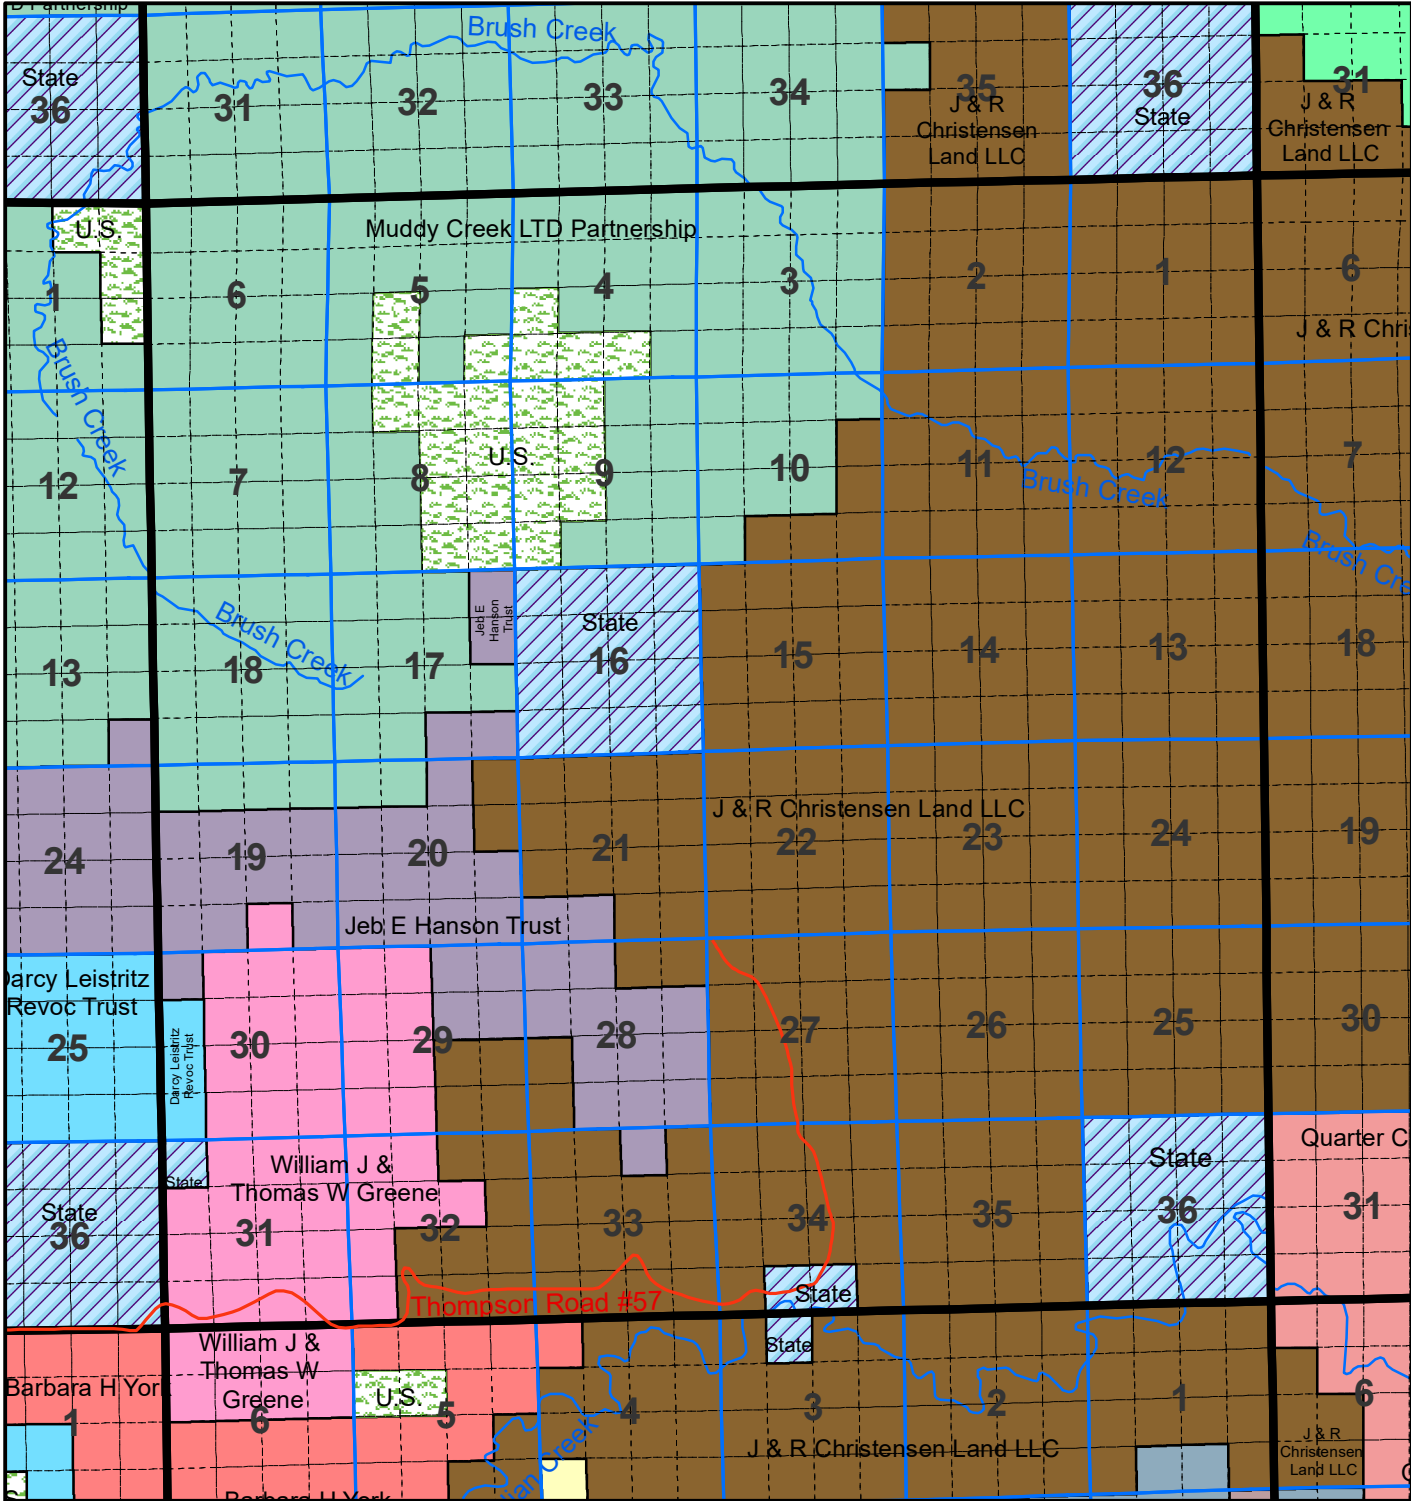

# Niobrara County T 35 R 61

The Niobrara County Assessor's Office intends this information to be a representation of property characteristics and value for Tax Purposes only. The user of this information is responsible for further verification of the data.

1 inch equals 1 mile  
Updated as of 1/1/2026