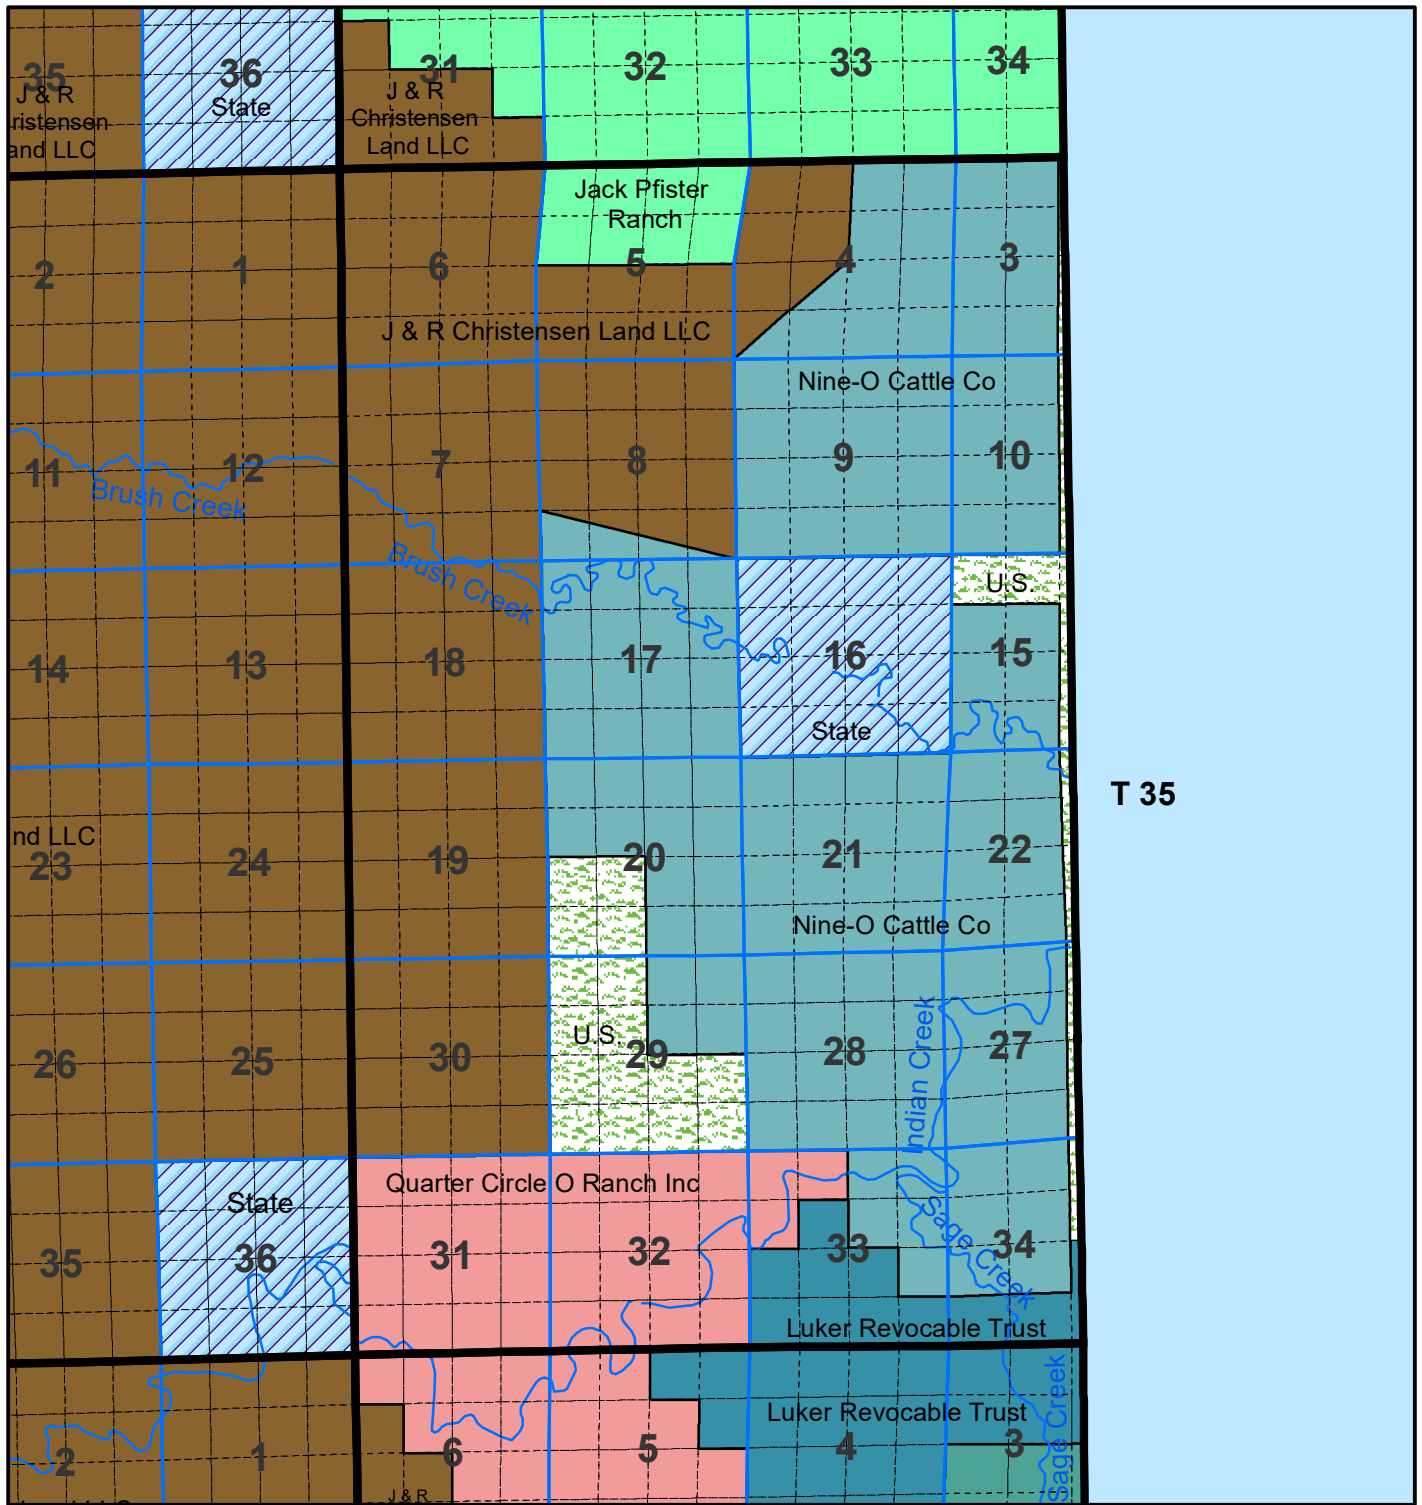

Niobrara County T 35 R 60

T 35

The Niobrara County Assessor's Office intends this information to be a representation of property characteristics and value for Tax Purposes only. The user of this information is responsible for further verification of the data.

1 inch equals 1 mile
Updated as of 1/1/2026