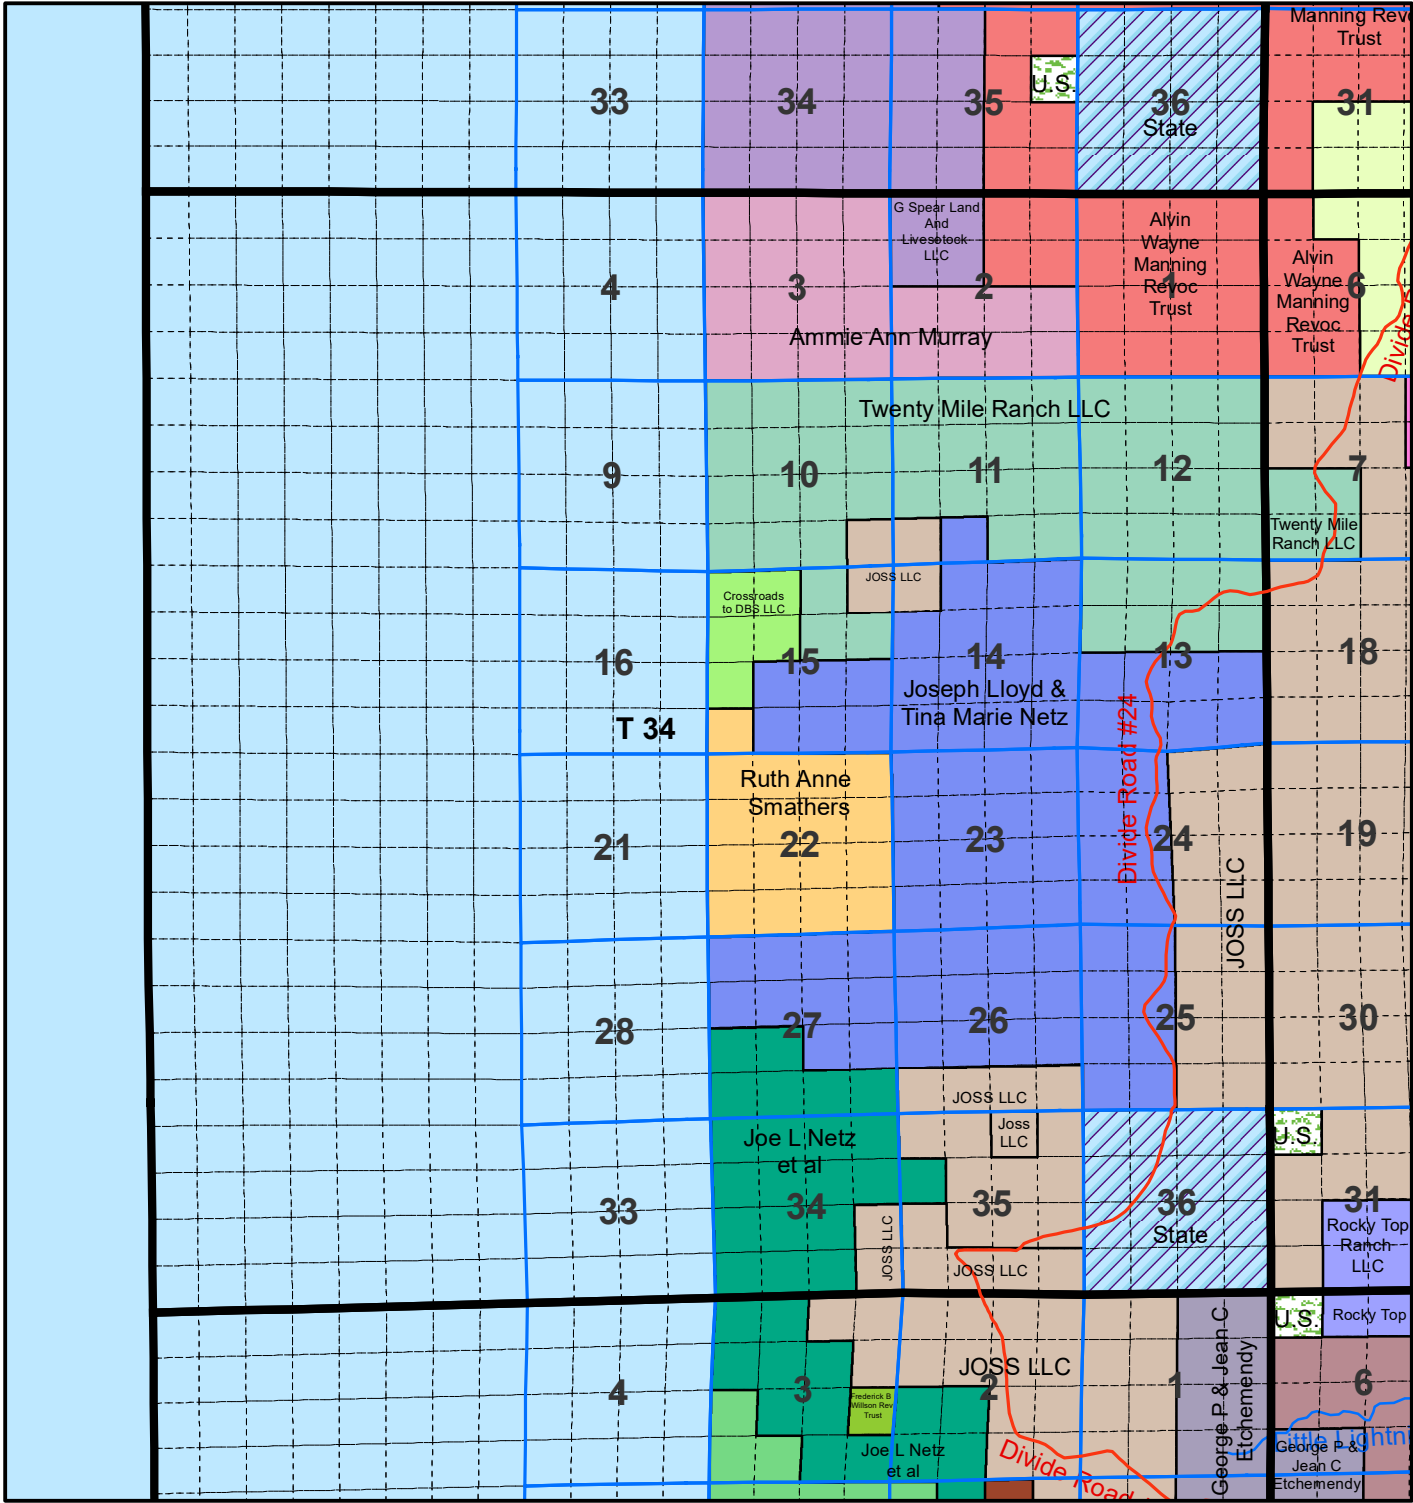

# Niobrara County T 34 R 67

The Niobrara County Assessor's Office intends this information to be a representation of property characteristics and value for Tax Purposes only. The user of this information is responsible for further verification of the data.

1 inch equals 1 mile  
Updated as of 1/1/2026