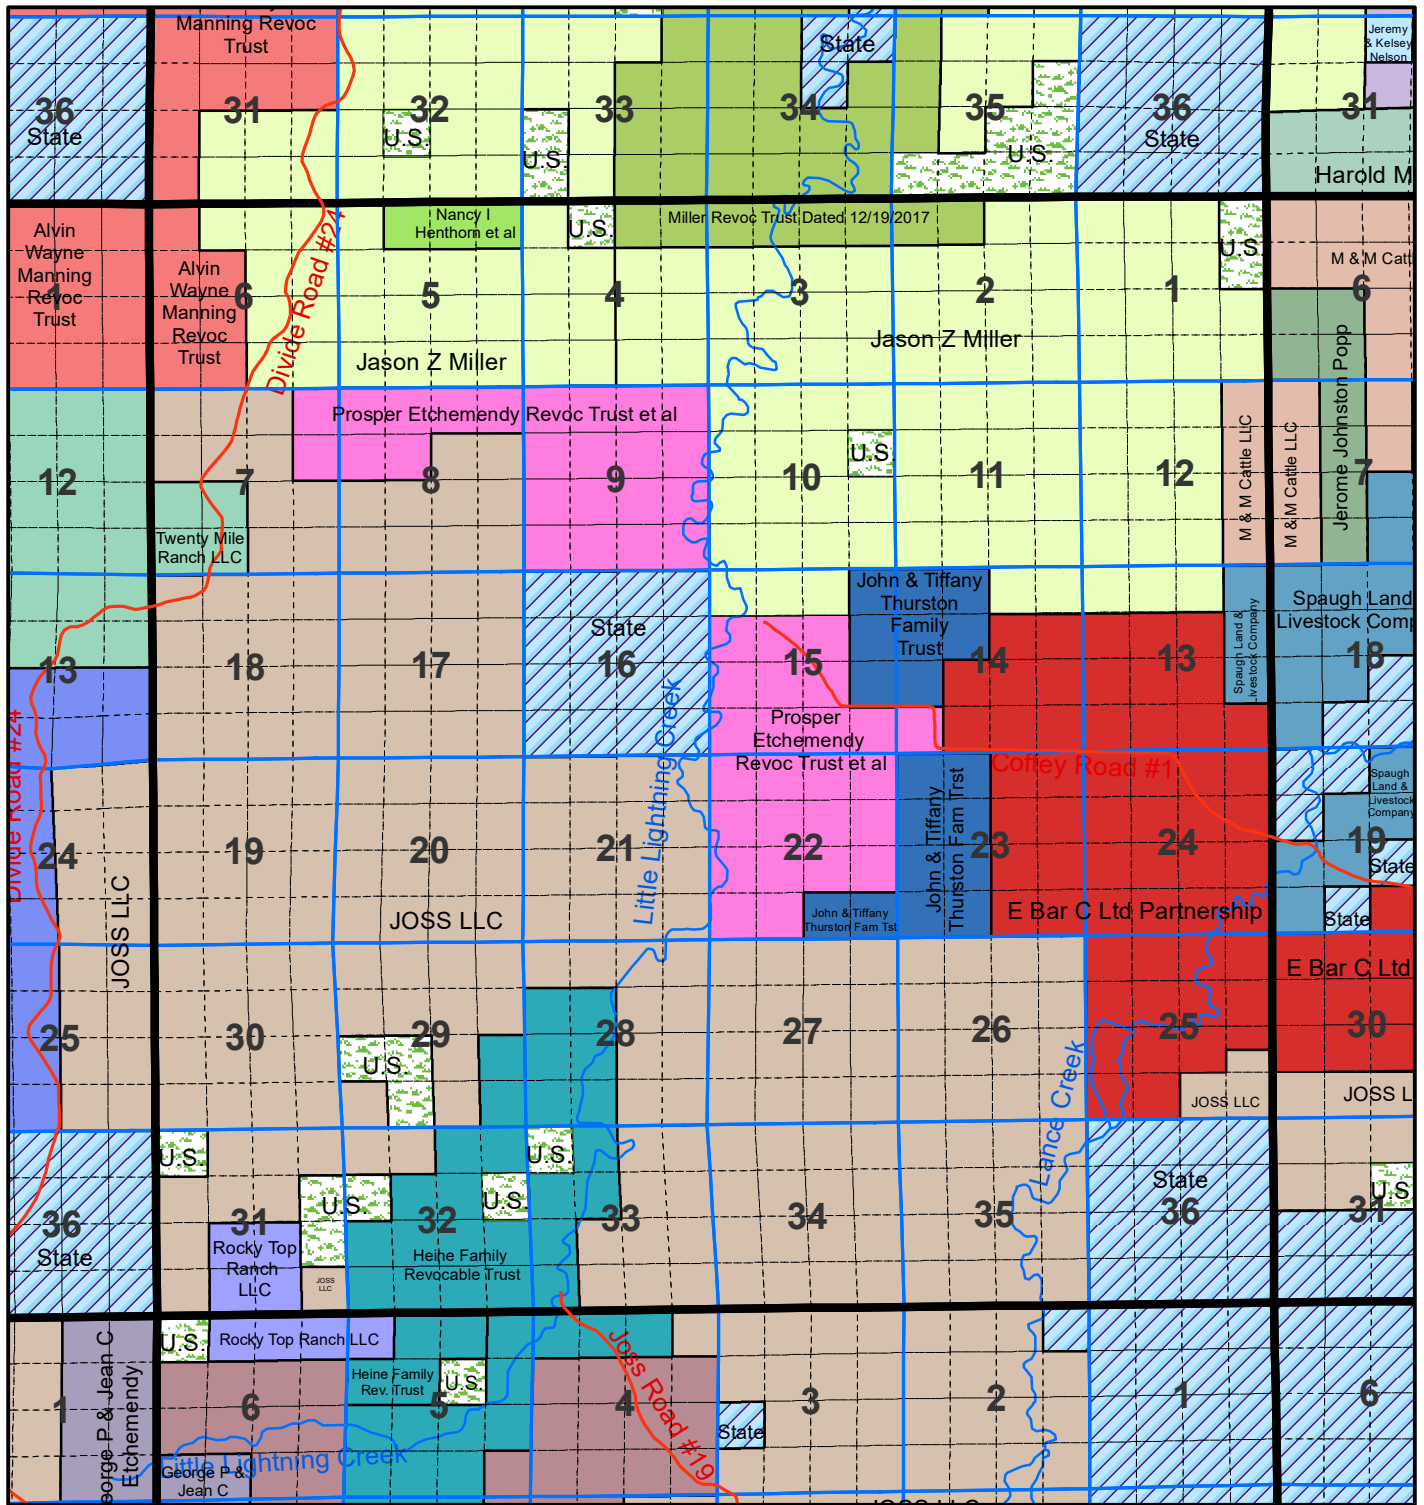

Niobrara County T 34 R 66

The Niobrara County Assessor's Office intends this information to be a representation of property characteristics and value for Tax Purposes only. The user of this information is responsible for further verification of the data.

1 inch equals 1 mile
Updated as of 1/1/2026