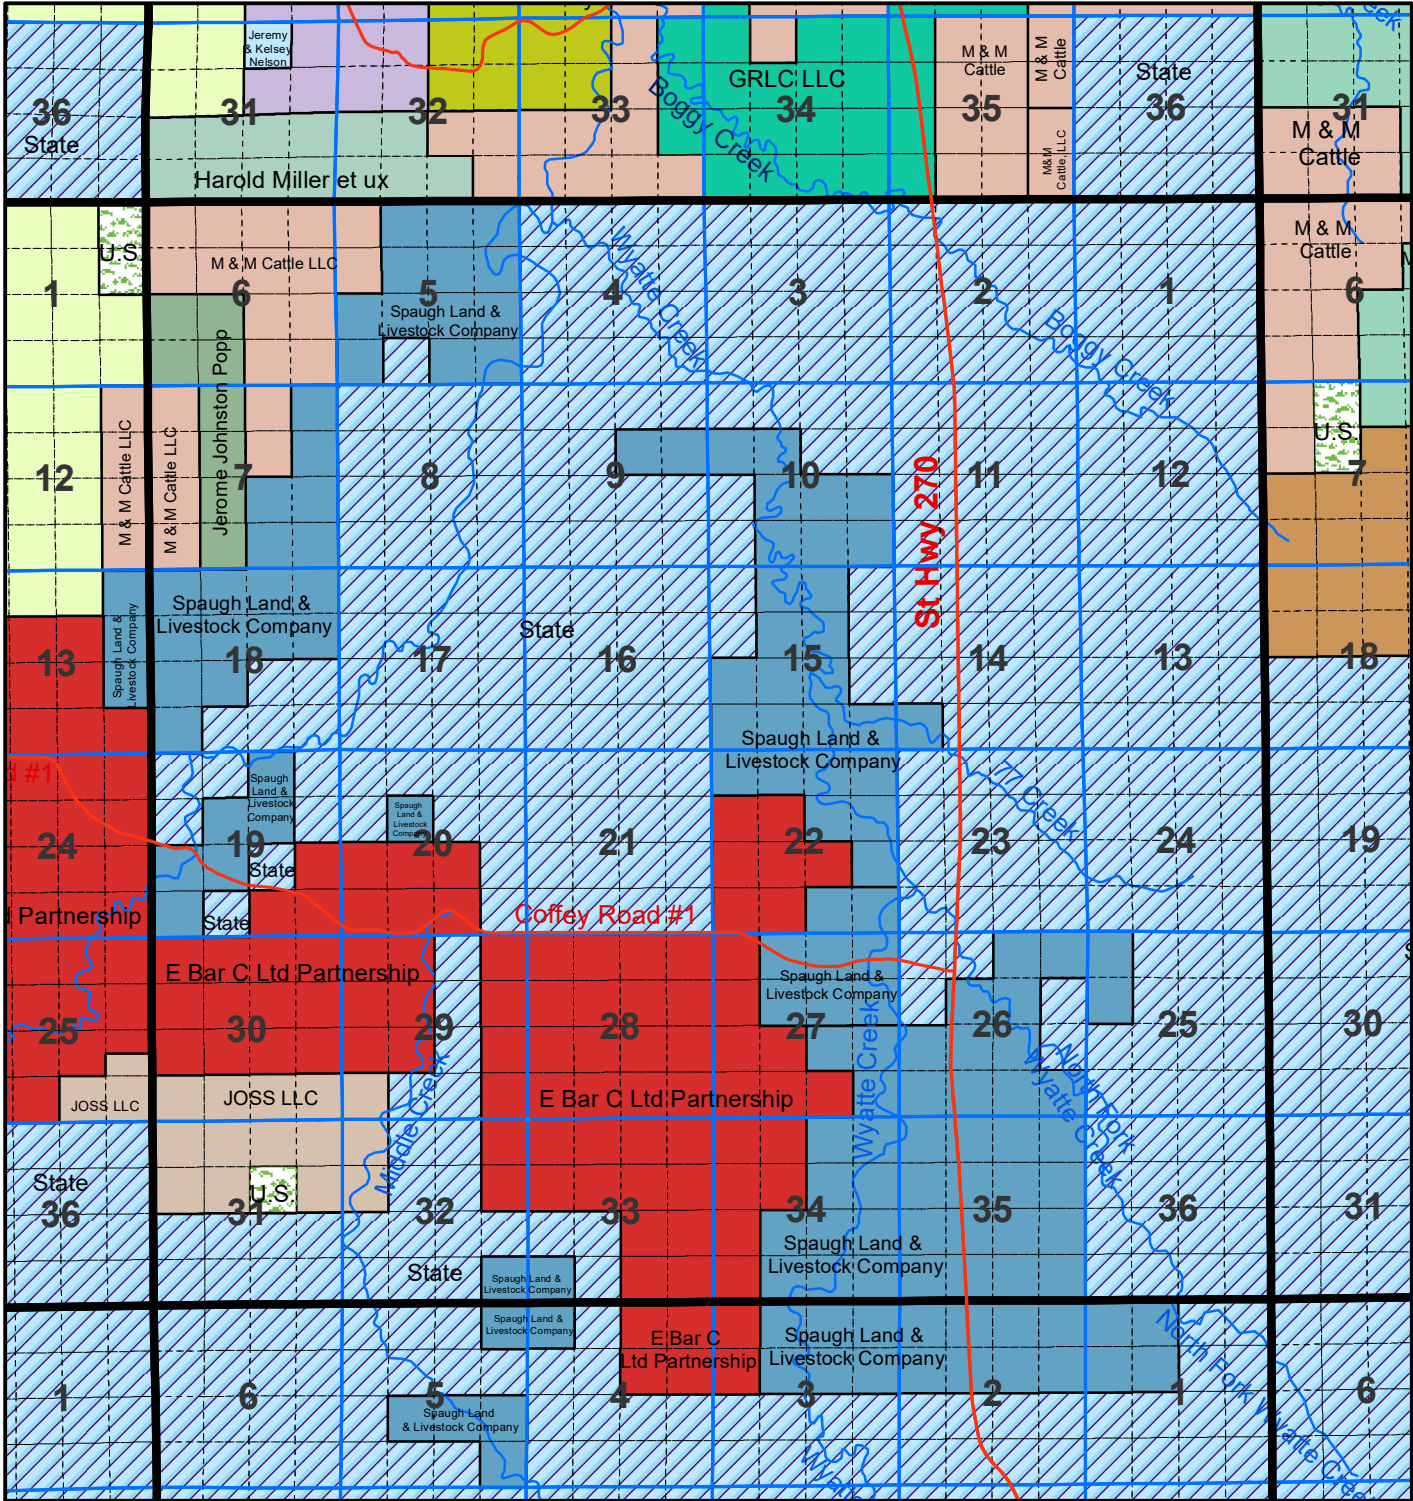

Niobrara County T 34 R 65

The Niobrara County Assessor's Office intends this information to be a representation of property characteristics and value for Tax Purposes only. The user of this information is responsible for further verification of the data.

1 inch equals 1 mile
Updated as of 1/1/2026