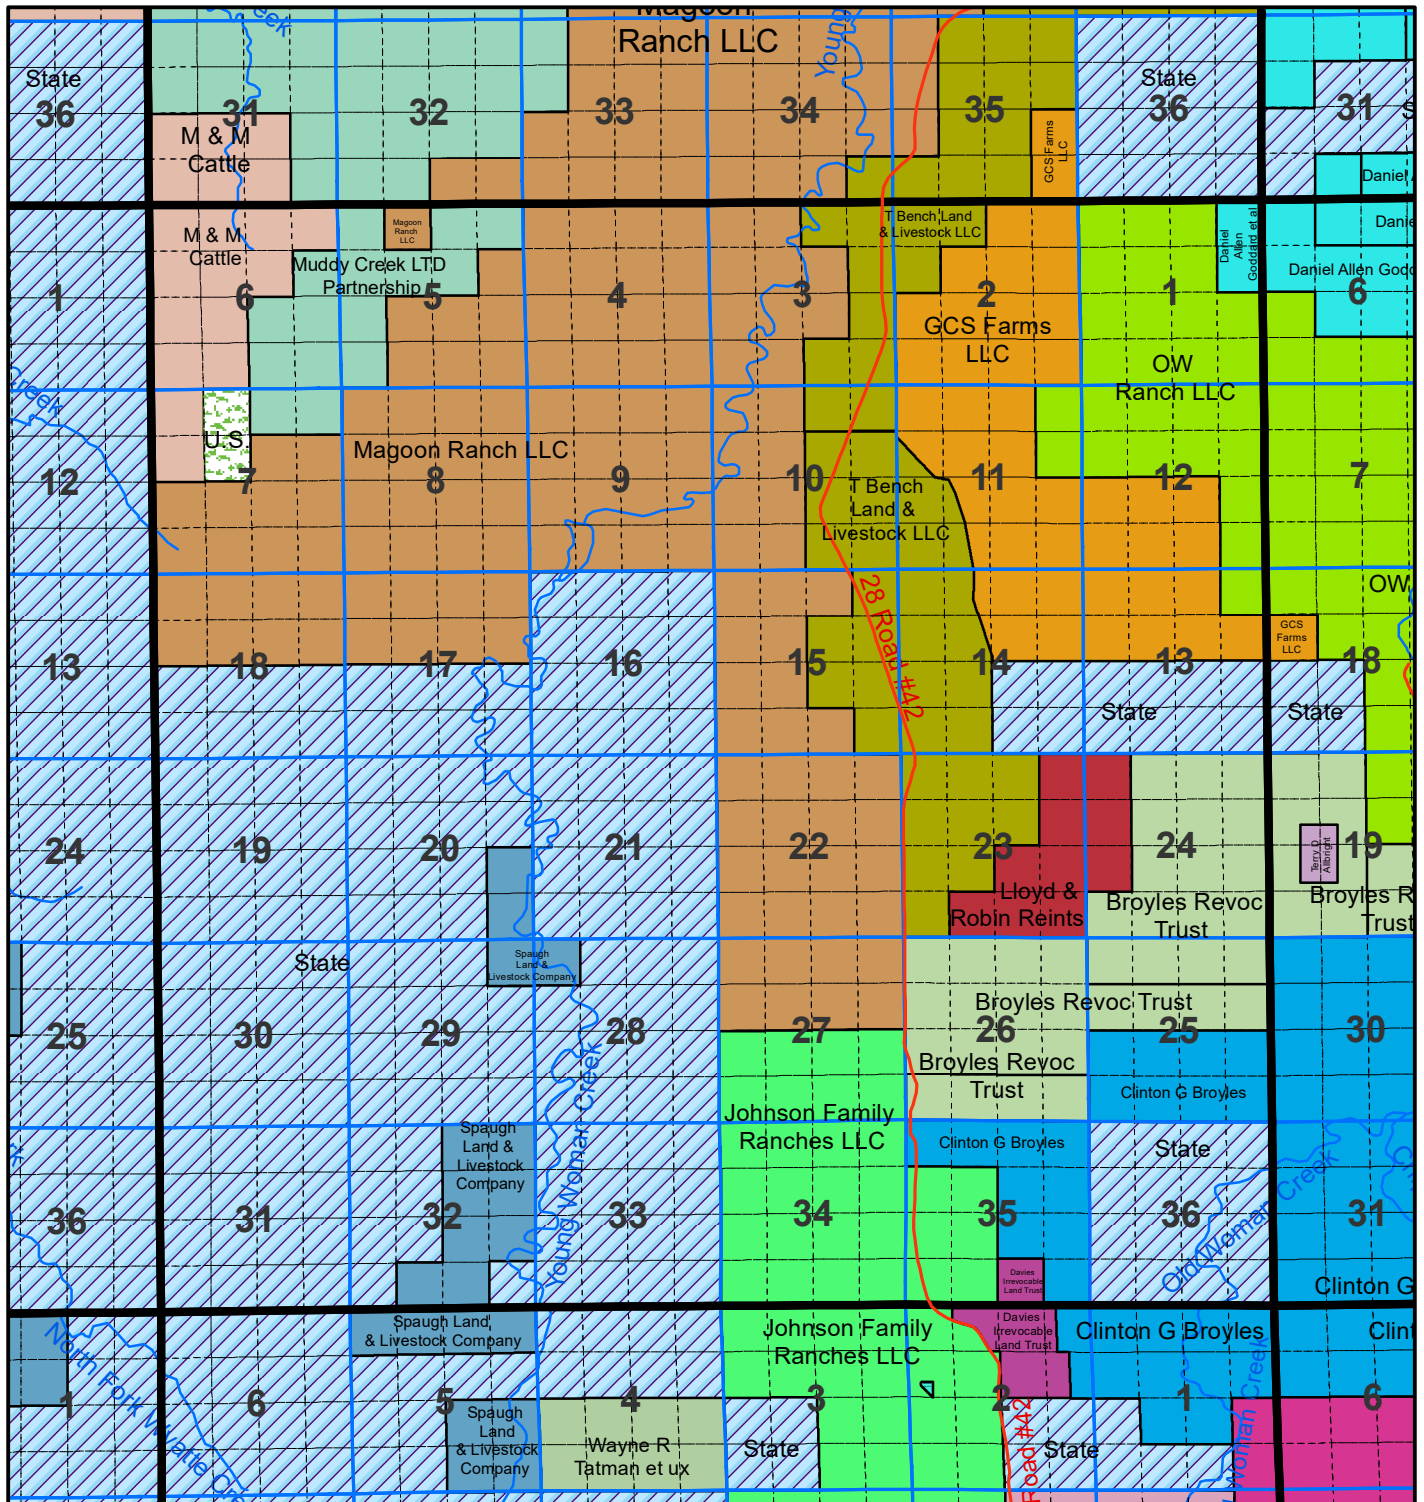

Niobrara County T 34 R 64

The Niobrara County Assessor's Office intends this information to be a representation of property characteristics and value for Tax Purposes only. The user of this information is responsible for further verification of the data.

1 inch equals 1 mile
Updated as of 1/1/2026