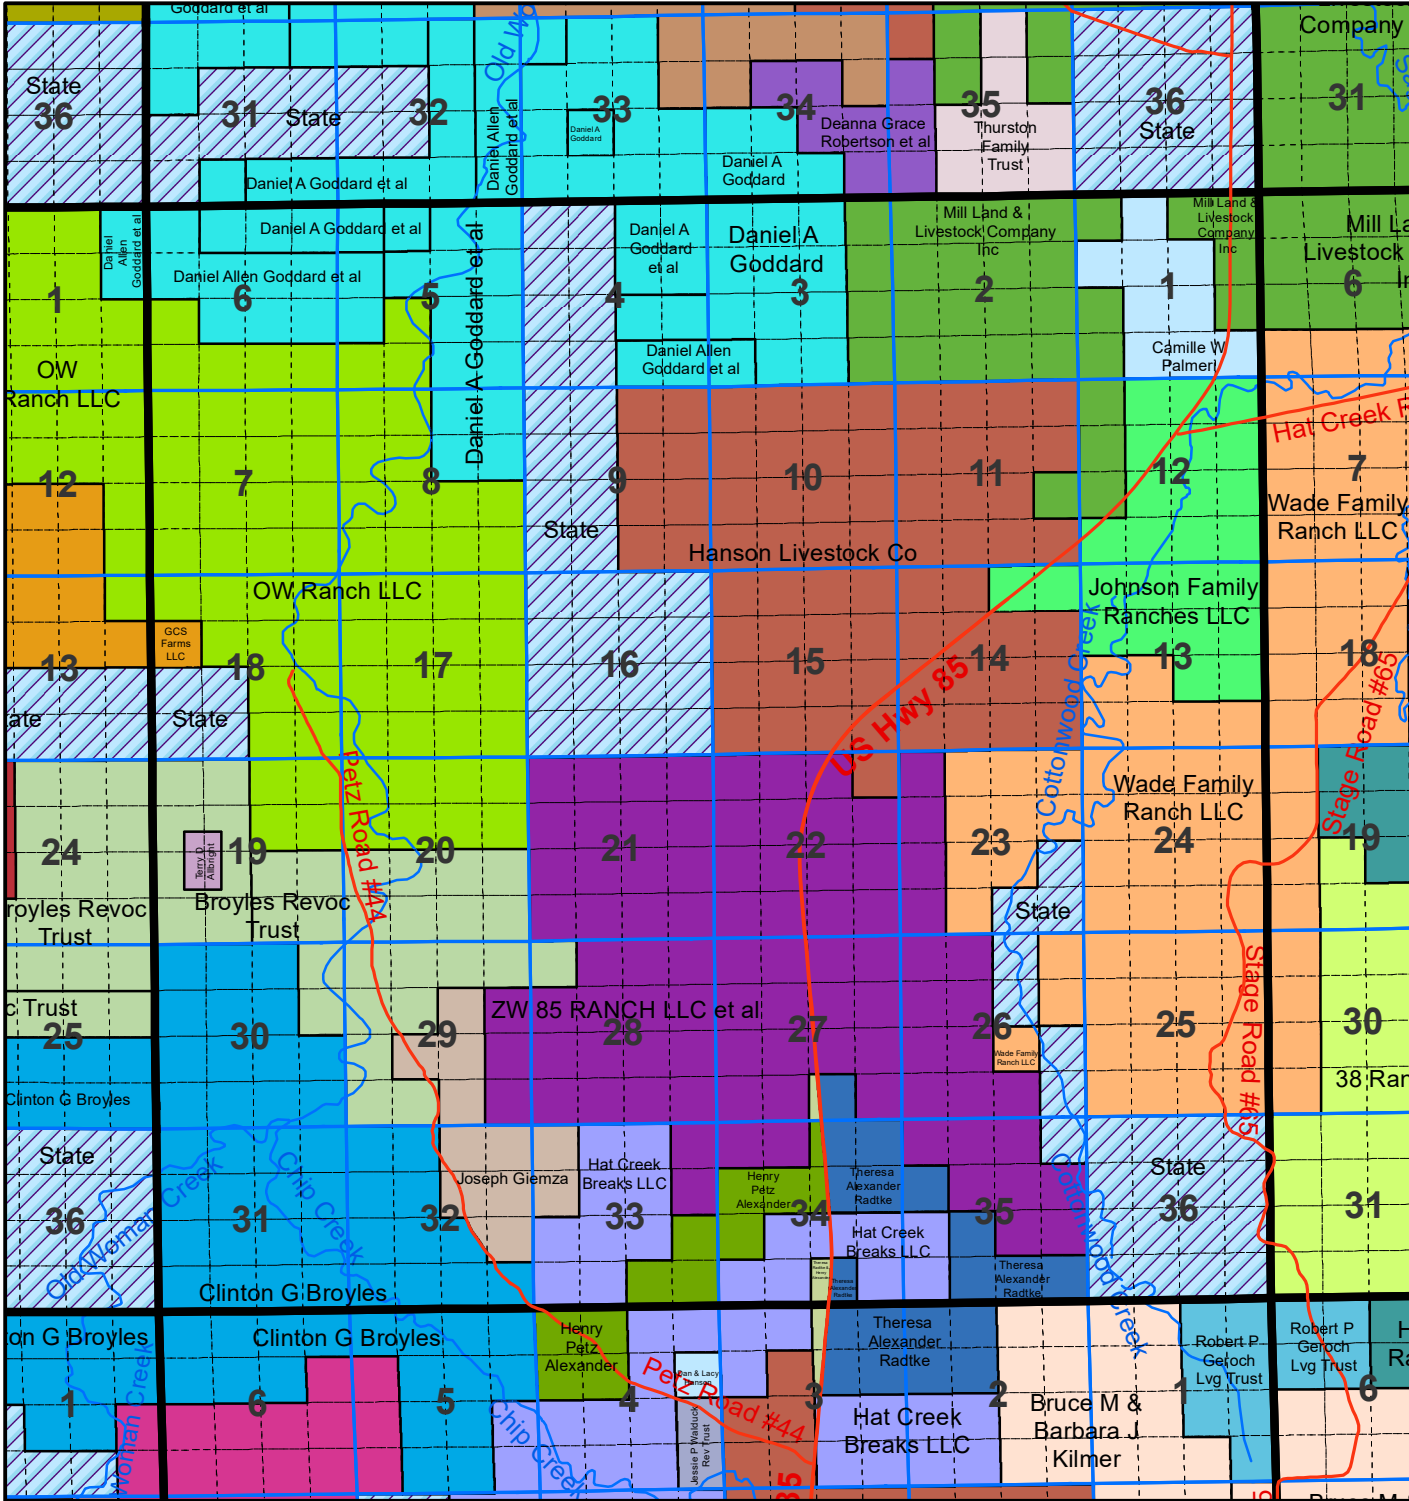

Niobrara County T 34 R 63

The Niobrara County Assessor's Office intends this information to be a representation of property characteristics and value for Tax Purposes only. The user of this information is responsible for further verification of the data.

1 inch equals 1 mile
Updated as of 1/1/2026