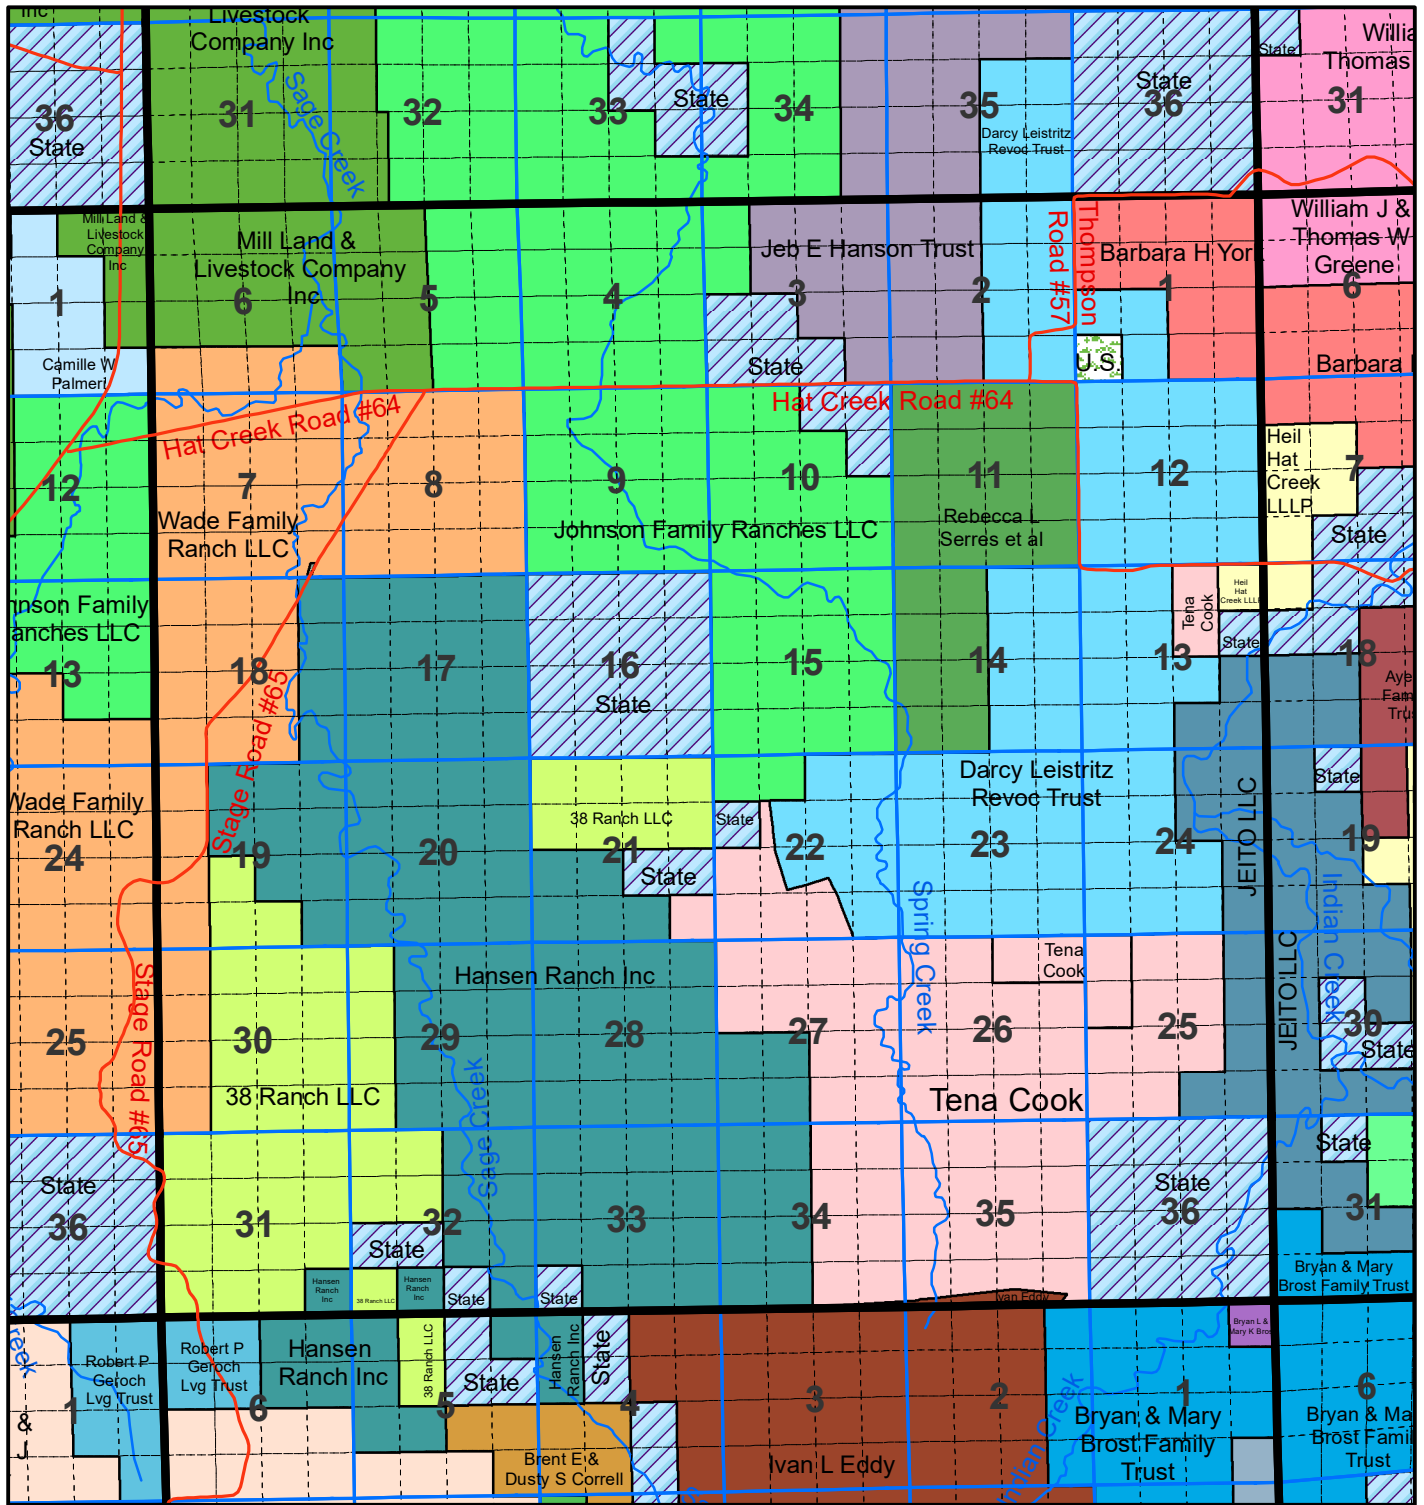

# Niobrara County T 34 R 62

The Niobrara County Assessor's Office intends this information to be a representation of property characteristics and value for Tax Purposes only. The user of this information is responsible for further verification of the data.

1 inch equals 1 mile  
Updated as of 1/1/2026