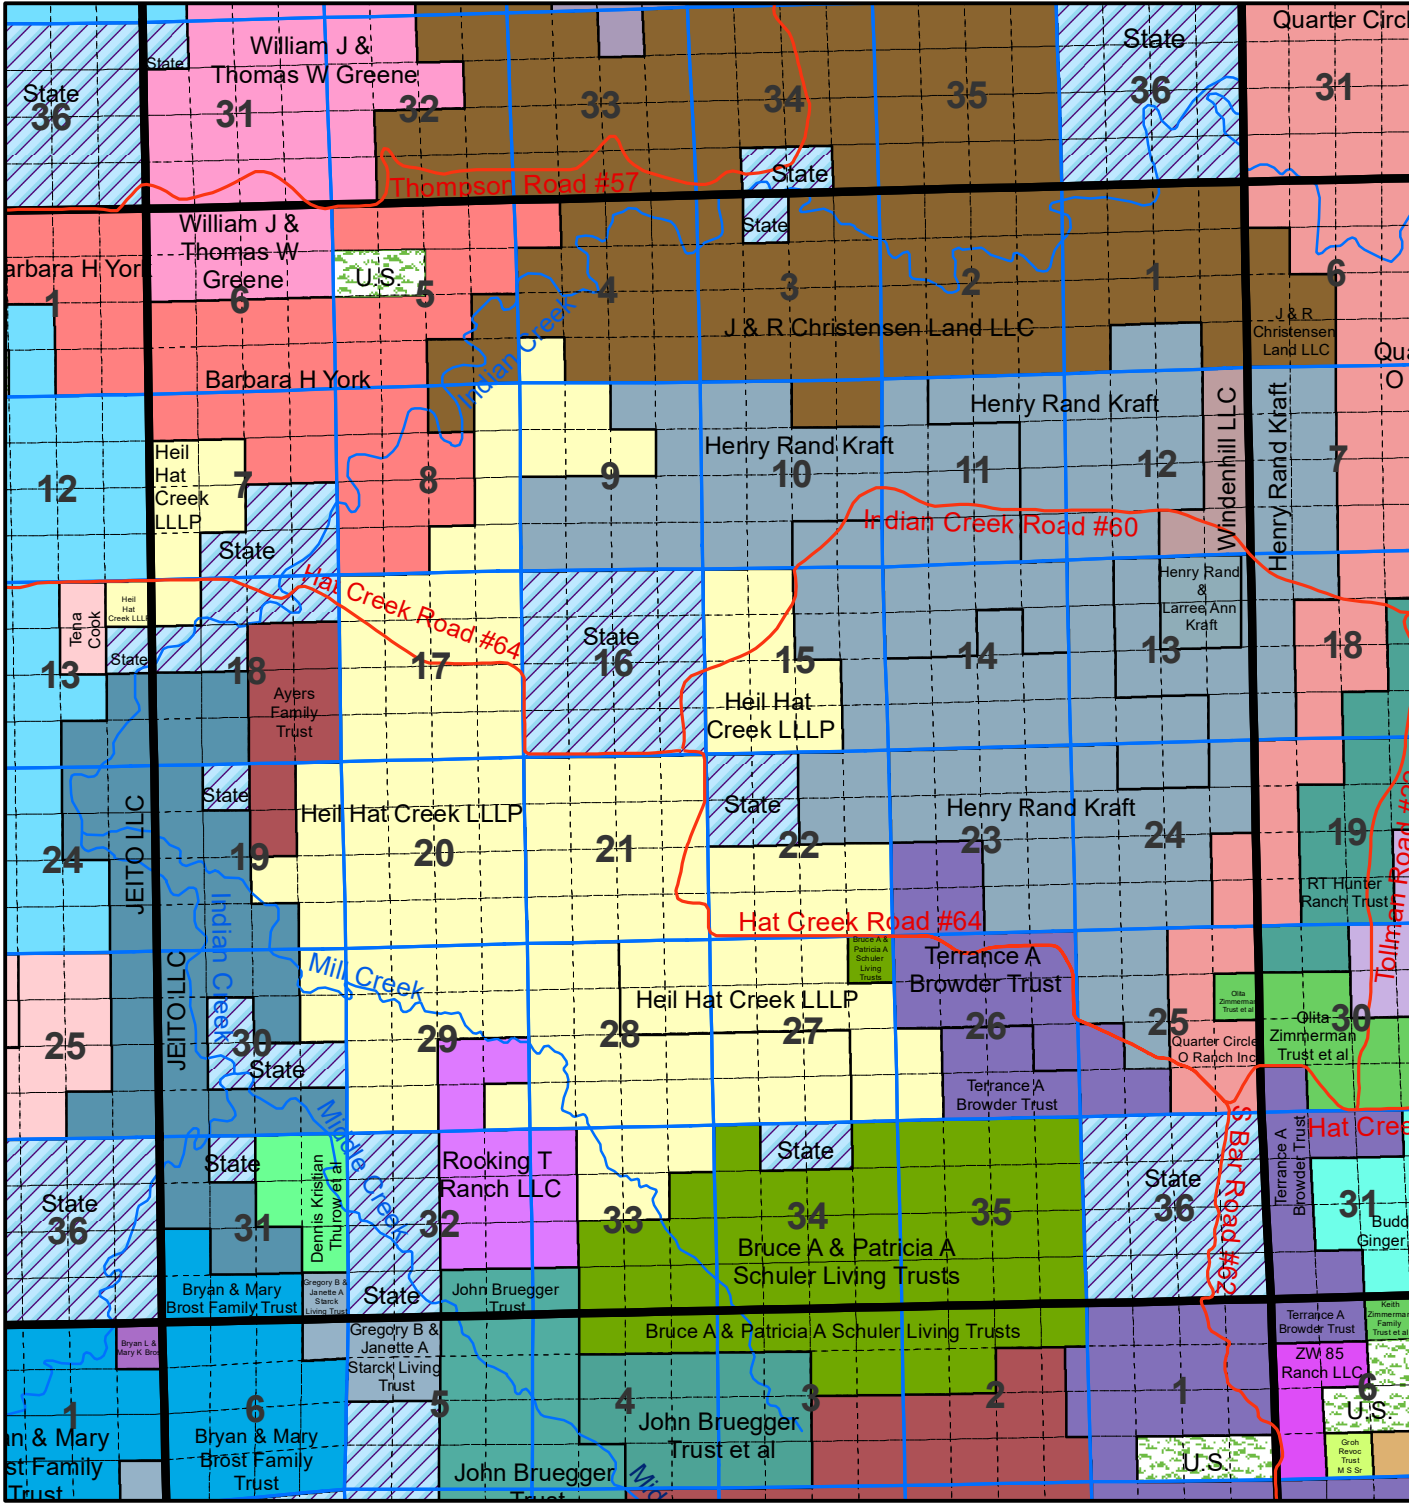

Niobrara County T 34 R 61

The Niobrara County Assessor's Office intends this information to be a representation of property characteristics and value for Tax Purposes only. The user of this information is responsible for further verification of the data.

1 inch equals 1 mile
Updated as of 1/1/2026