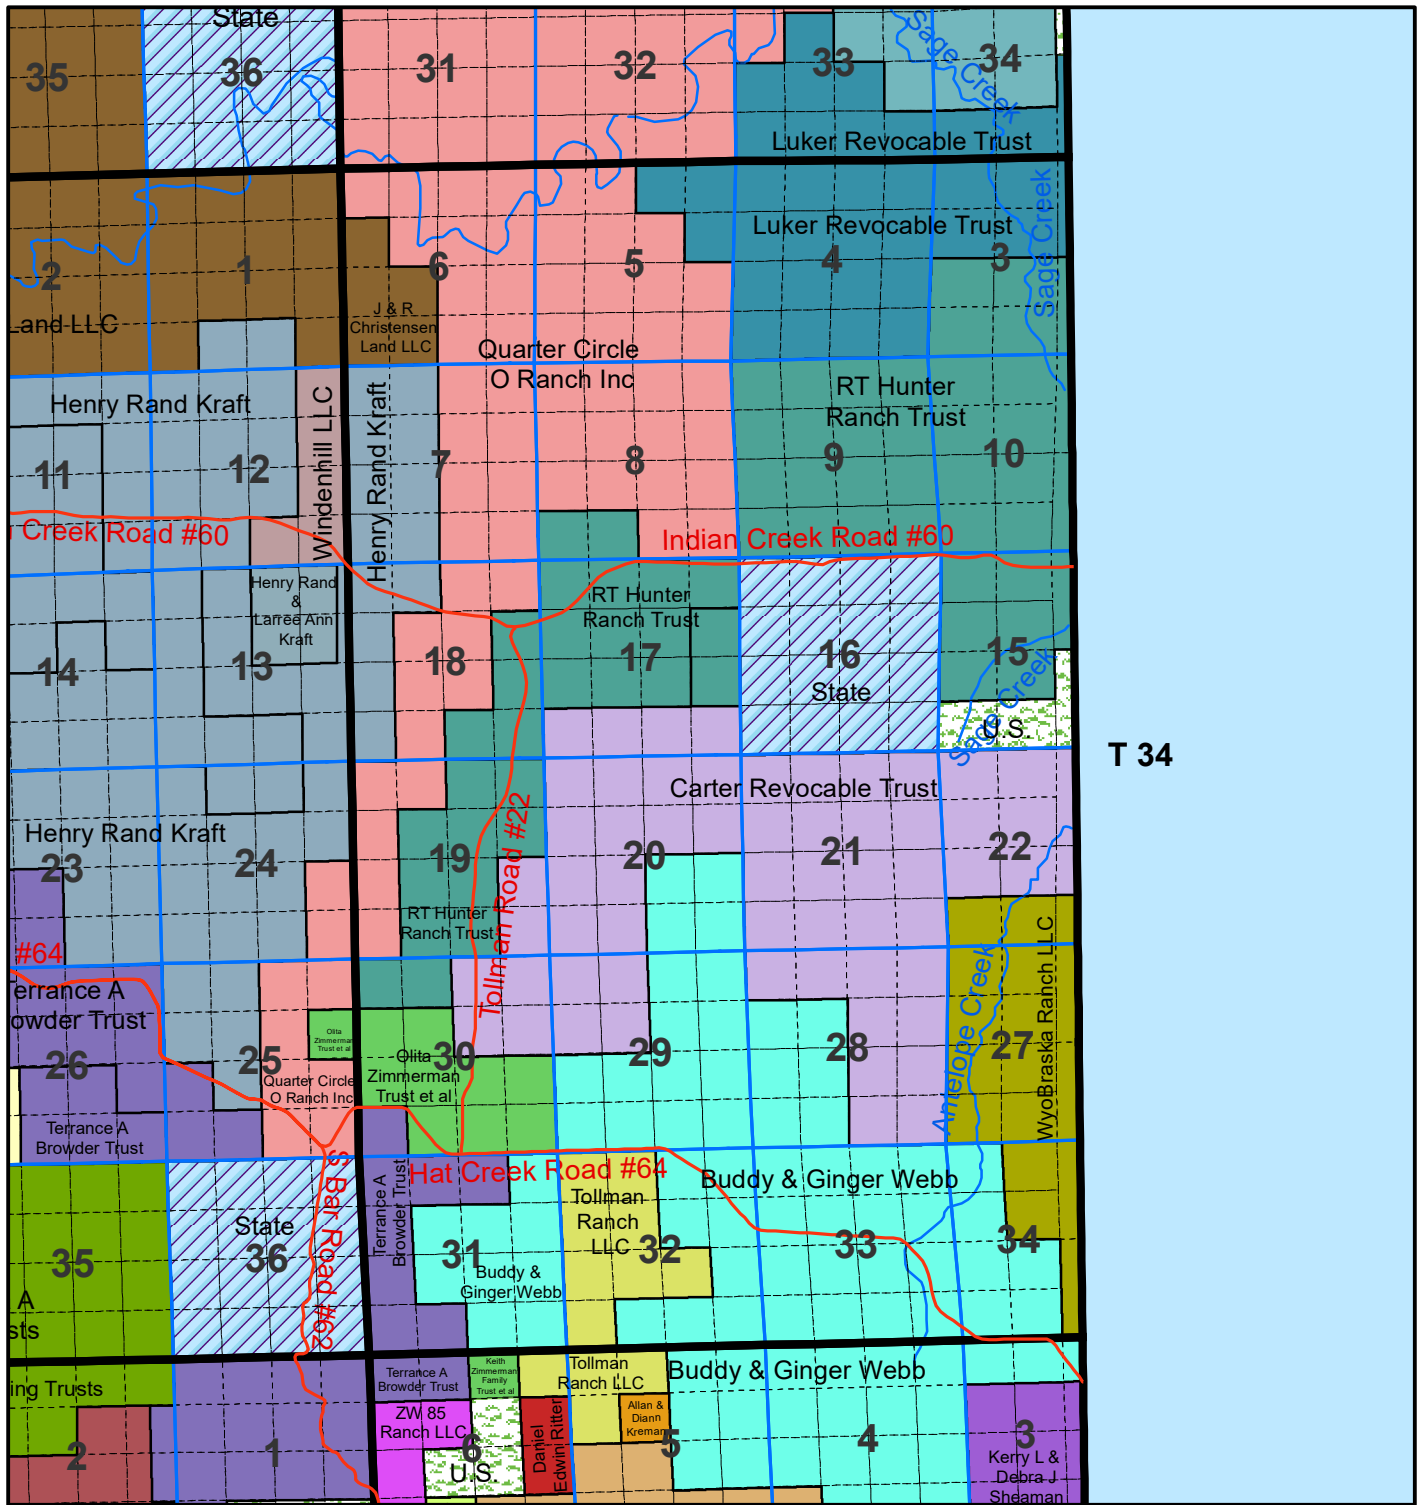

Niobrara County T 34 R 60

The Niobrara County Assessor's Office intends this information to be a representation of property characteristics and value for Tax Purposes only. The user of this information is responsible for further verification of the data.

1 inch equals 1 mile
Updated as of 1/1/2026