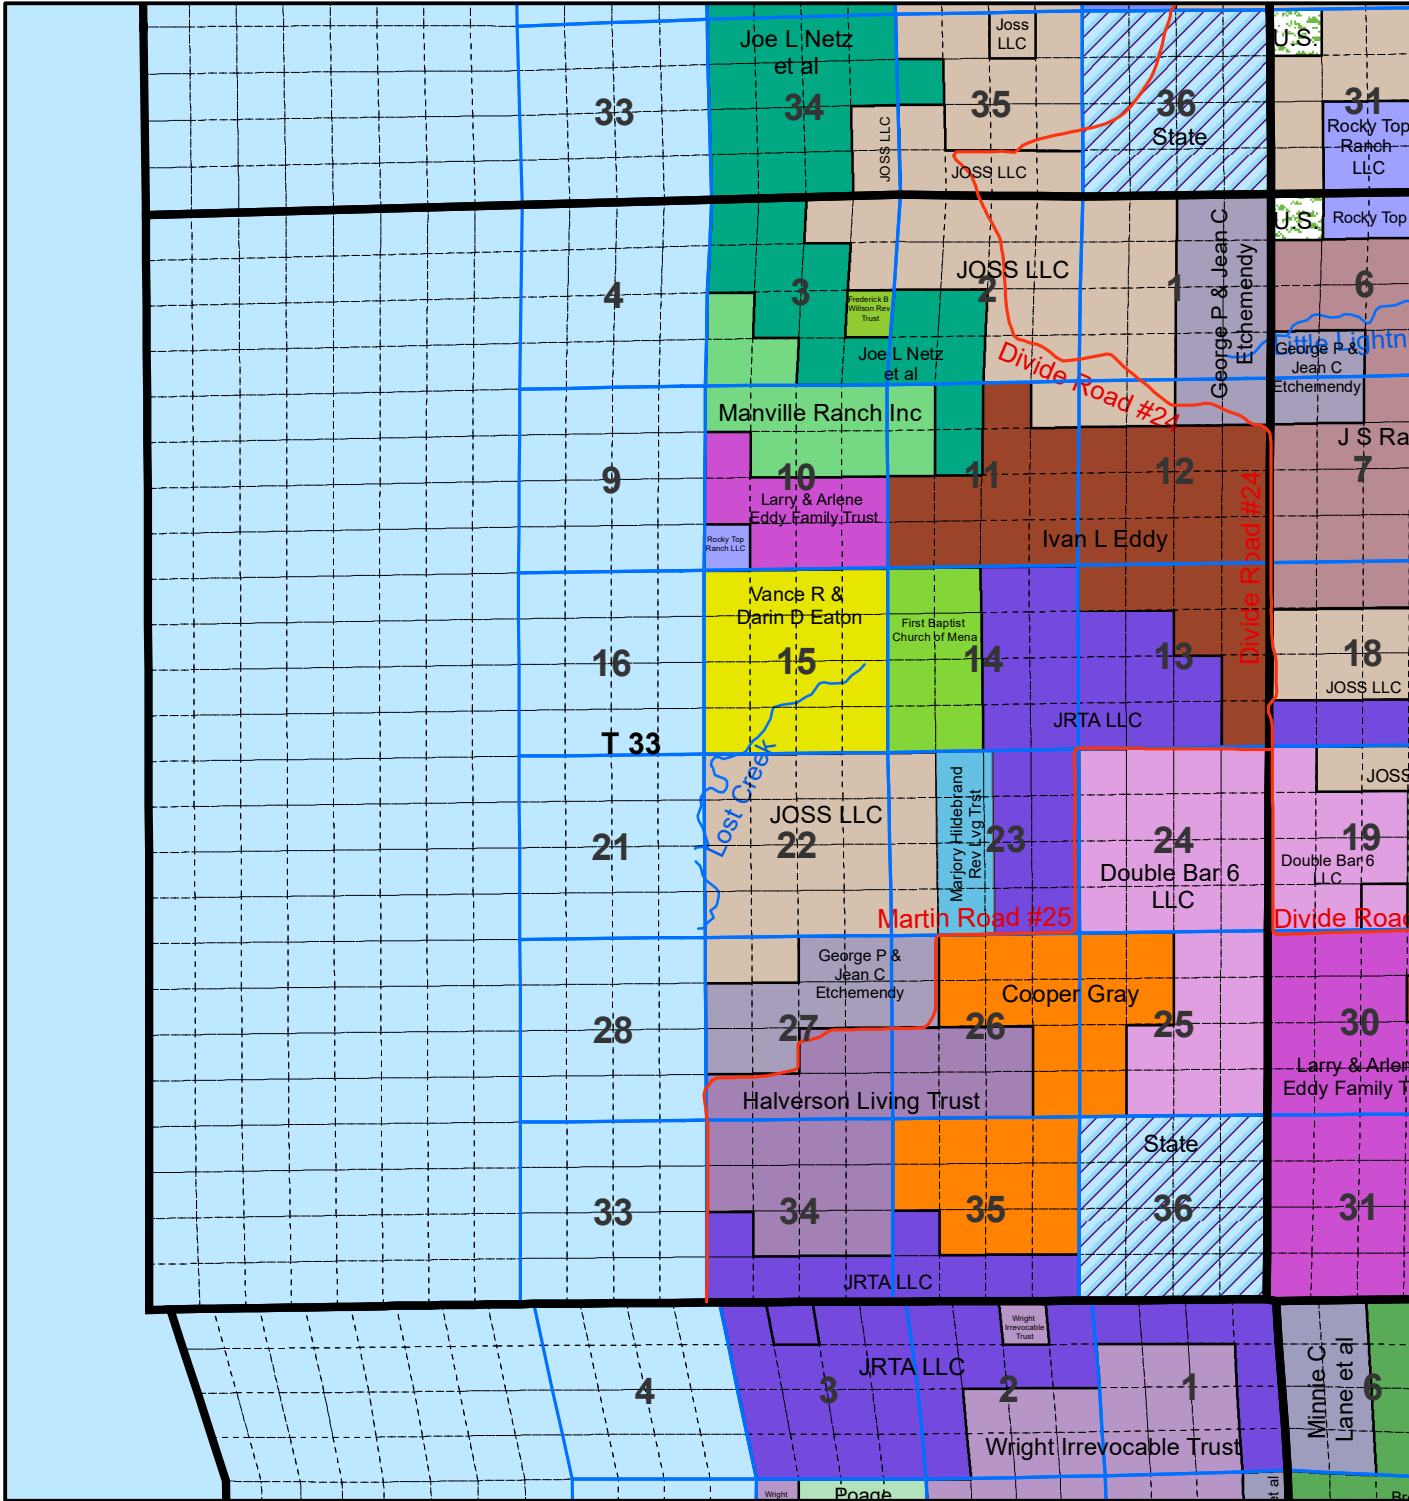

Niobrara County T 33 R 67

The Niobrara County Assessor's Office intends this information to be a representation of property characteristics and value for Tax Purposes only. The user of this information is responsible for further verification of the data.

1 inch equals 1 mile
 Updated as of 1/1/2026