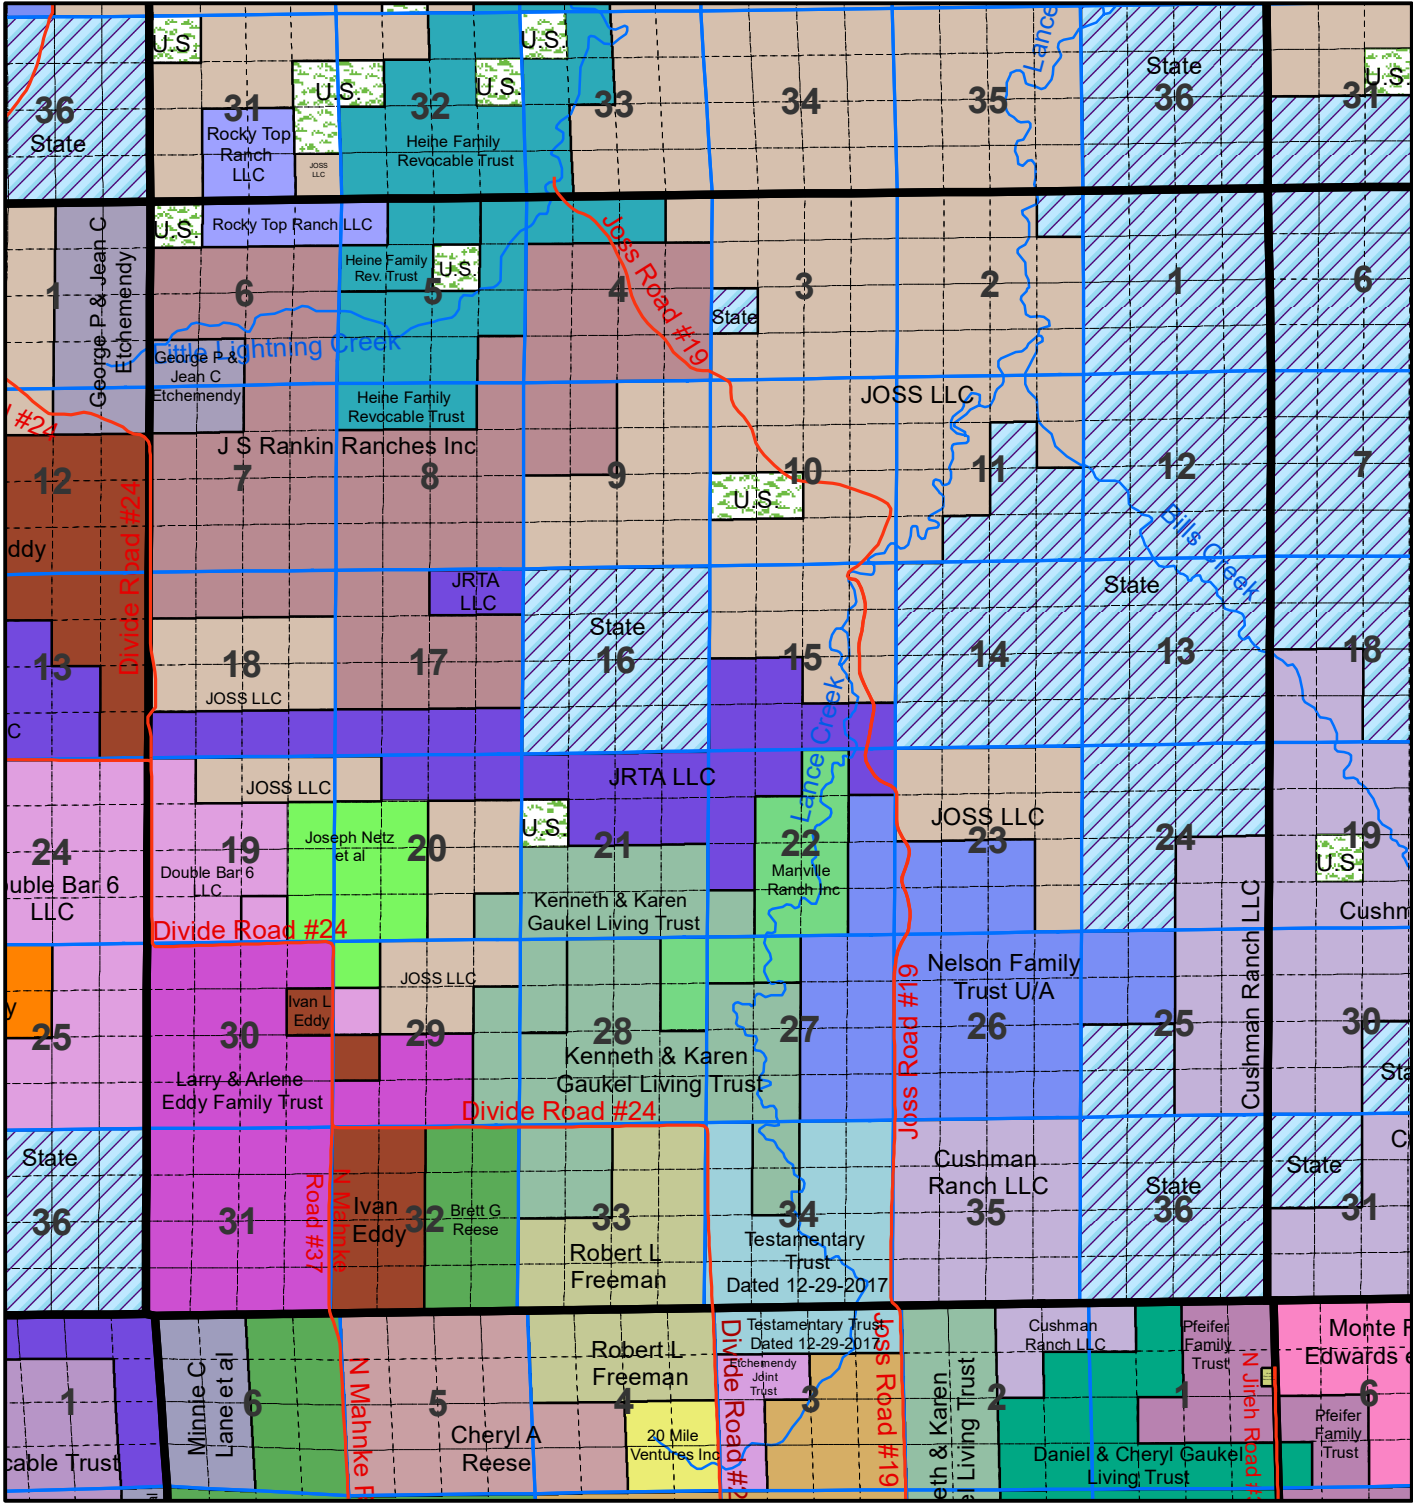

Niobrara County T 33 R 66

The Niobrara County Assessor's Office intends this information to be a representation of property characteristics and value for Tax Purposes only. The user of this information is responsible for further verification of the data.

1 inch equals 1 mile
Updated as of 1/1/2026