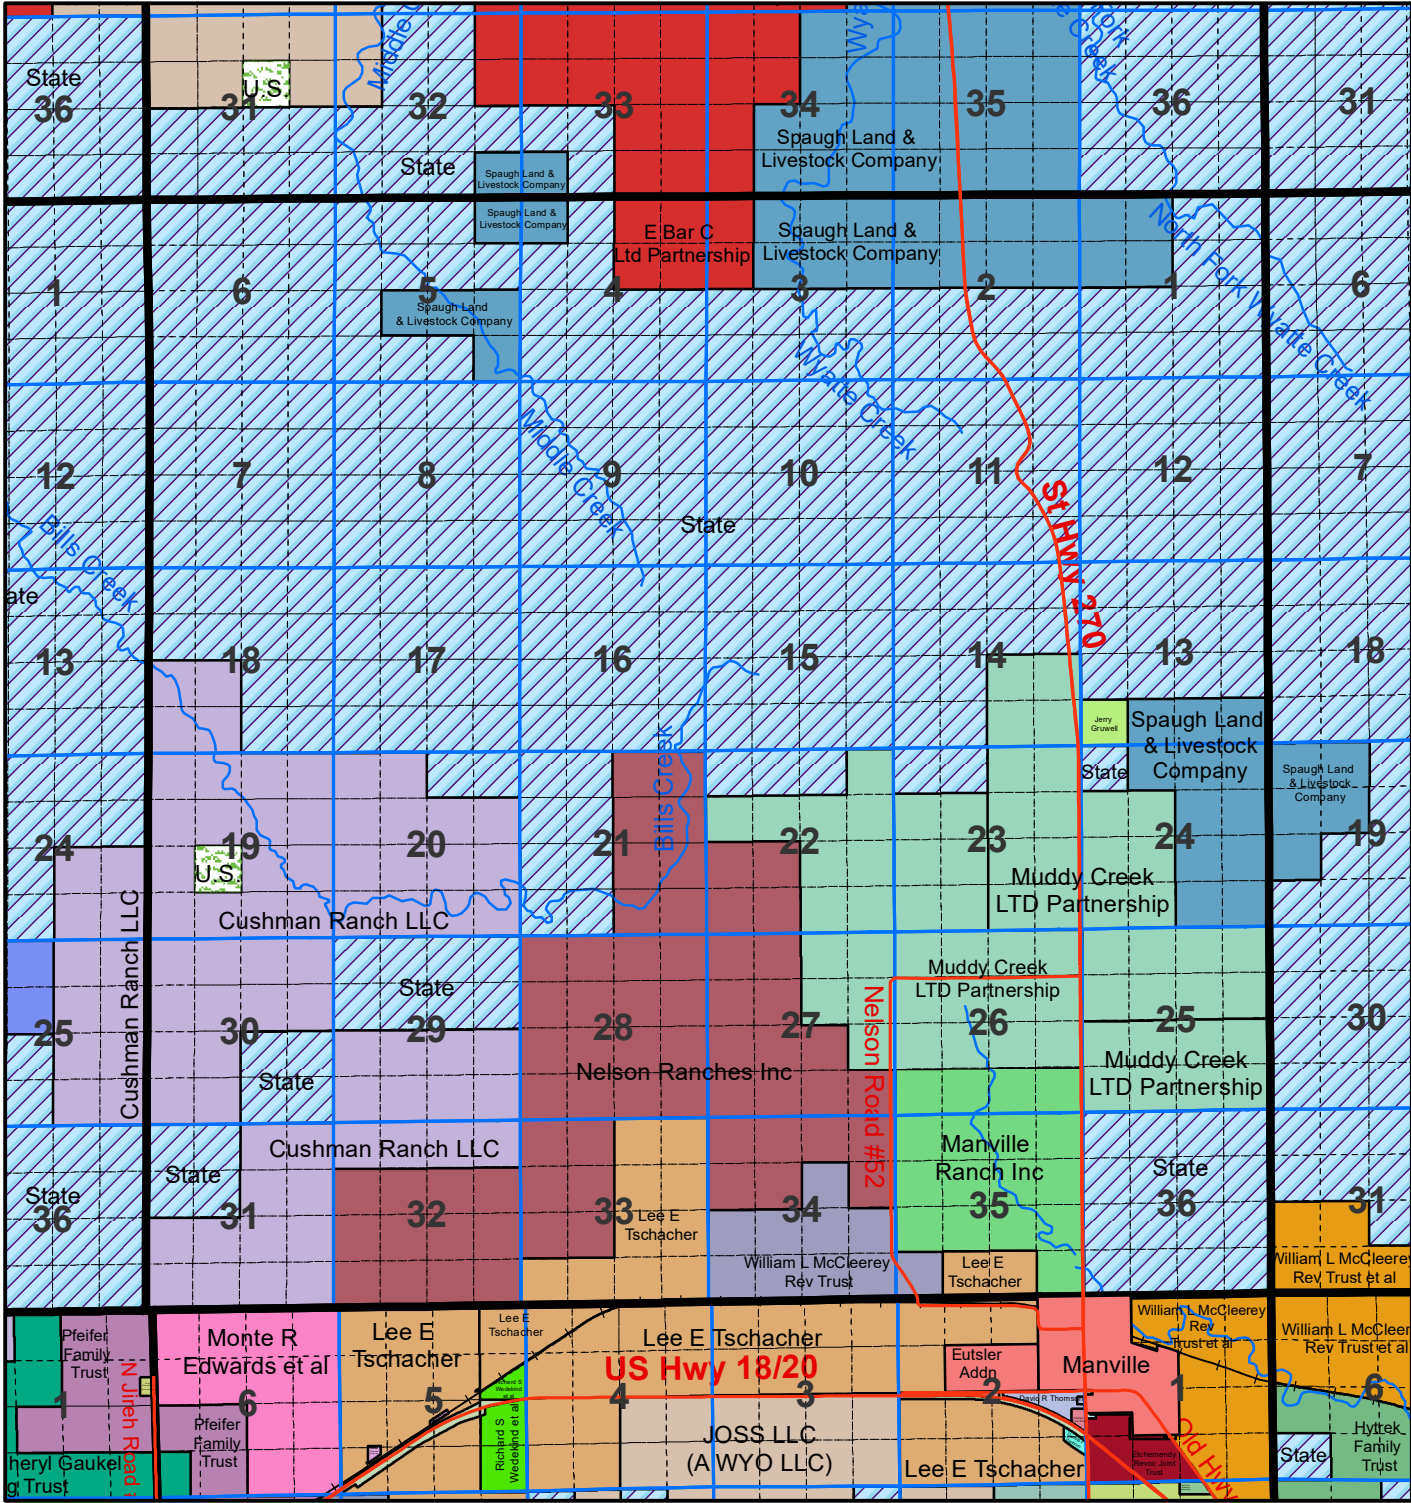

Niobrara County T 33 R 65

The Niobrara County Assessor's Office intends this information to be a representation of property characteristics and value for Tax Purposes only. The user of this information is responsible for further verification of the data.

1 inch equals 1 mile
Updated as of 1/1/2026