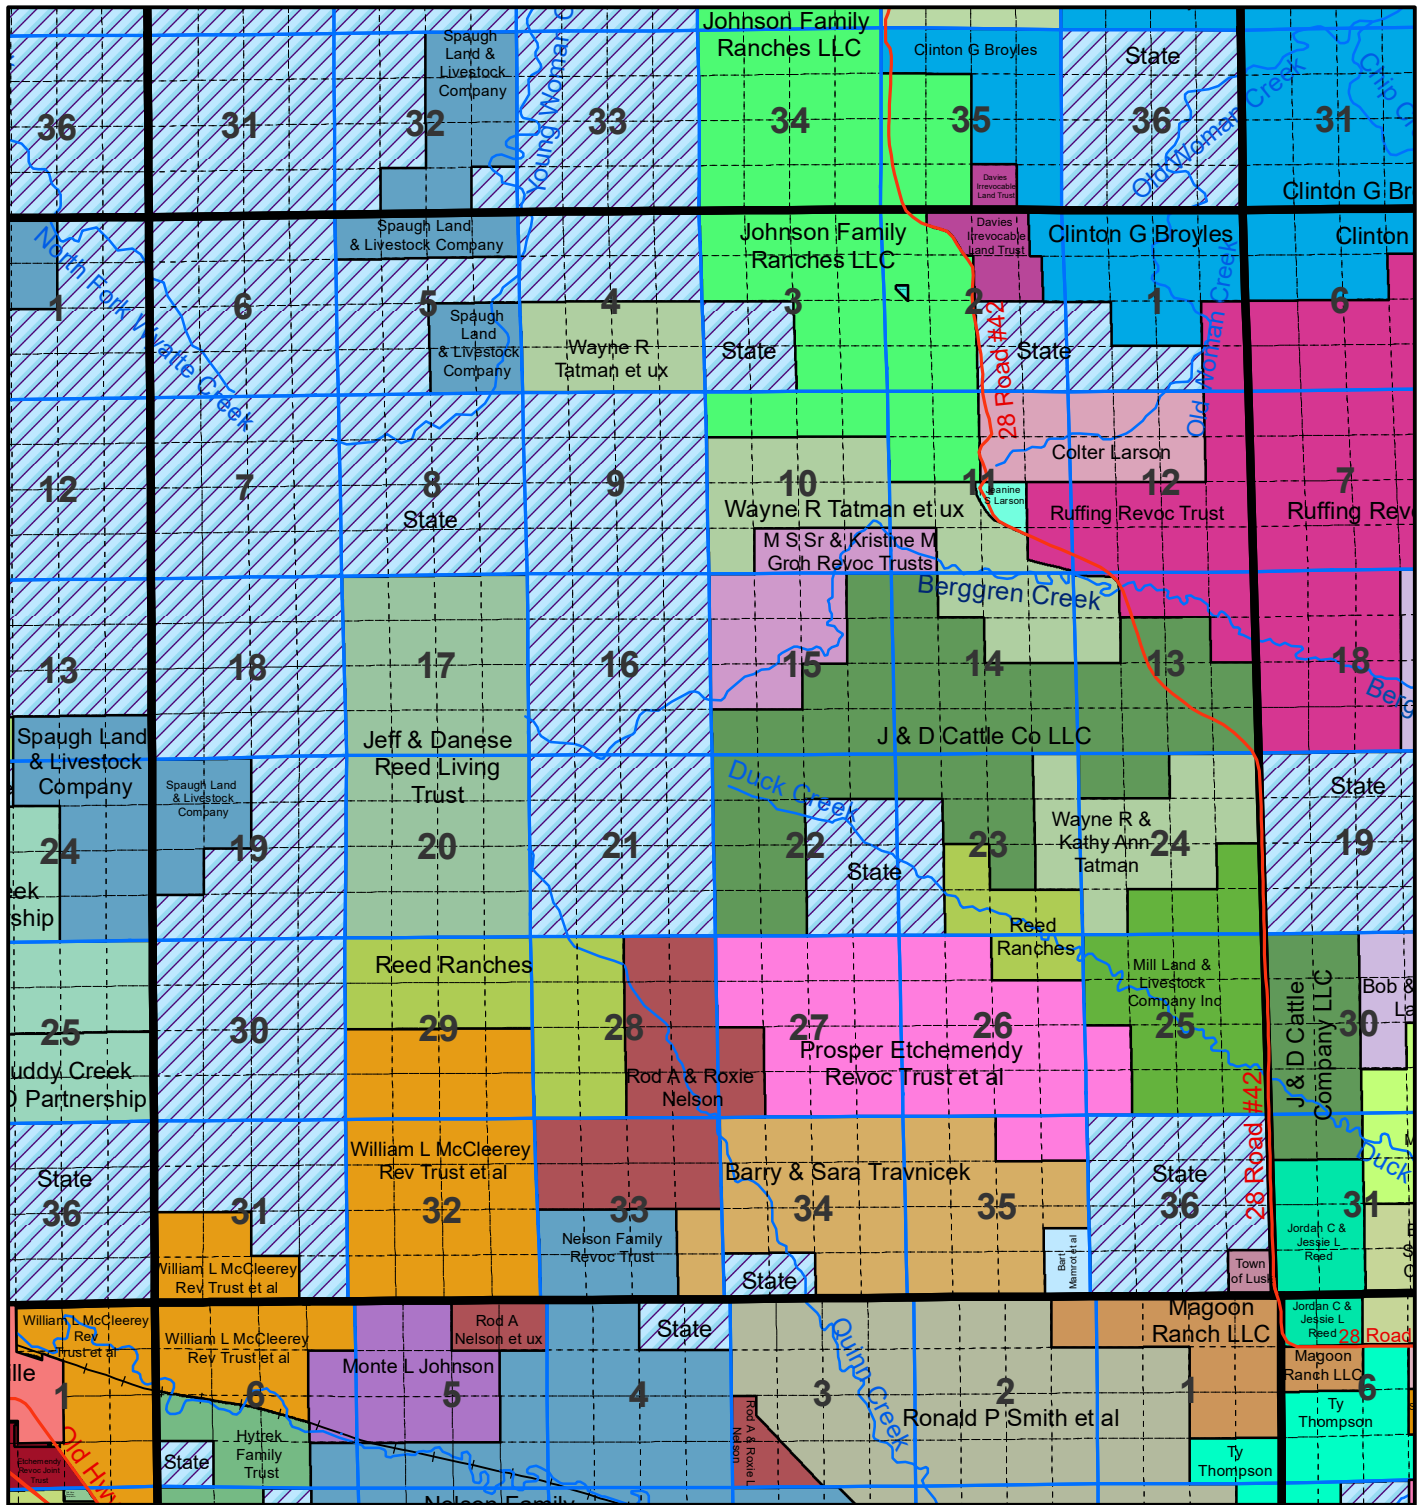

Niobrara County T 33 R 64

The Niobrara County Assessor's Office intends this information to be a representation of property characteristics and value for Tax Purposes only. The user of this information is responsible for further verification of the data.

1 inch equals 1 mile
Updated as of 1/1/2026