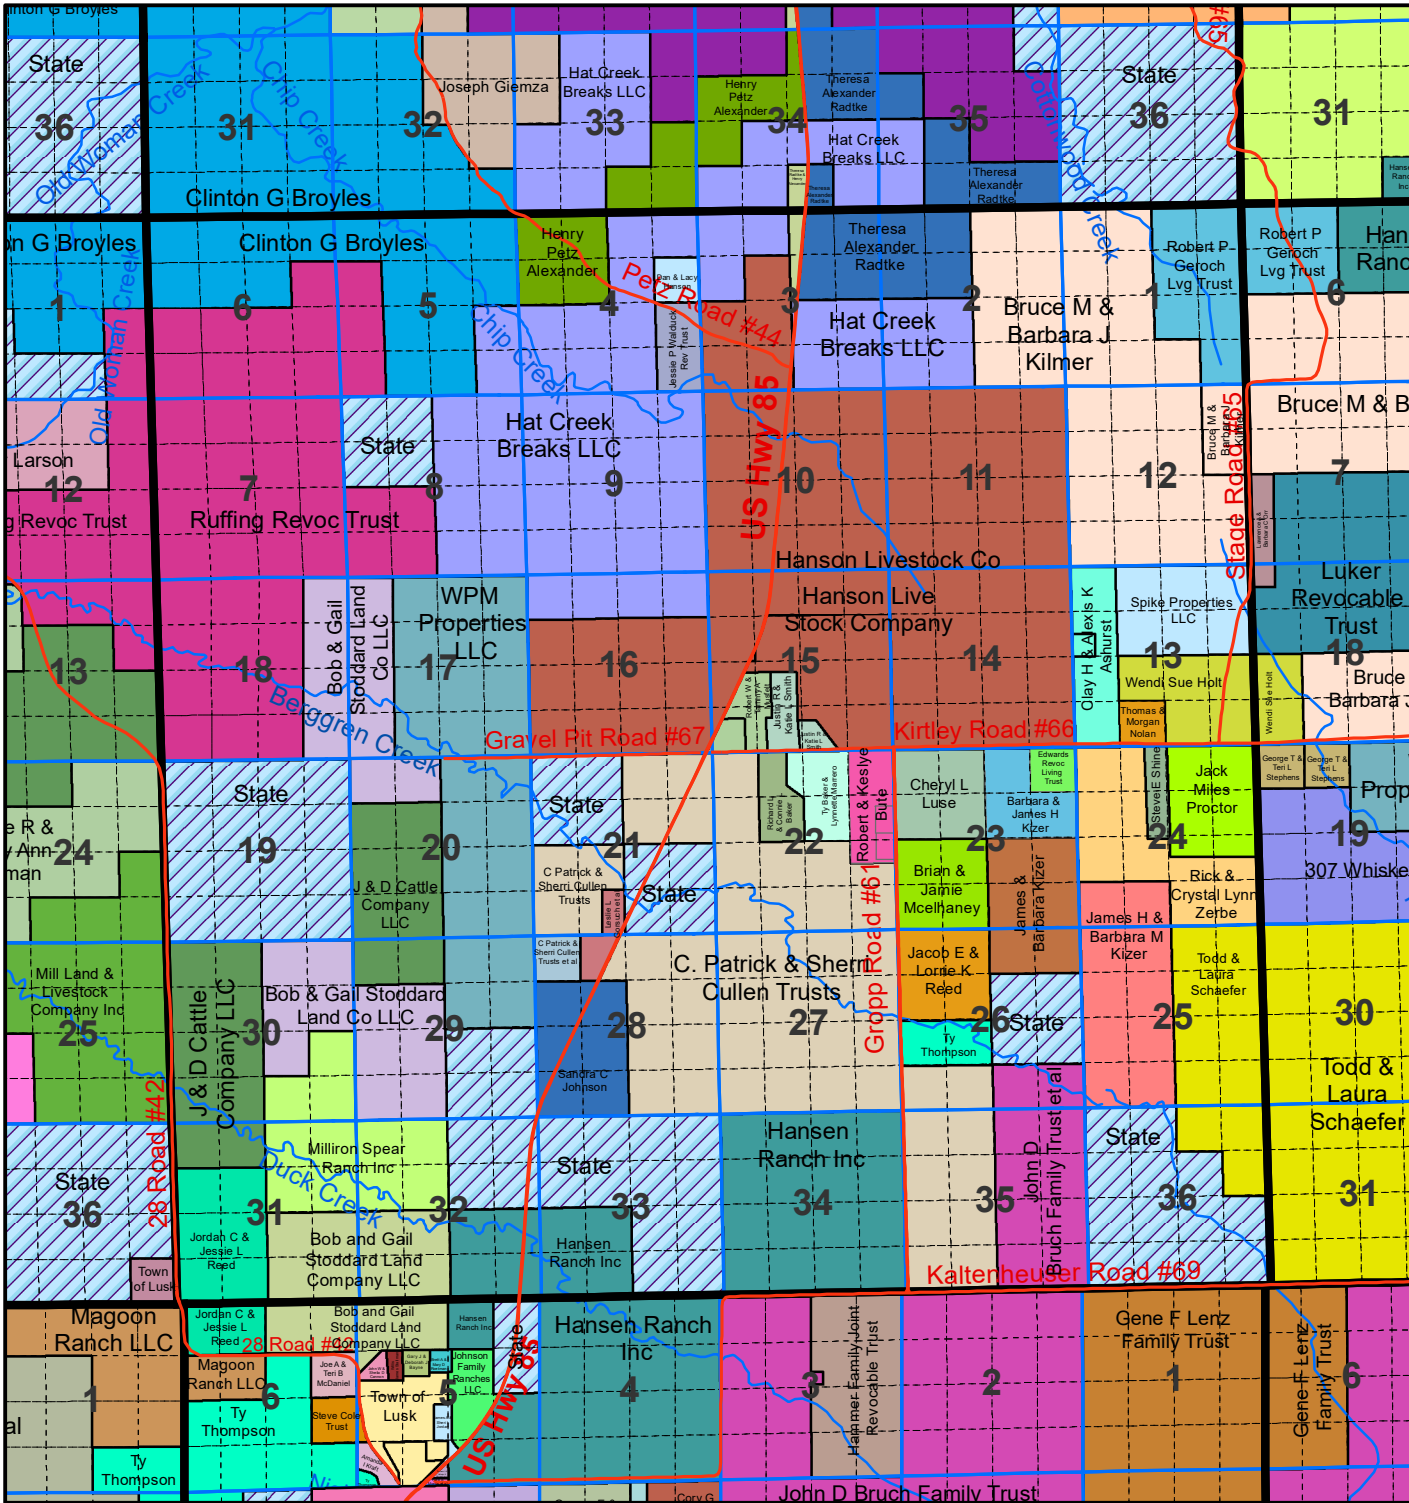

# Niobrara County T 33 R 63

The Niobrara County Assessor's Office intends this information to be a representation of property characteristics and value for Tax Purposes only. The user of this information is responsible for further verification of the data.

1 inch equals 1 mile  
Updated as of 1/1/2026