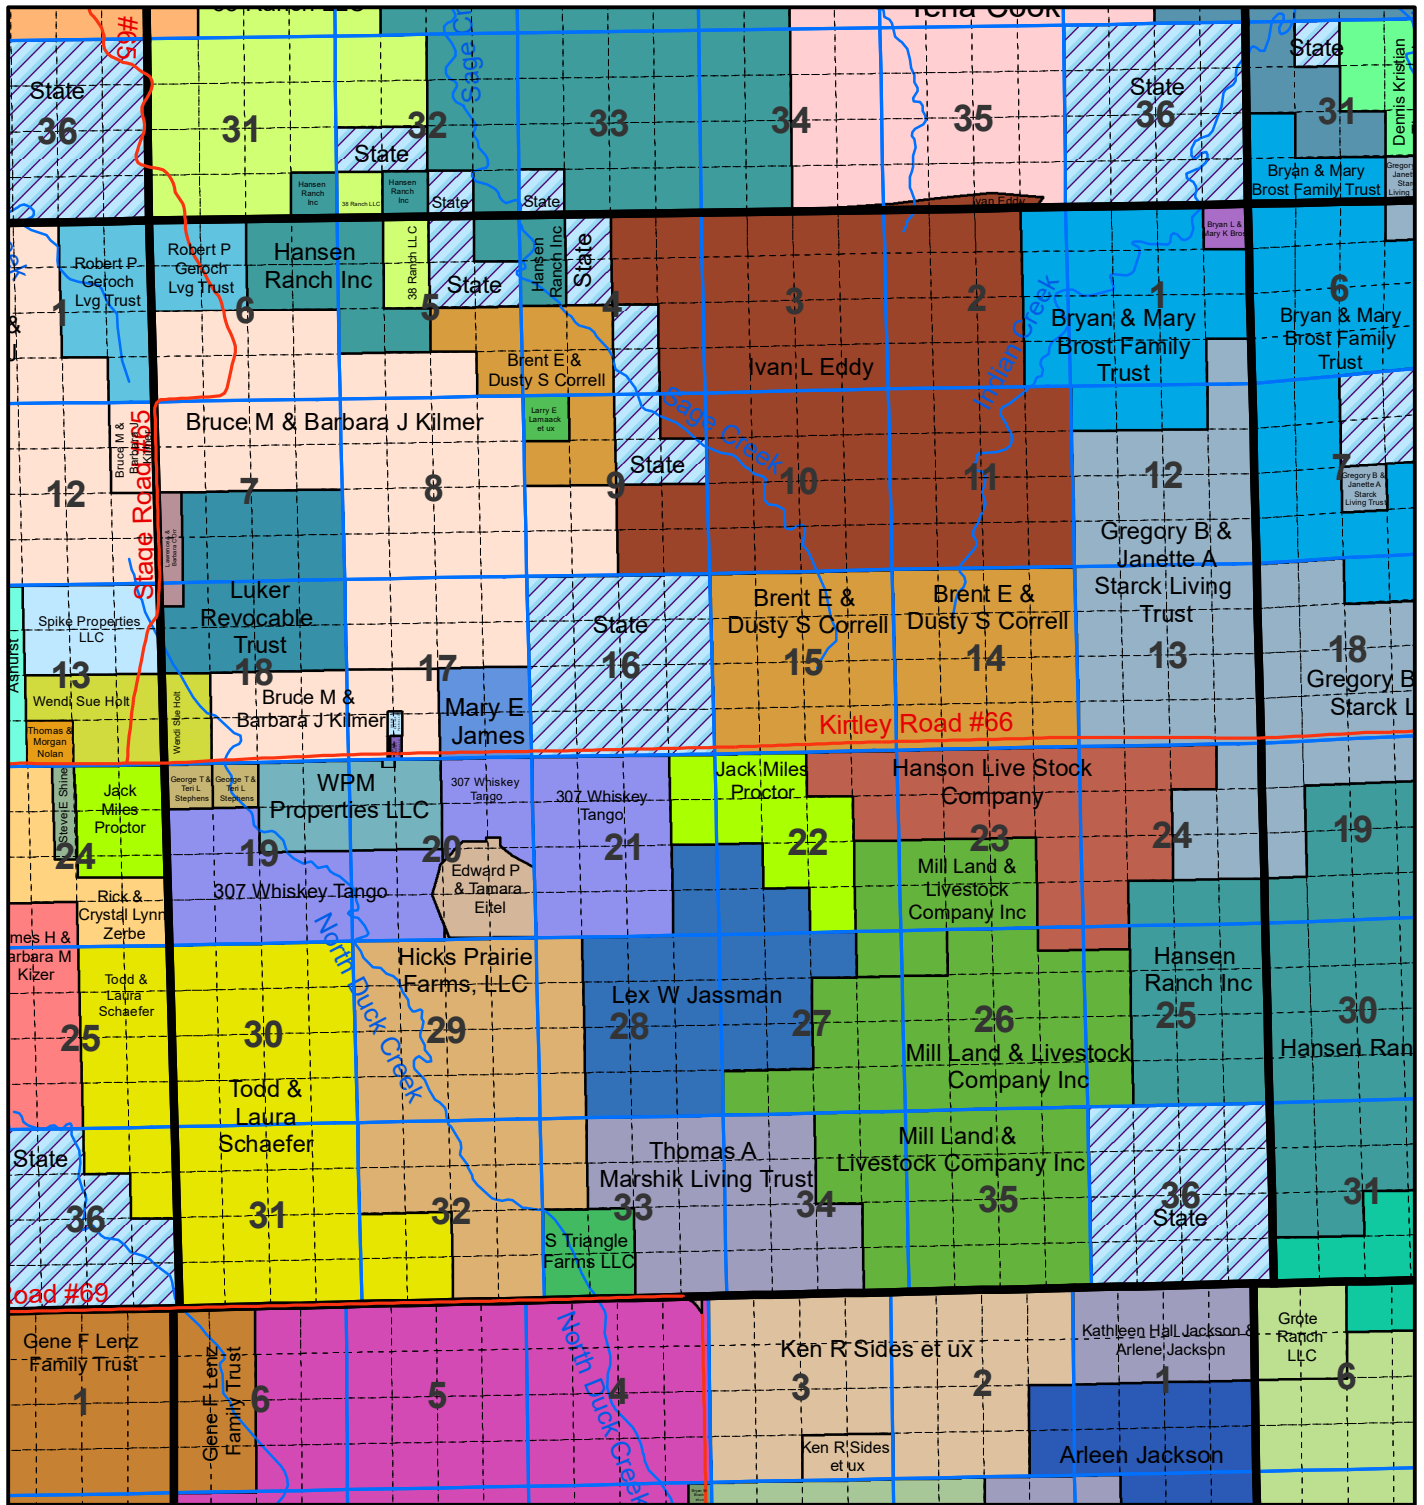

# Niobrara County T 33 R 62

The Niobrara County Assessor's Office intends this information to be a representation of property characteristics and value for Tax Purposes only. The user of this information is responsible for further verification of the data.

1 inch equals 1 mile  
Updated as of 1/1/2026