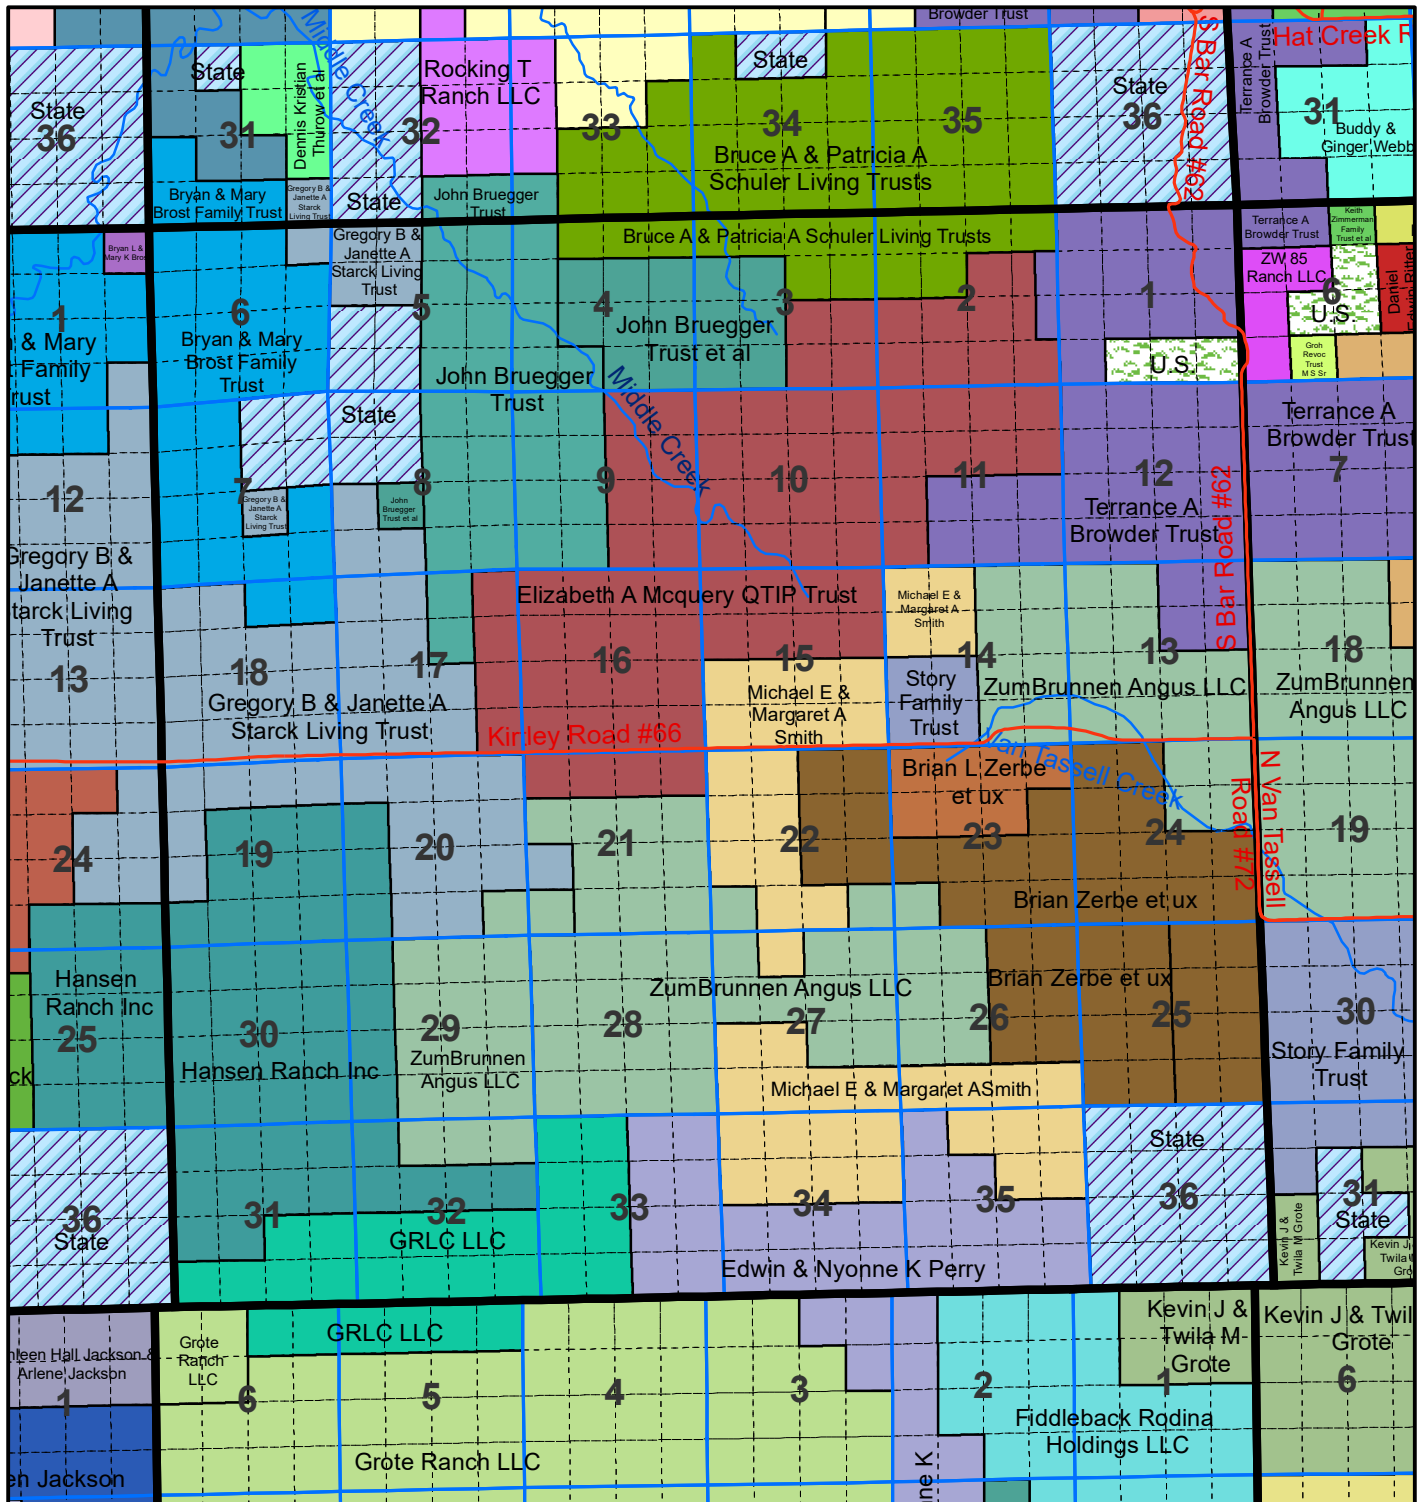

Niobrara County T 33 R 61

The Niobrara County Assessor's Office intends this information to be a representation of property characteristics and value for Tax Purposes only. The user of this information is responsible for further verification of the data.

1 inch equals 1 mile
Updated as of 1/1/2026