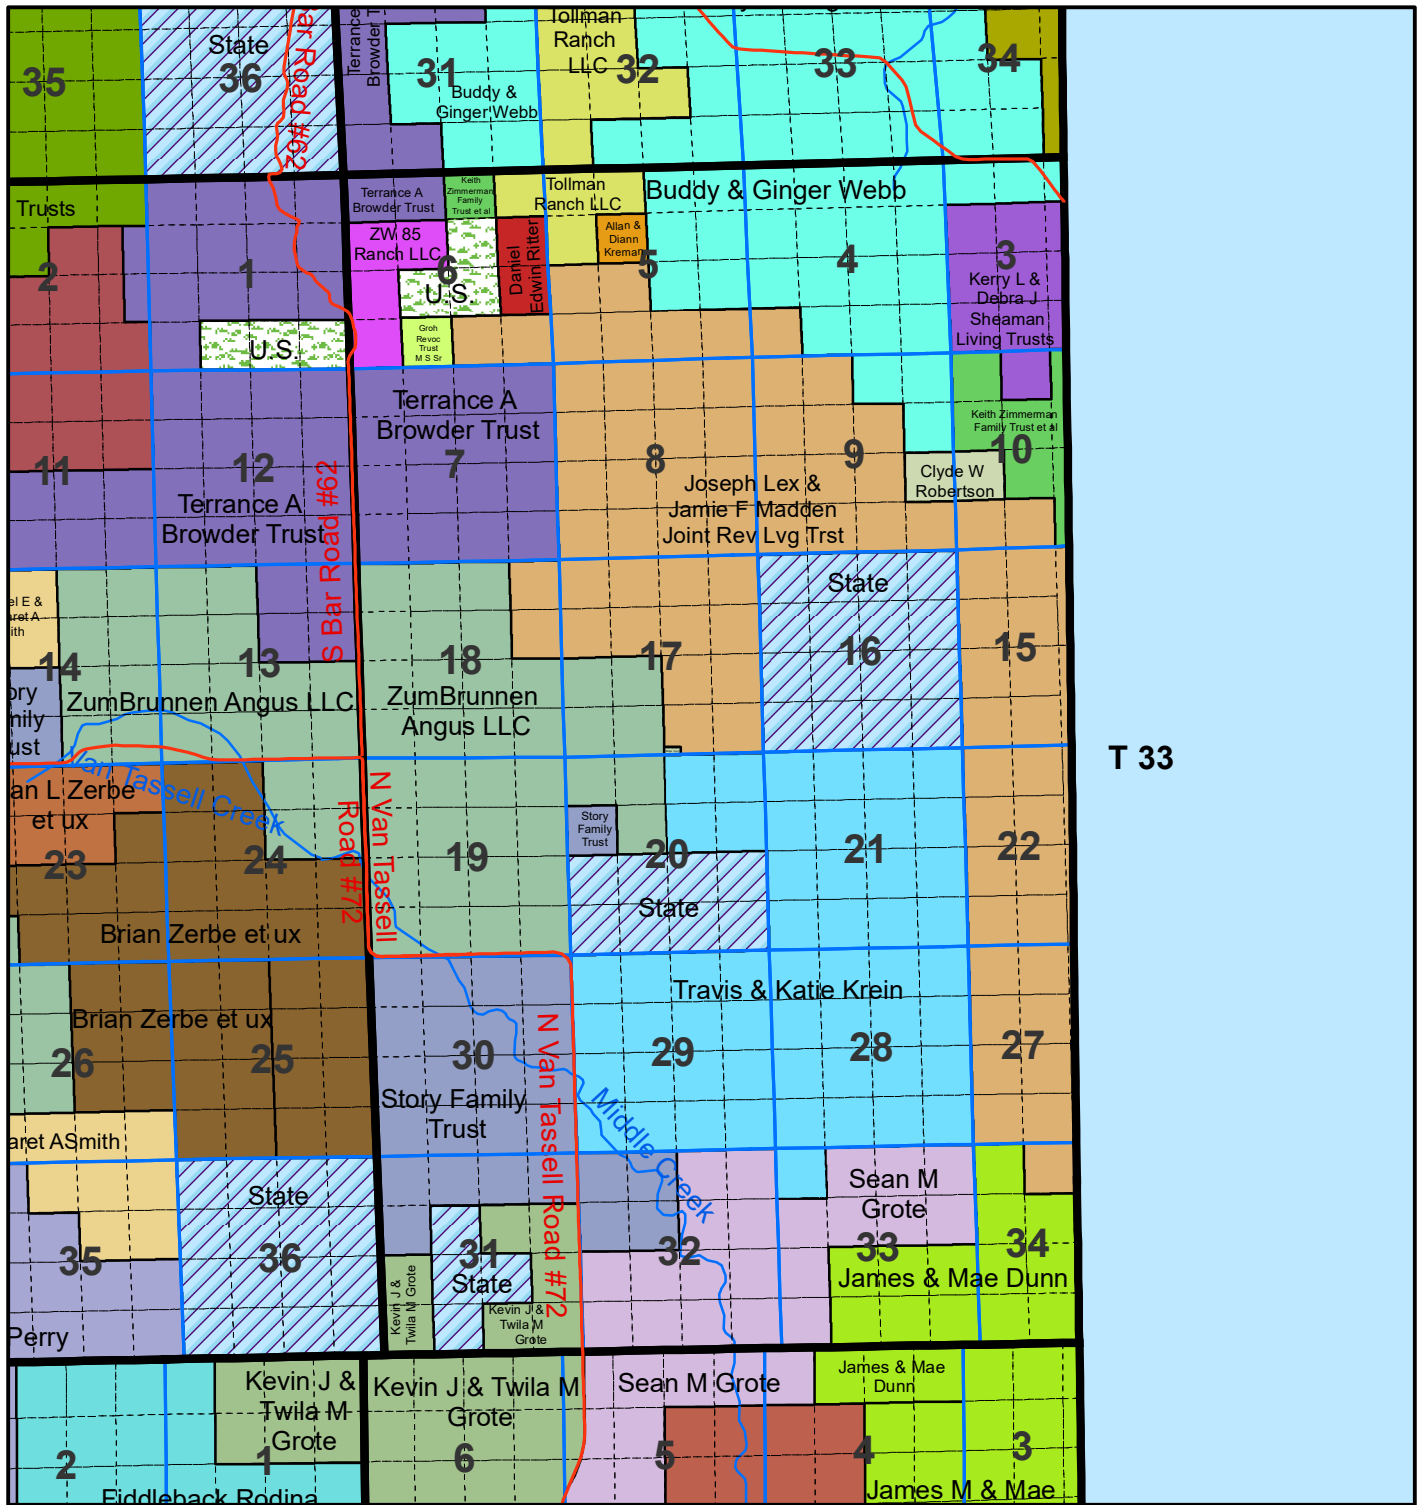

Niobrara County T 33 R 60

The Niobrara County Assessor's Office intends this information to be a representation of property characteristics and value for Tax Purposes only. The user of this information is responsible for further verification of the data.

1 inch equals 1 mile
Updated as of 1/1/2026