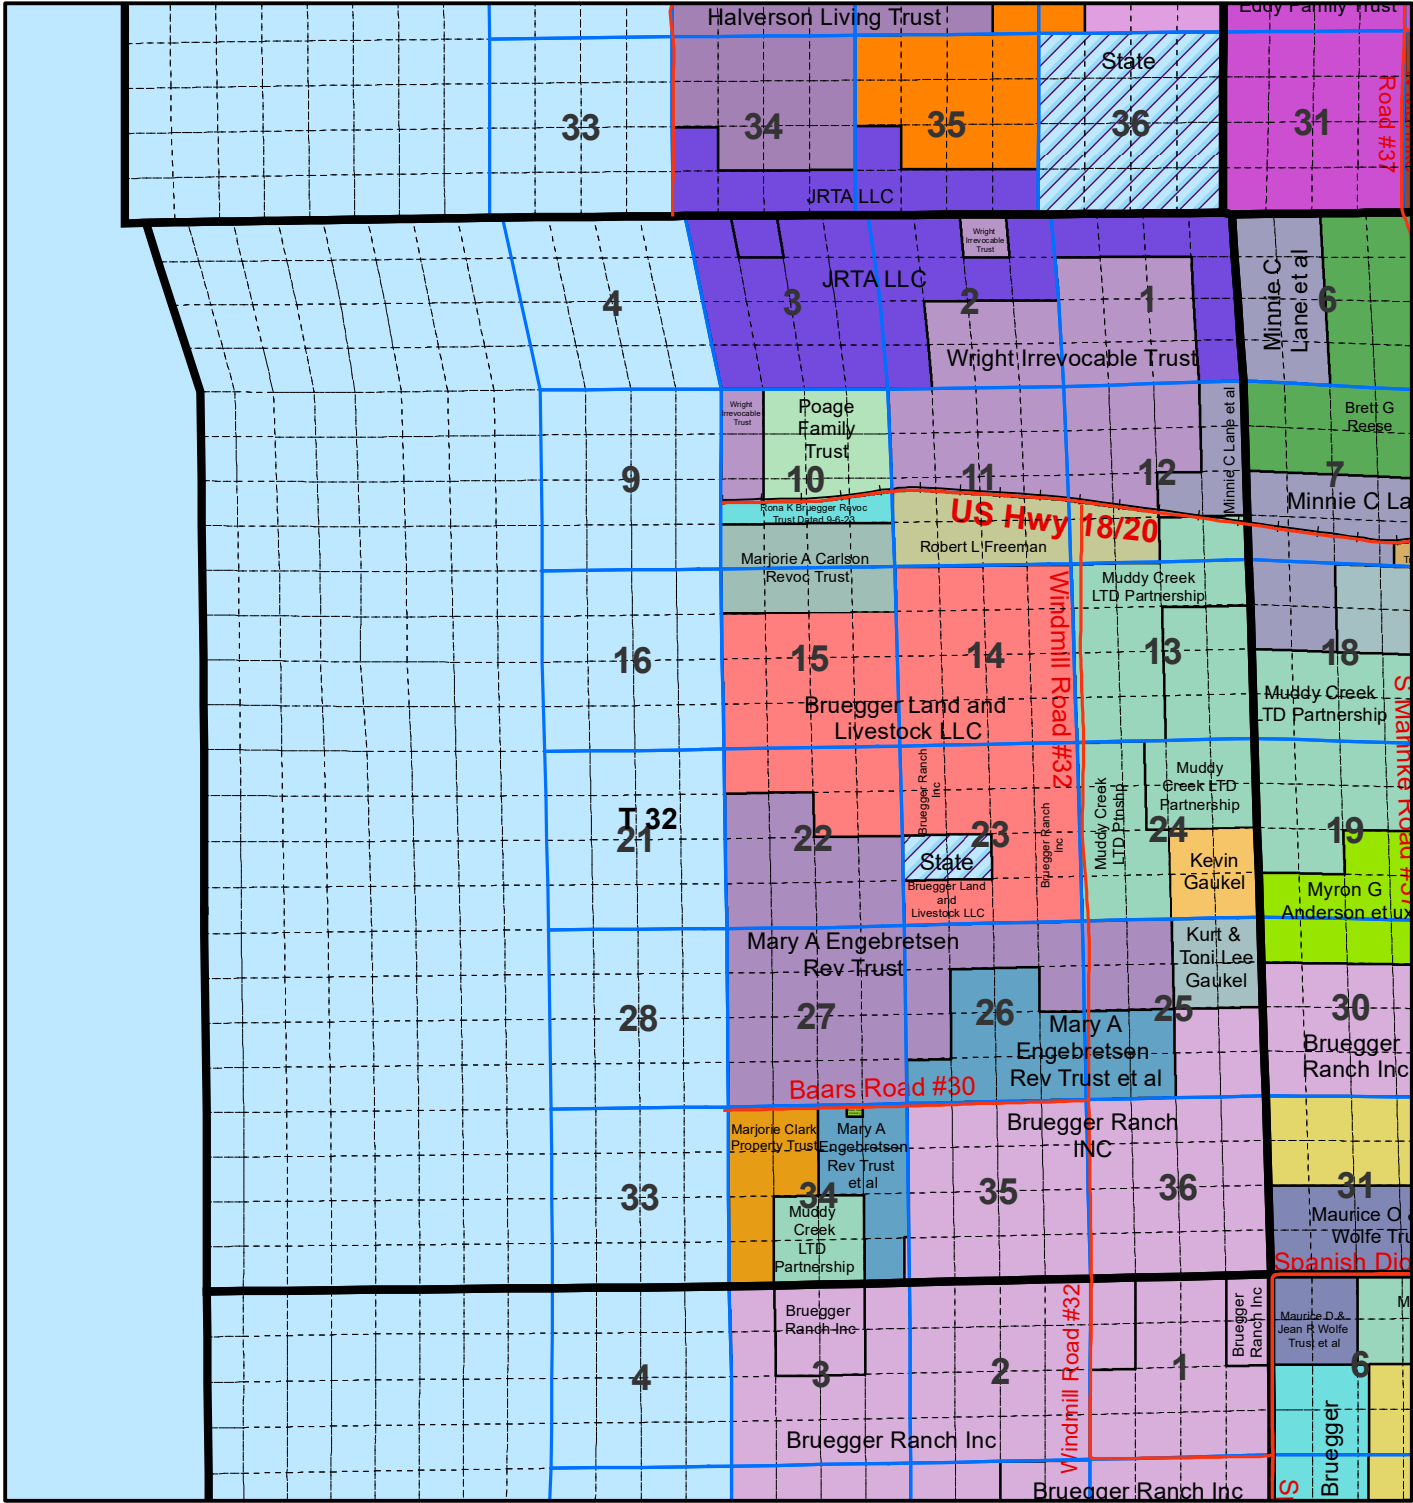

Niobrara County T 32 R 67

The Niobrara County Assessor's Office intends this information to be a representation of property characteristics and value for Tax Purposes only. The user of this information is responsible for further verification of the data.

1 inch equals 1 mile
Updated as of 1/1/2026