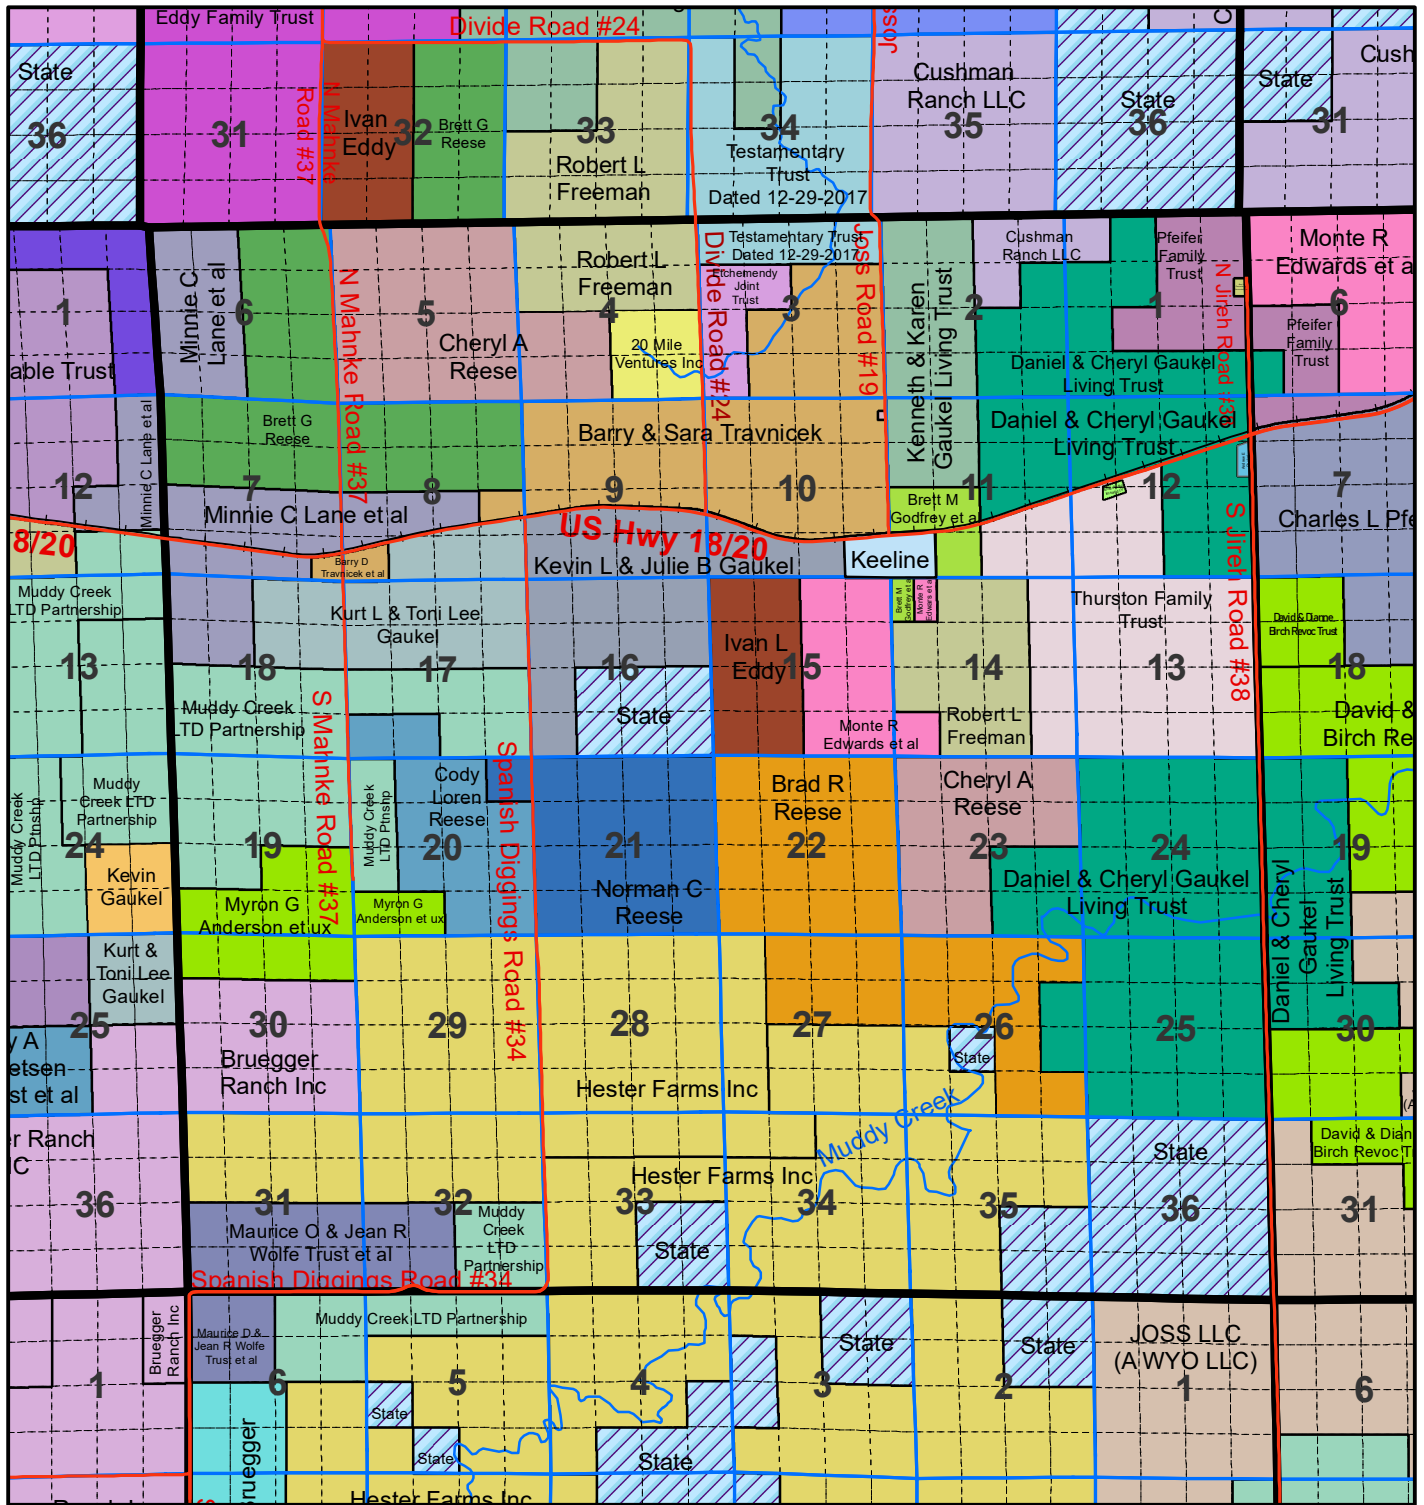

Niobrara County T 32 R 66

The Niobrara County Assessor's Office intends this information to be a representation of property characteristics and value for Tax Purposes only. The user of this information is responsible for further verification of the data.

1 inch equals 1 mile
Updated as of 1/1/2026