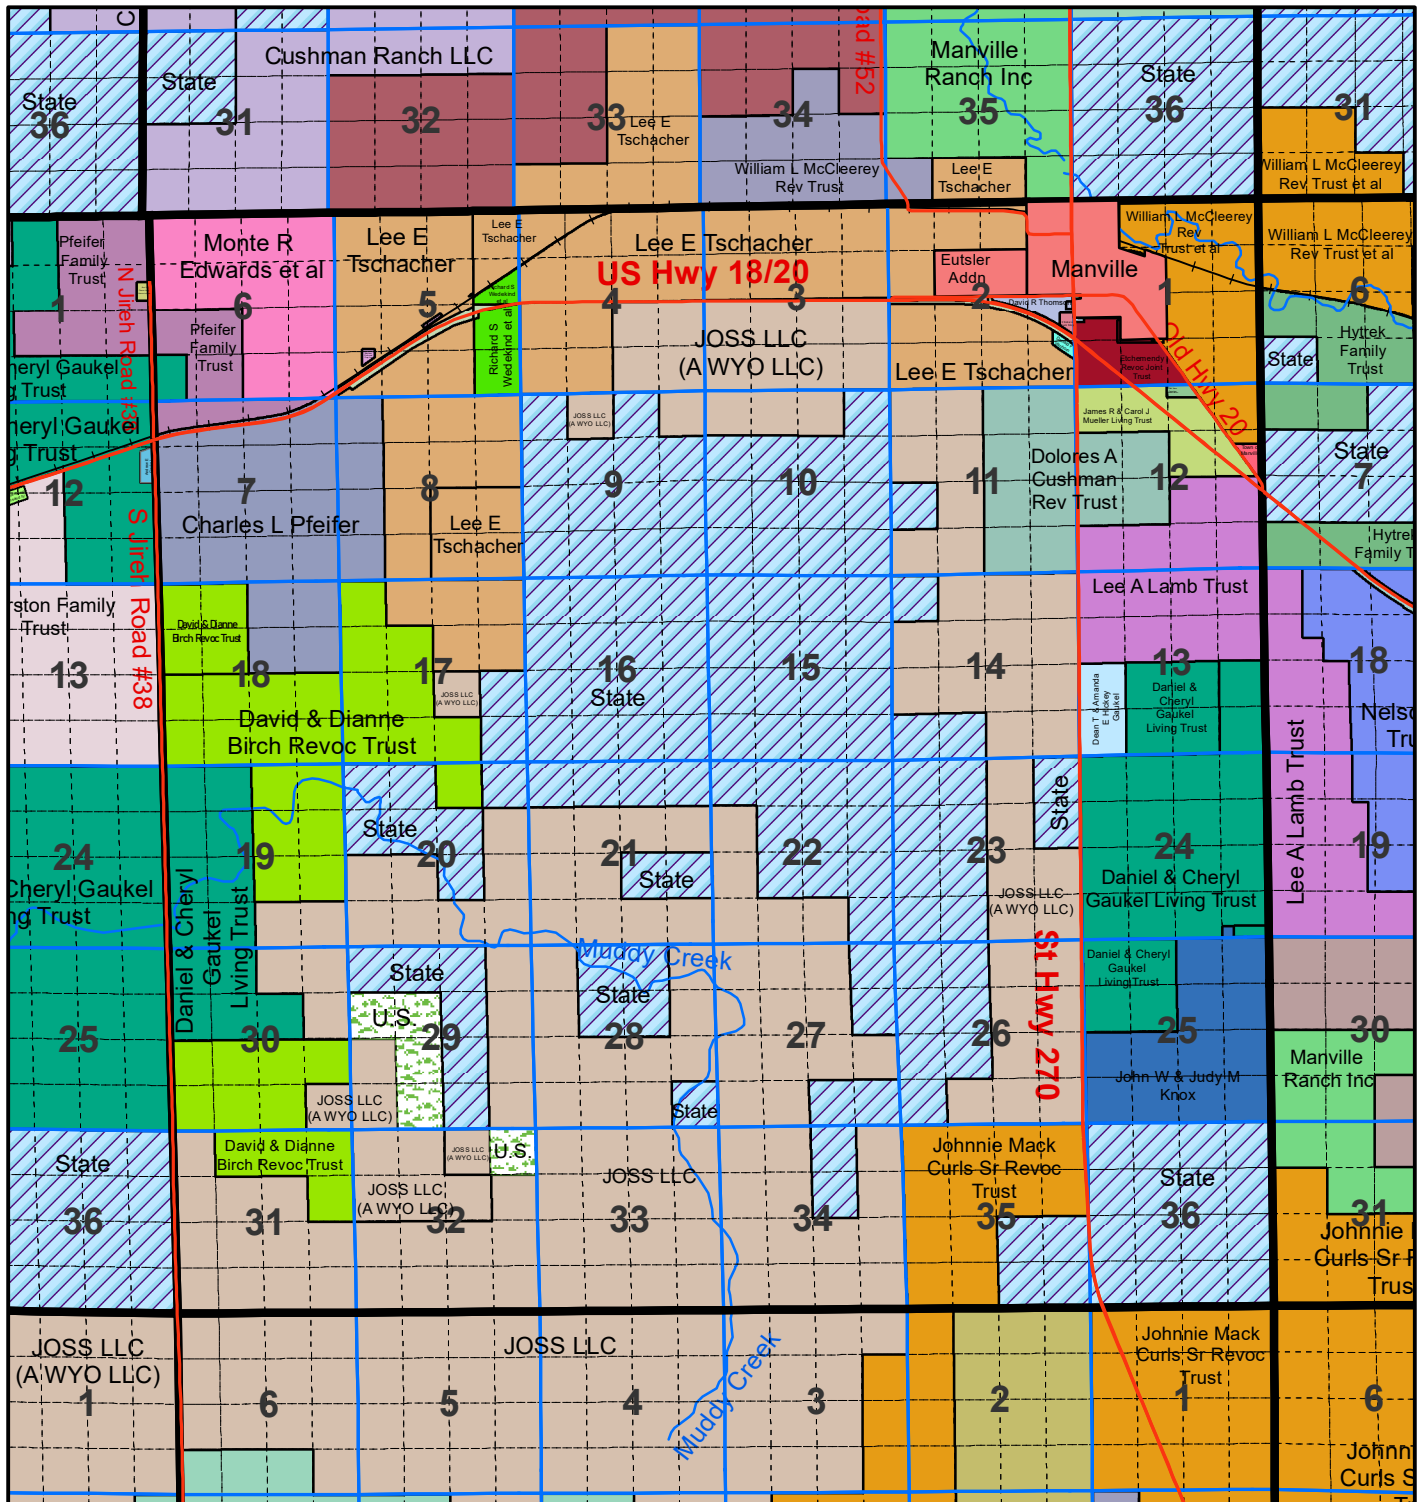

Niobrara County T 32 R 65

The Niobrara County Assessor's Office intends this information to be a representation of property characteristics and value for Tax Purposes only. The user of this information is responsible for further verification of the data.

1 inch equals 1 mile
Updated as of 1/1/2026