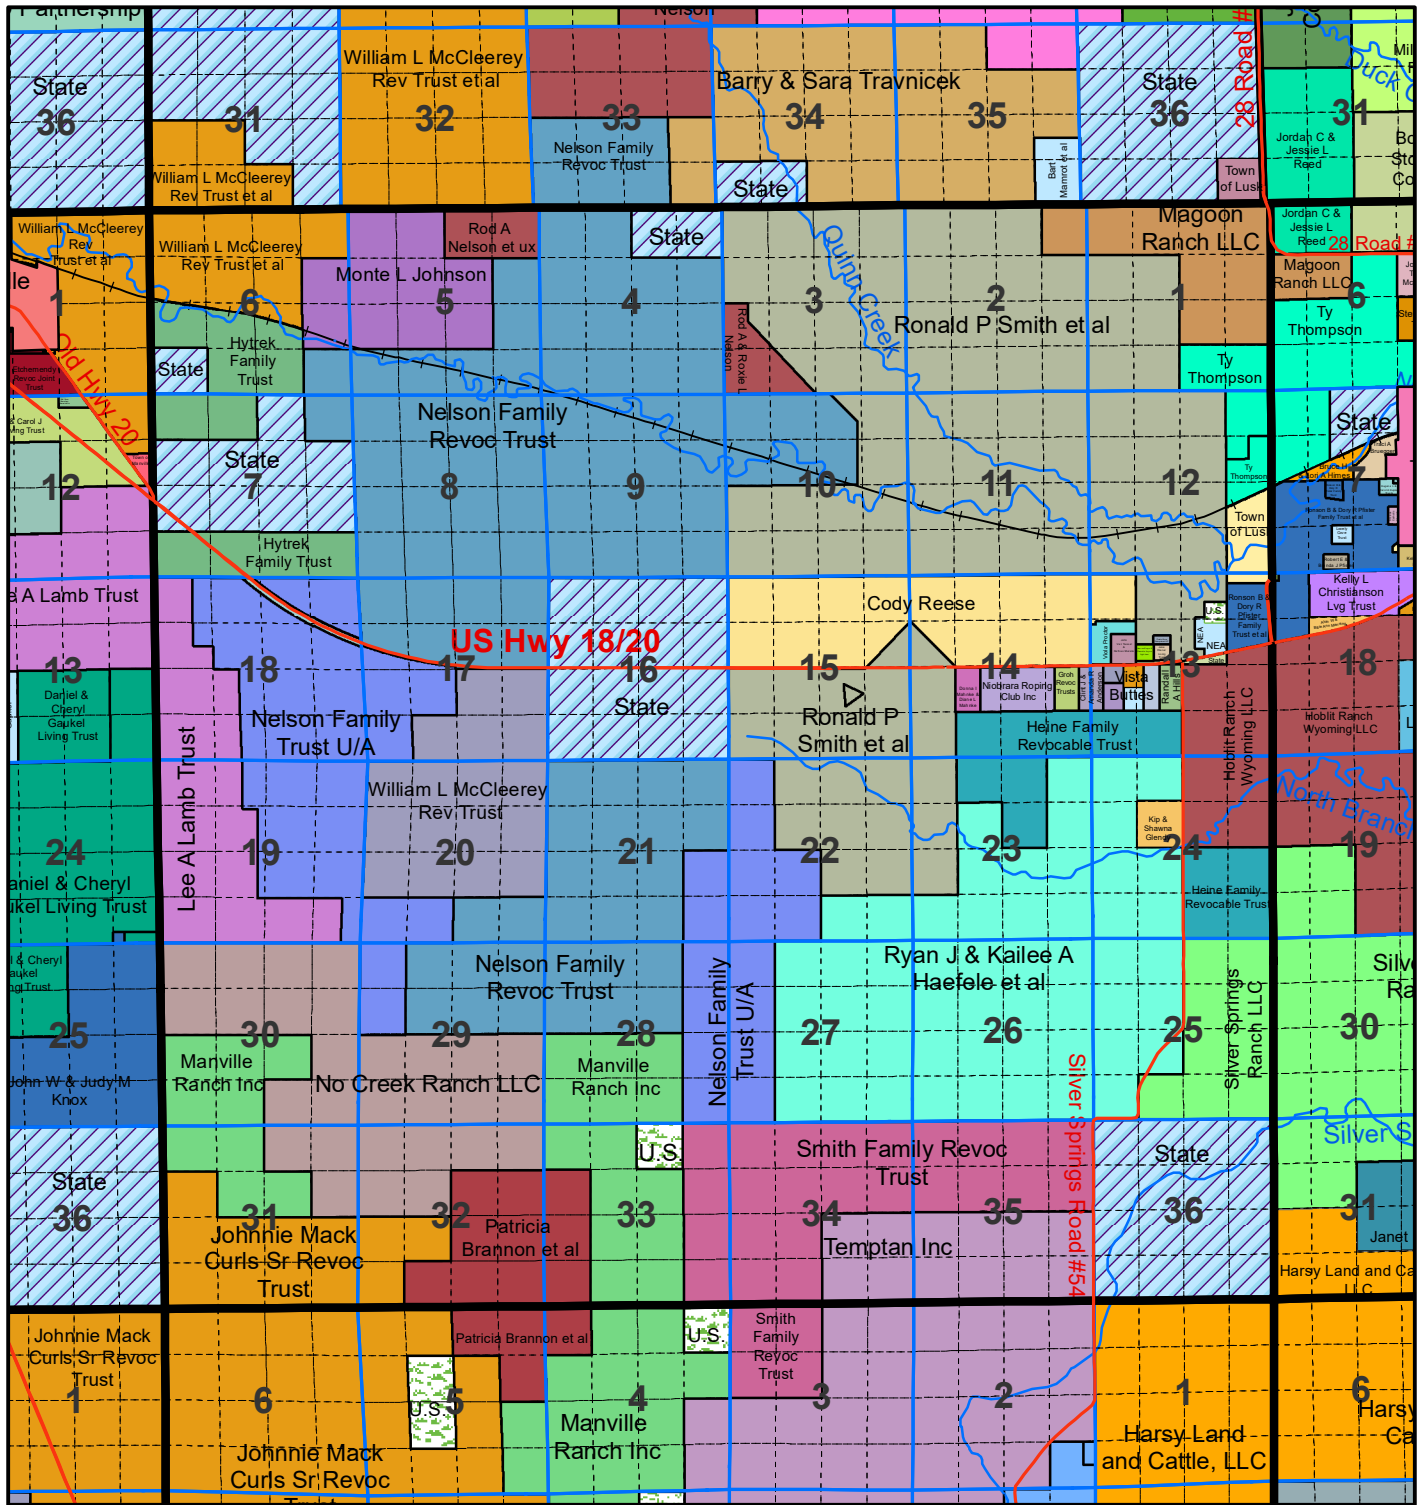

# Niobrara County T 32 R 64

The Niobrara County Assessor's Office intends this information to be a representation of property characteristics and value for Tax Purposes only. The user of this information is responsible for further verification of the data.

1 inch equals 1 mile  
Updated as of 1/1/2026