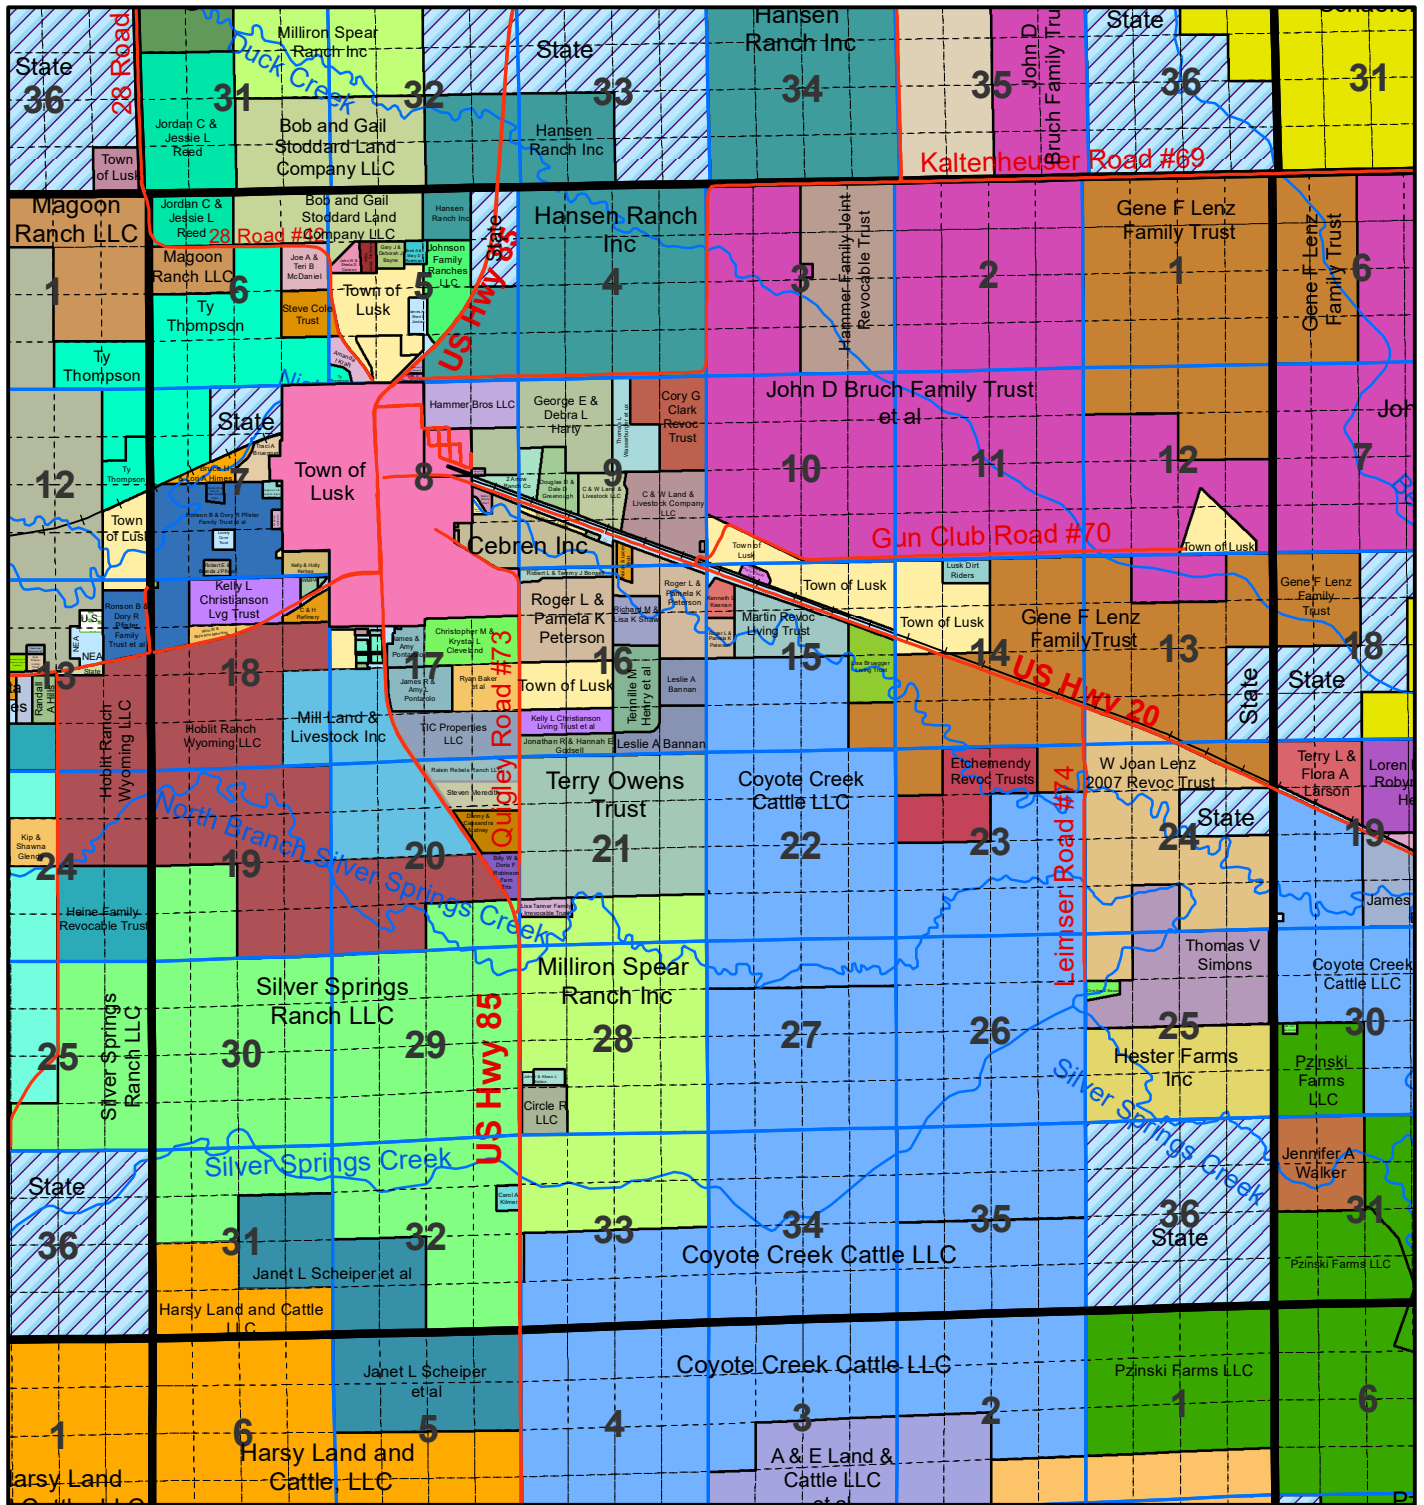

Niobrara County T 32 R 63

The Niobrara County Assessor's Office intends this information to be a representation of property characteristics and value for Tax Purposes only. The user of this information is responsible for further verification of the data.

1 inch equals 1 mile
Updated as of 1/1/2026