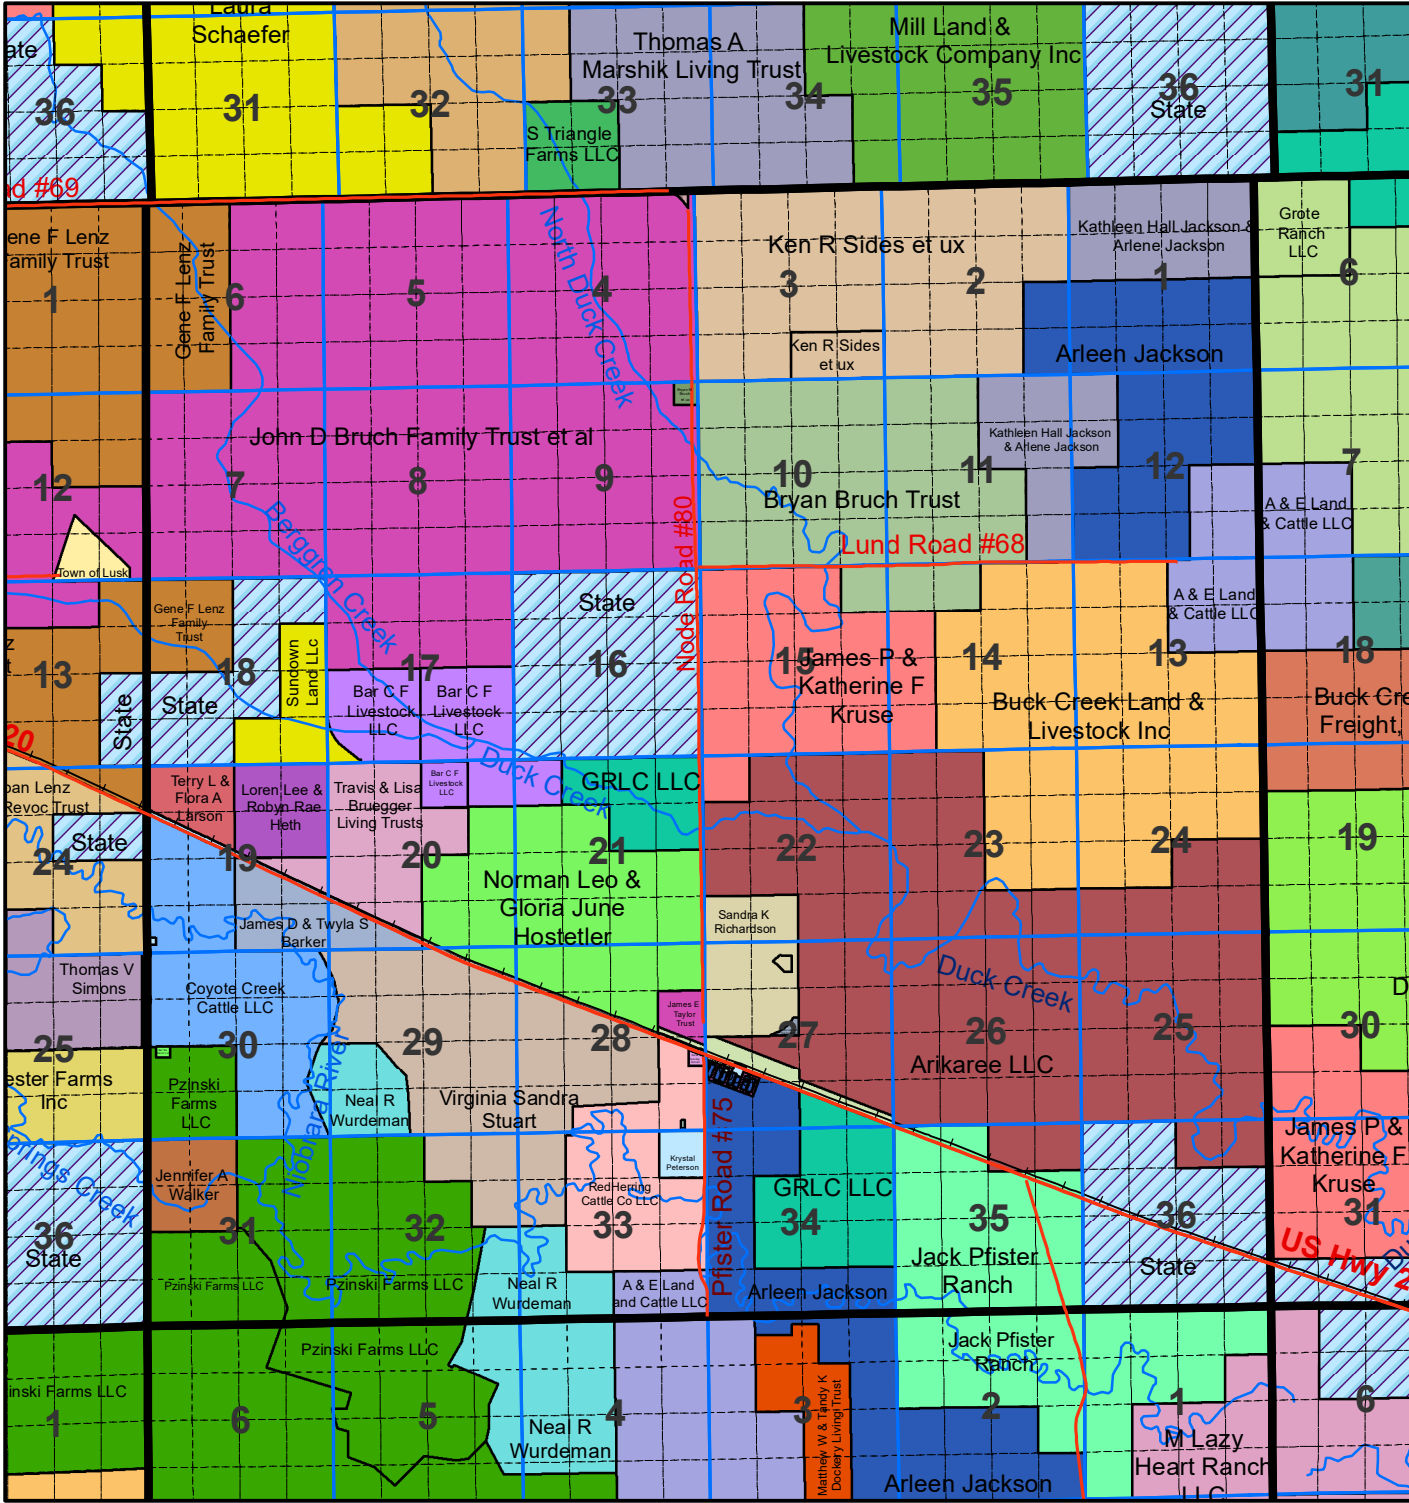

Niobrara County T 32 R 62

The Niobrara County Assessor's Office intends this information to be a representation of property characteristics and value for Tax Purposes only. The user of this information is responsible for further verification of the data.

1 inch equals 1 mile
Updated as of 1/1/2026