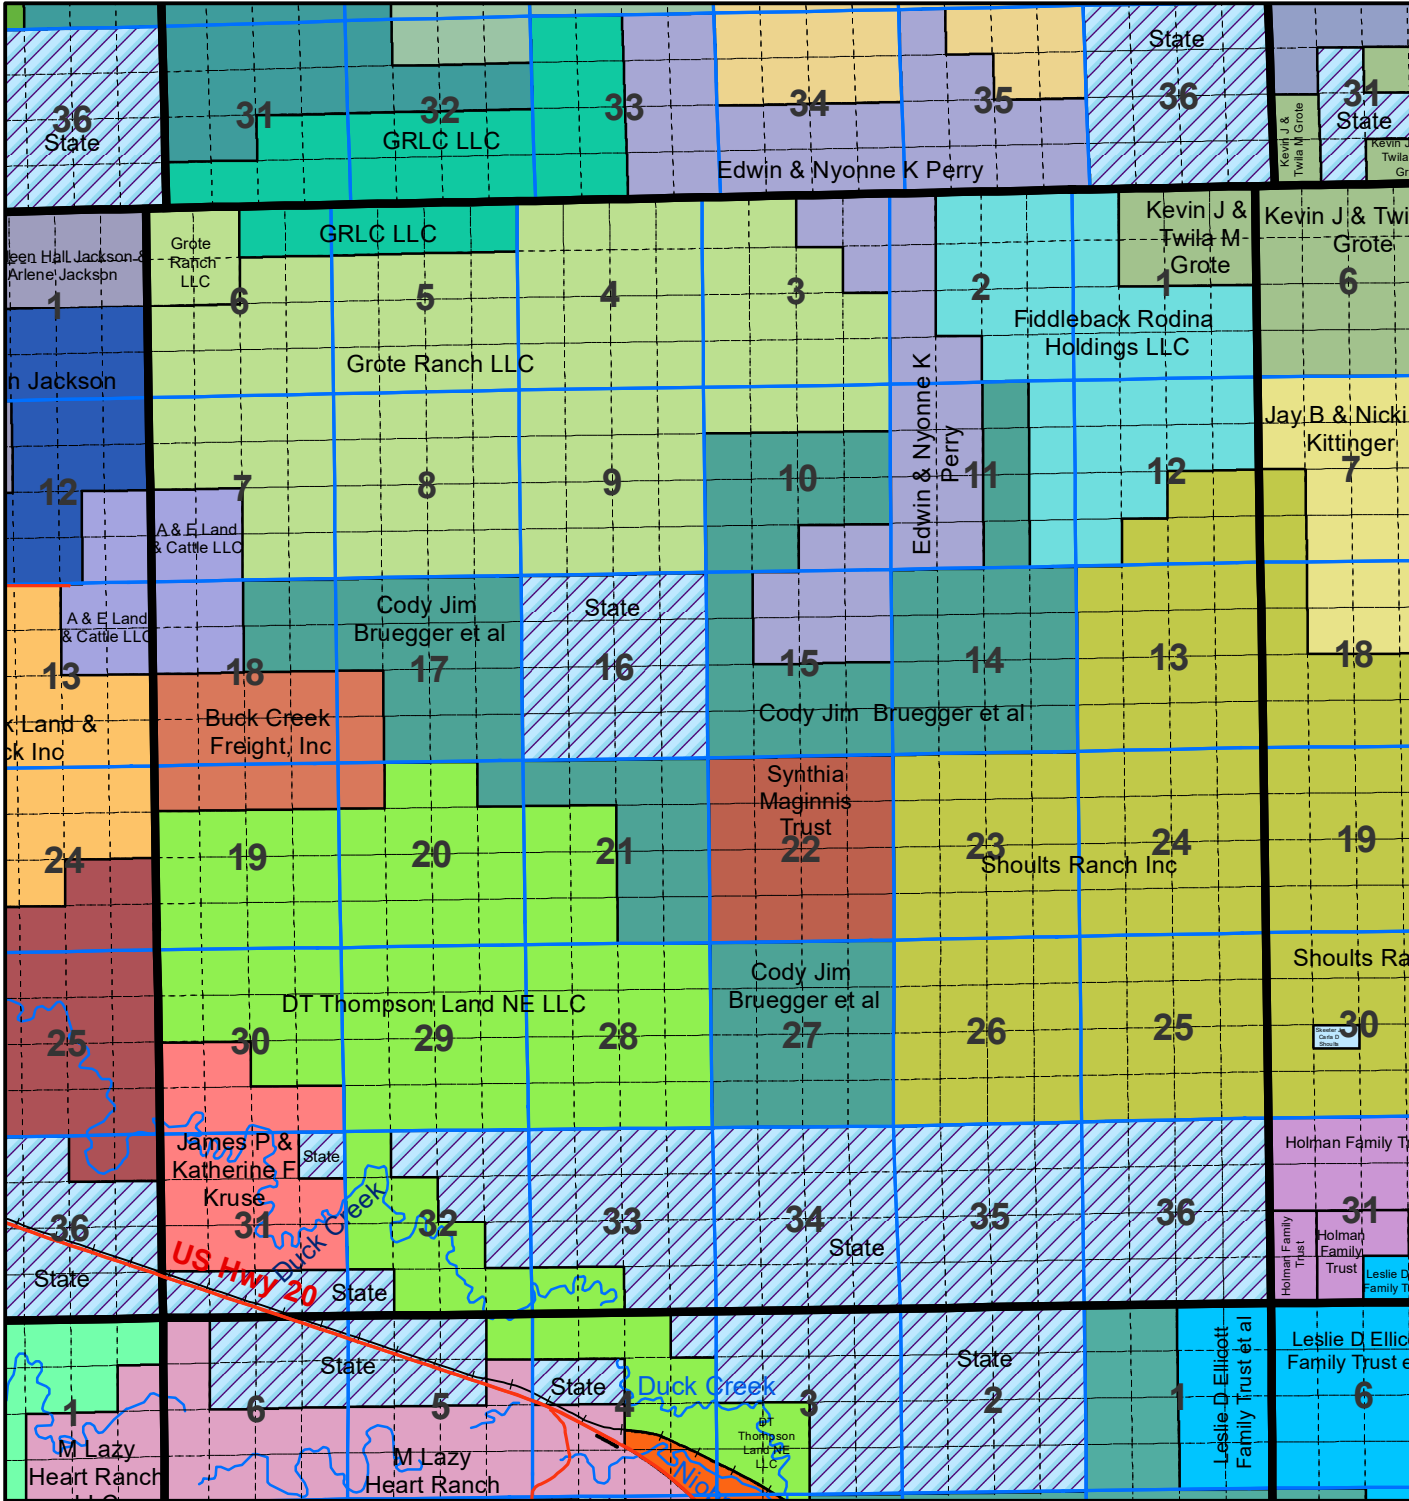

Niobrara County T 32 R 61

The Niobrara County Assessor's Office intends this information to be a representation of property characteristics and value for Tax Purposes only. The user of this information is responsible for further verification of the data.

1 inch equals 1 mile
Updated as of 1/1/2026