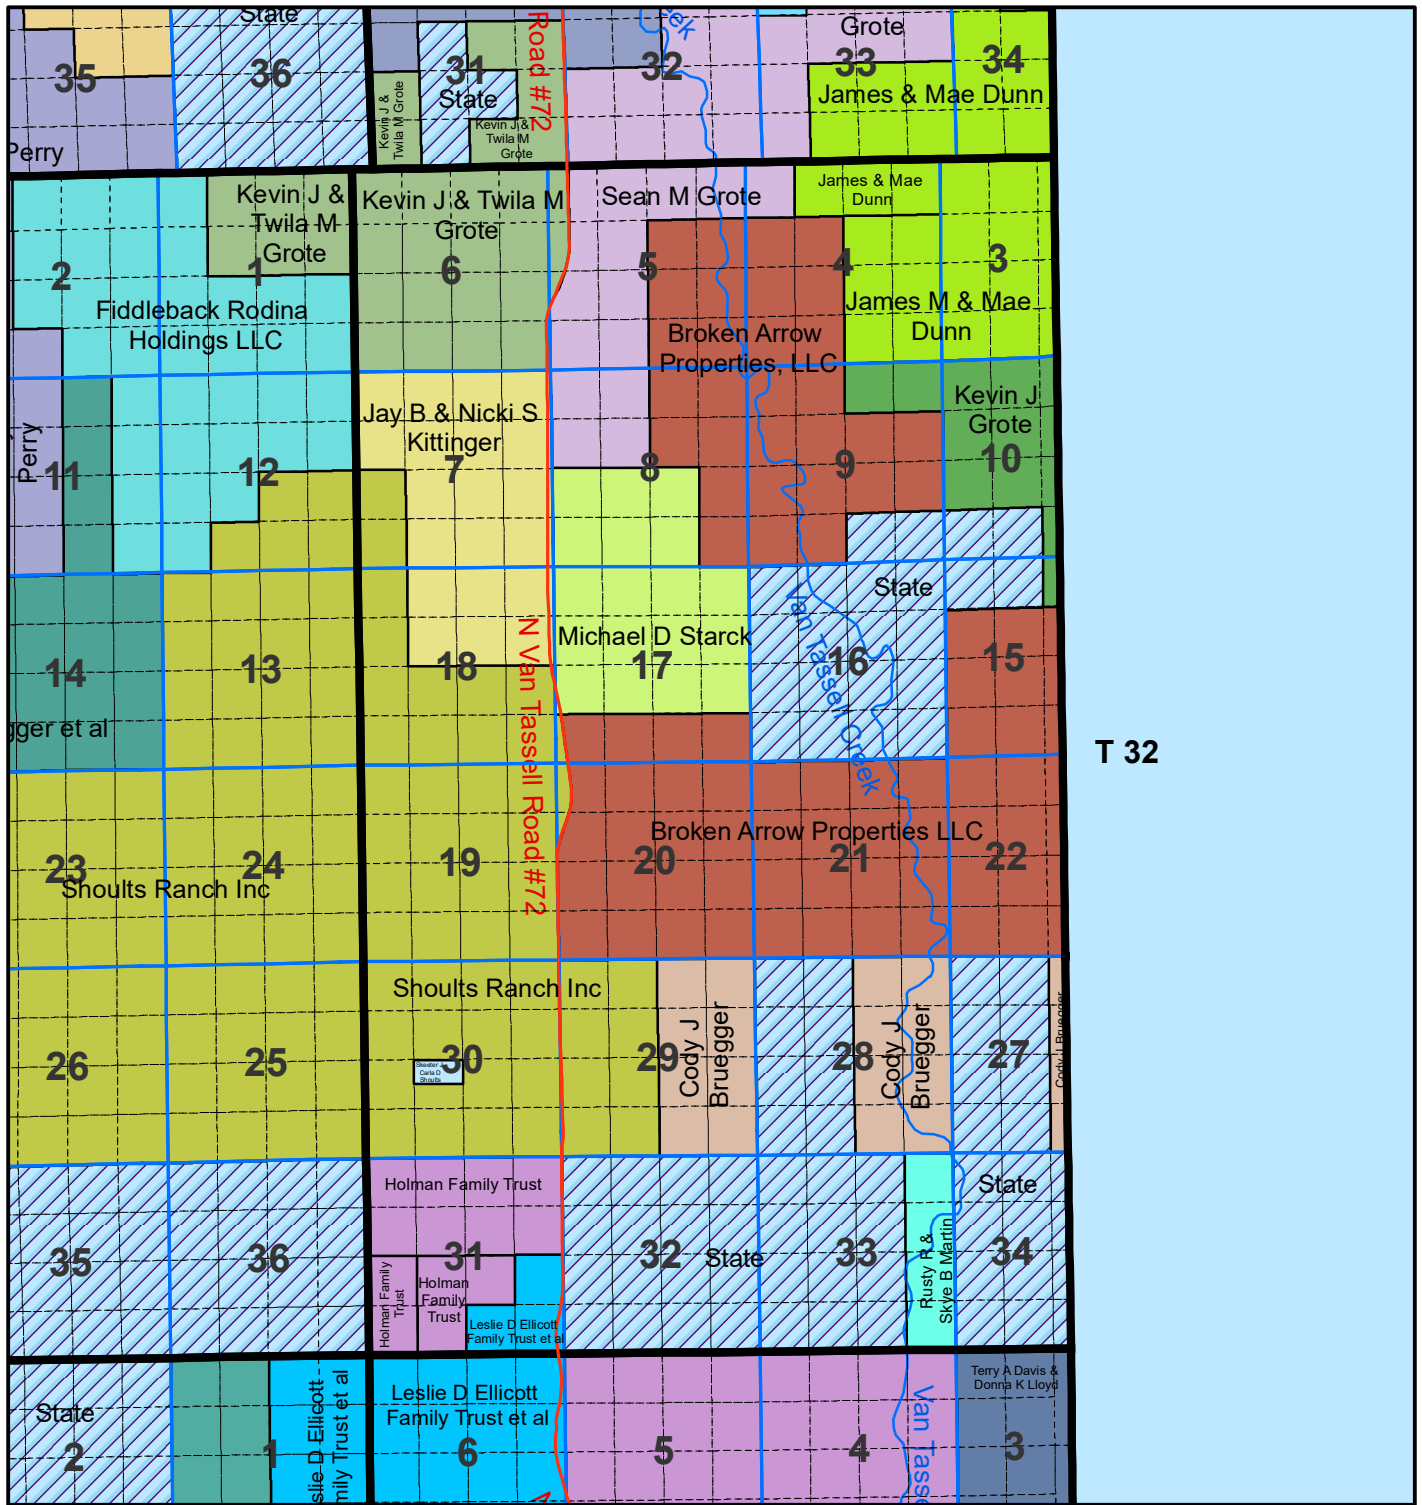

# Niobrara County T 32 R 60

The Niobrara County Assessor's Office intends this information to be a representation of property characteristics and value for Tax Purposes only. The user of this information is responsible for further verification of the data.

1 inch equals 1 mile  
Updated as of 1/1/2026