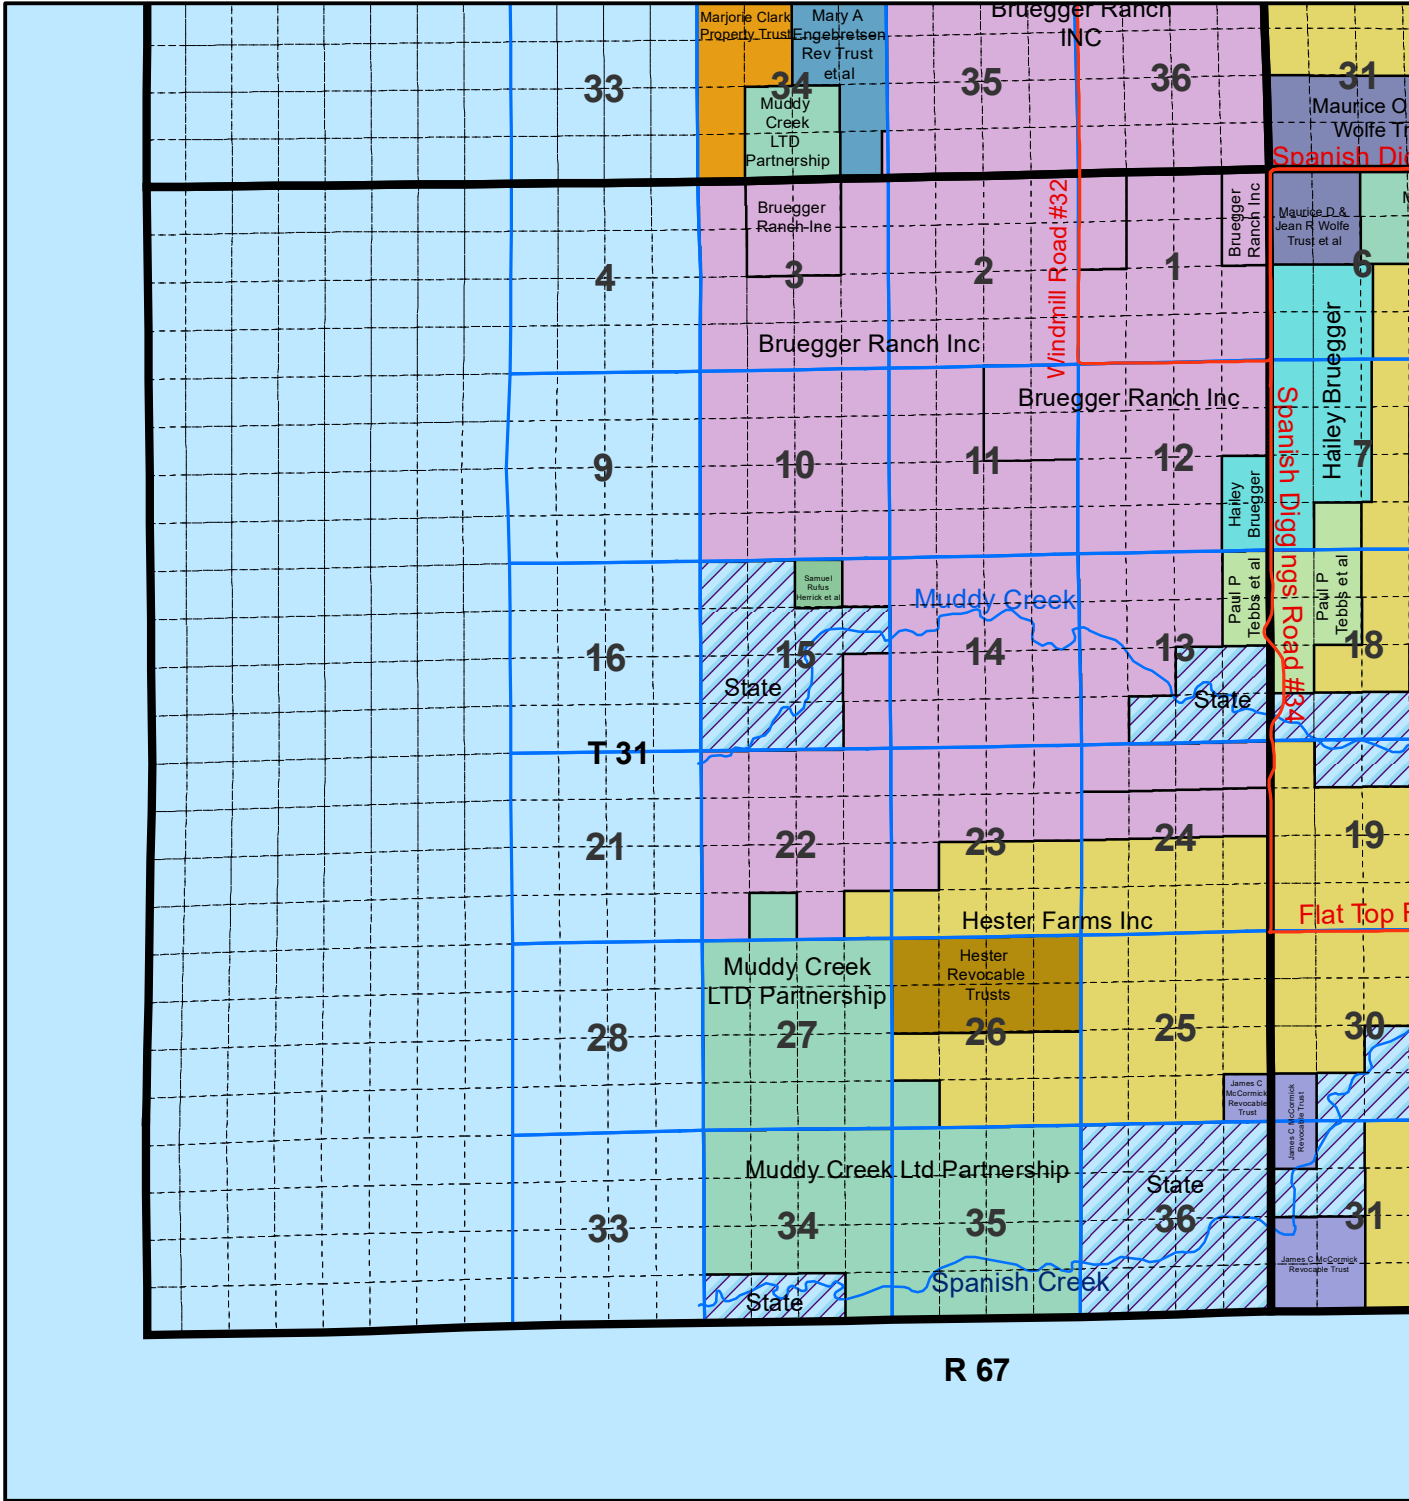

# Niobrara County T 31 R 67

The Niobrara County Assessor's Office intends this information to be a representation of property characteristics and value for Tax Purposes only. The user of this information is responsible for further verification of the data.

1 inch equals 1 mile  
Updated as of 1/1/2026