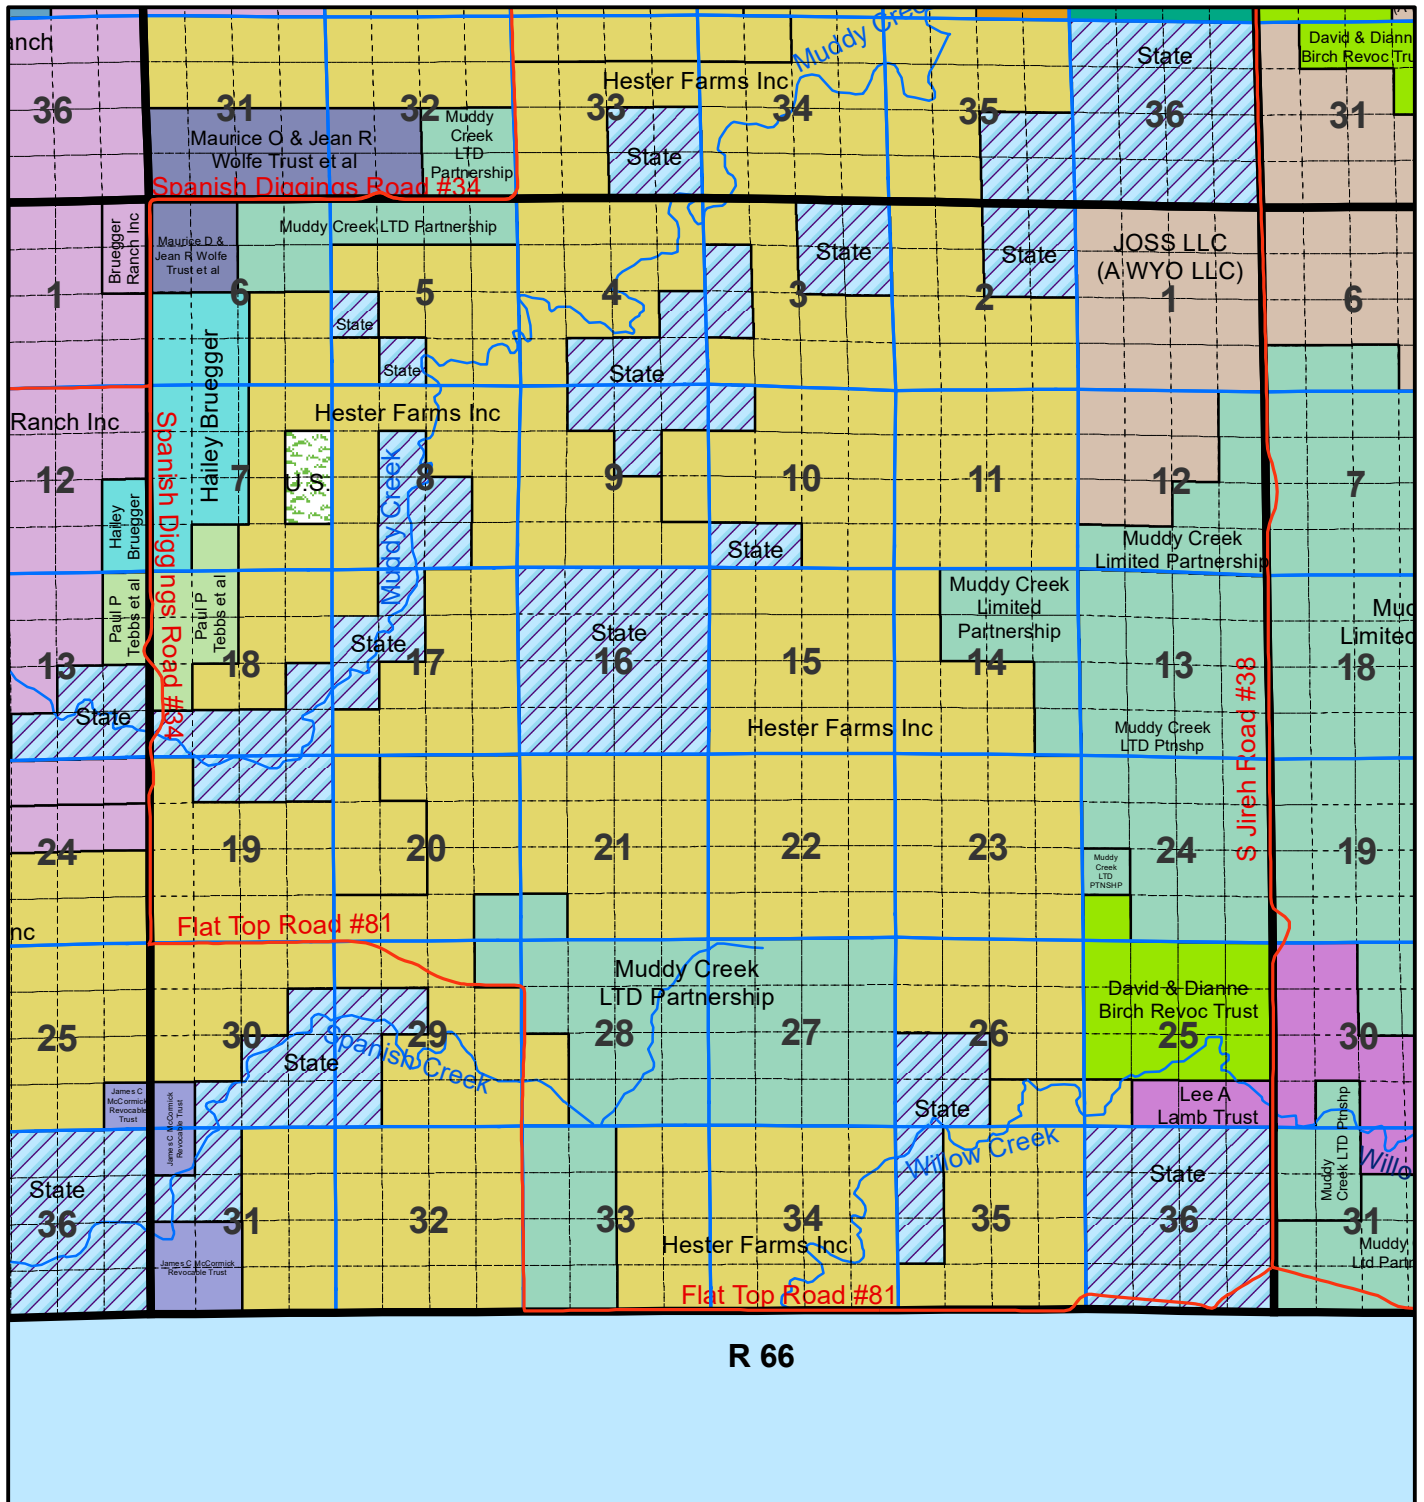

# Niobrara County T 31 R 66

The Niobrara County Assessor's Office intends this information to be a representation of property characteristics and value for Tax Purposes only. The user of this information is responsible for further verification of the data.

1 inch equals 1 mile  
Updated as of 1/1/2026