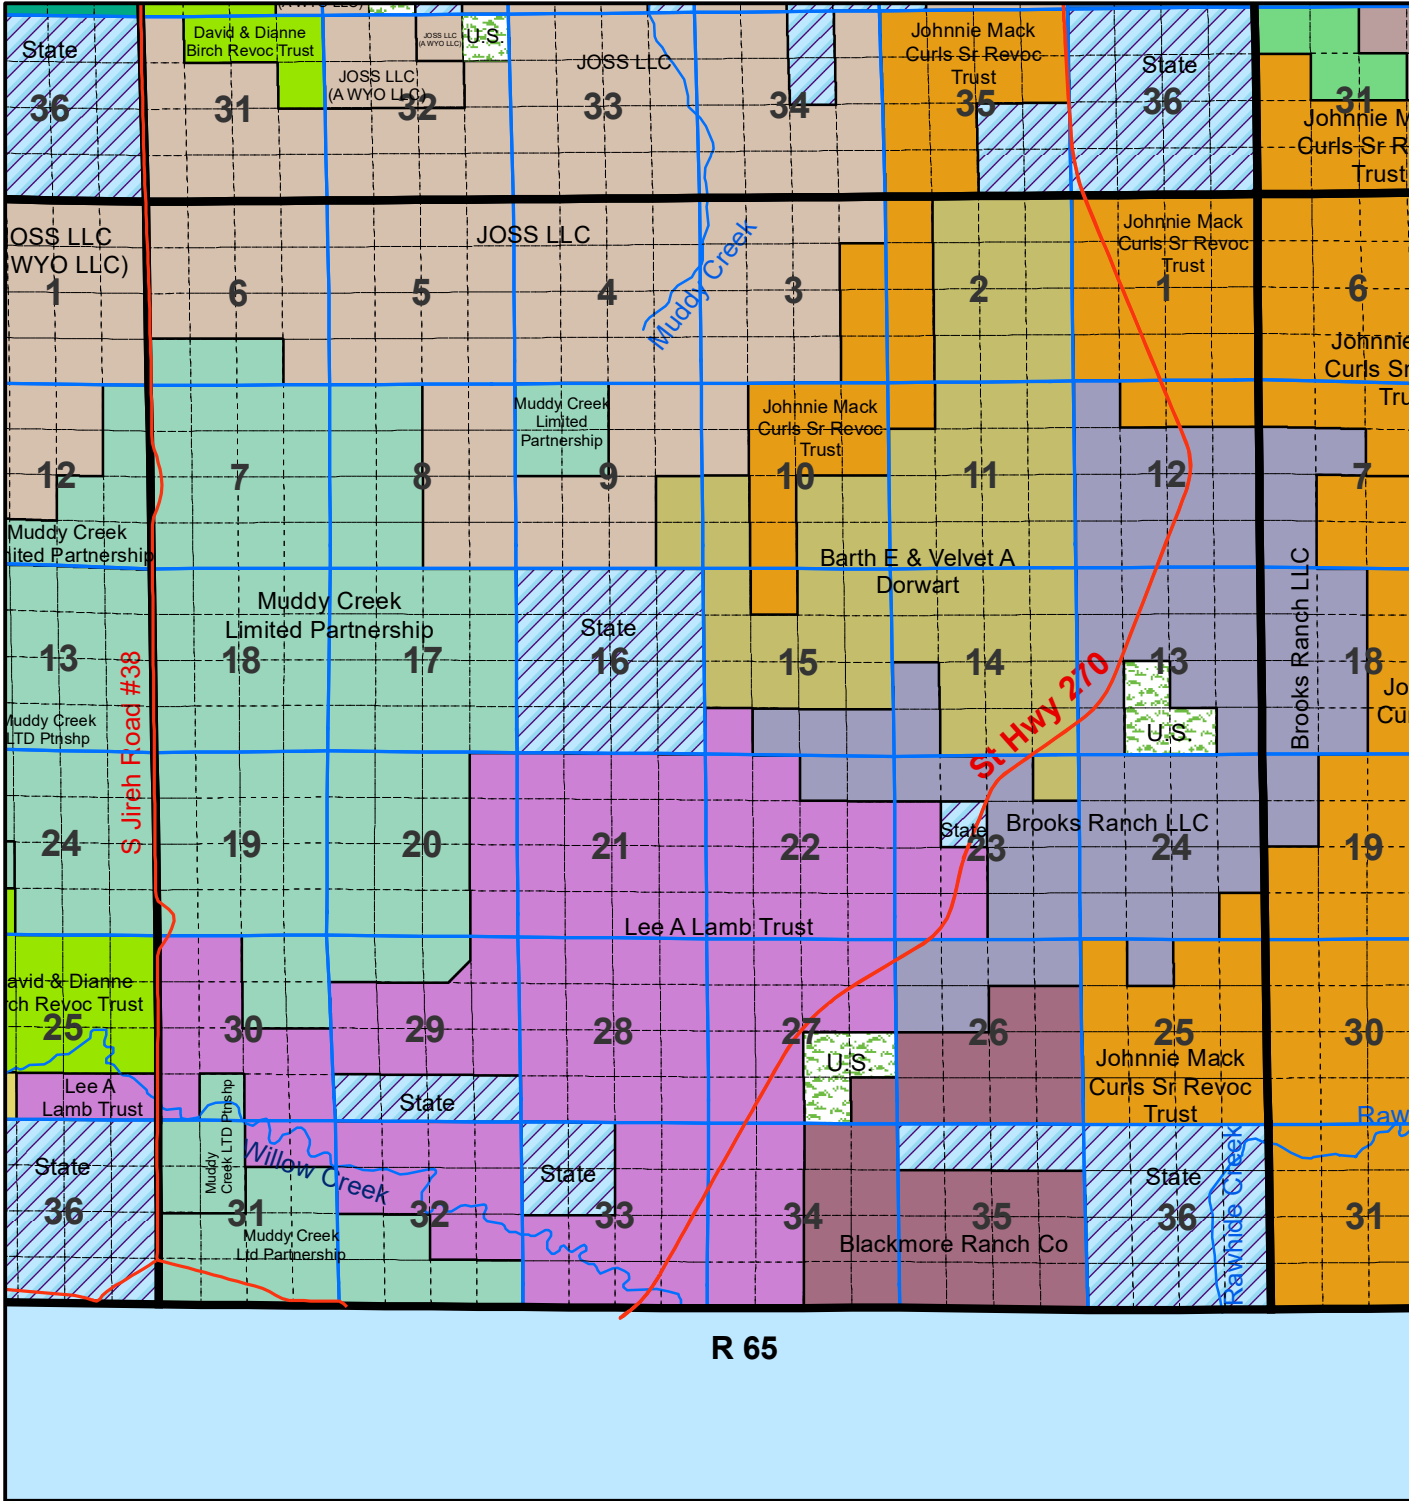

# Niobrara County T 31 R 65

The Niobrara County Assessor's Office intends this information to be a representation of property characteristics and value for Tax Purposes only. The user of this information is responsible for further verification of the data.

1 inch equals 1 mile  
Updated as of 1/1/2026