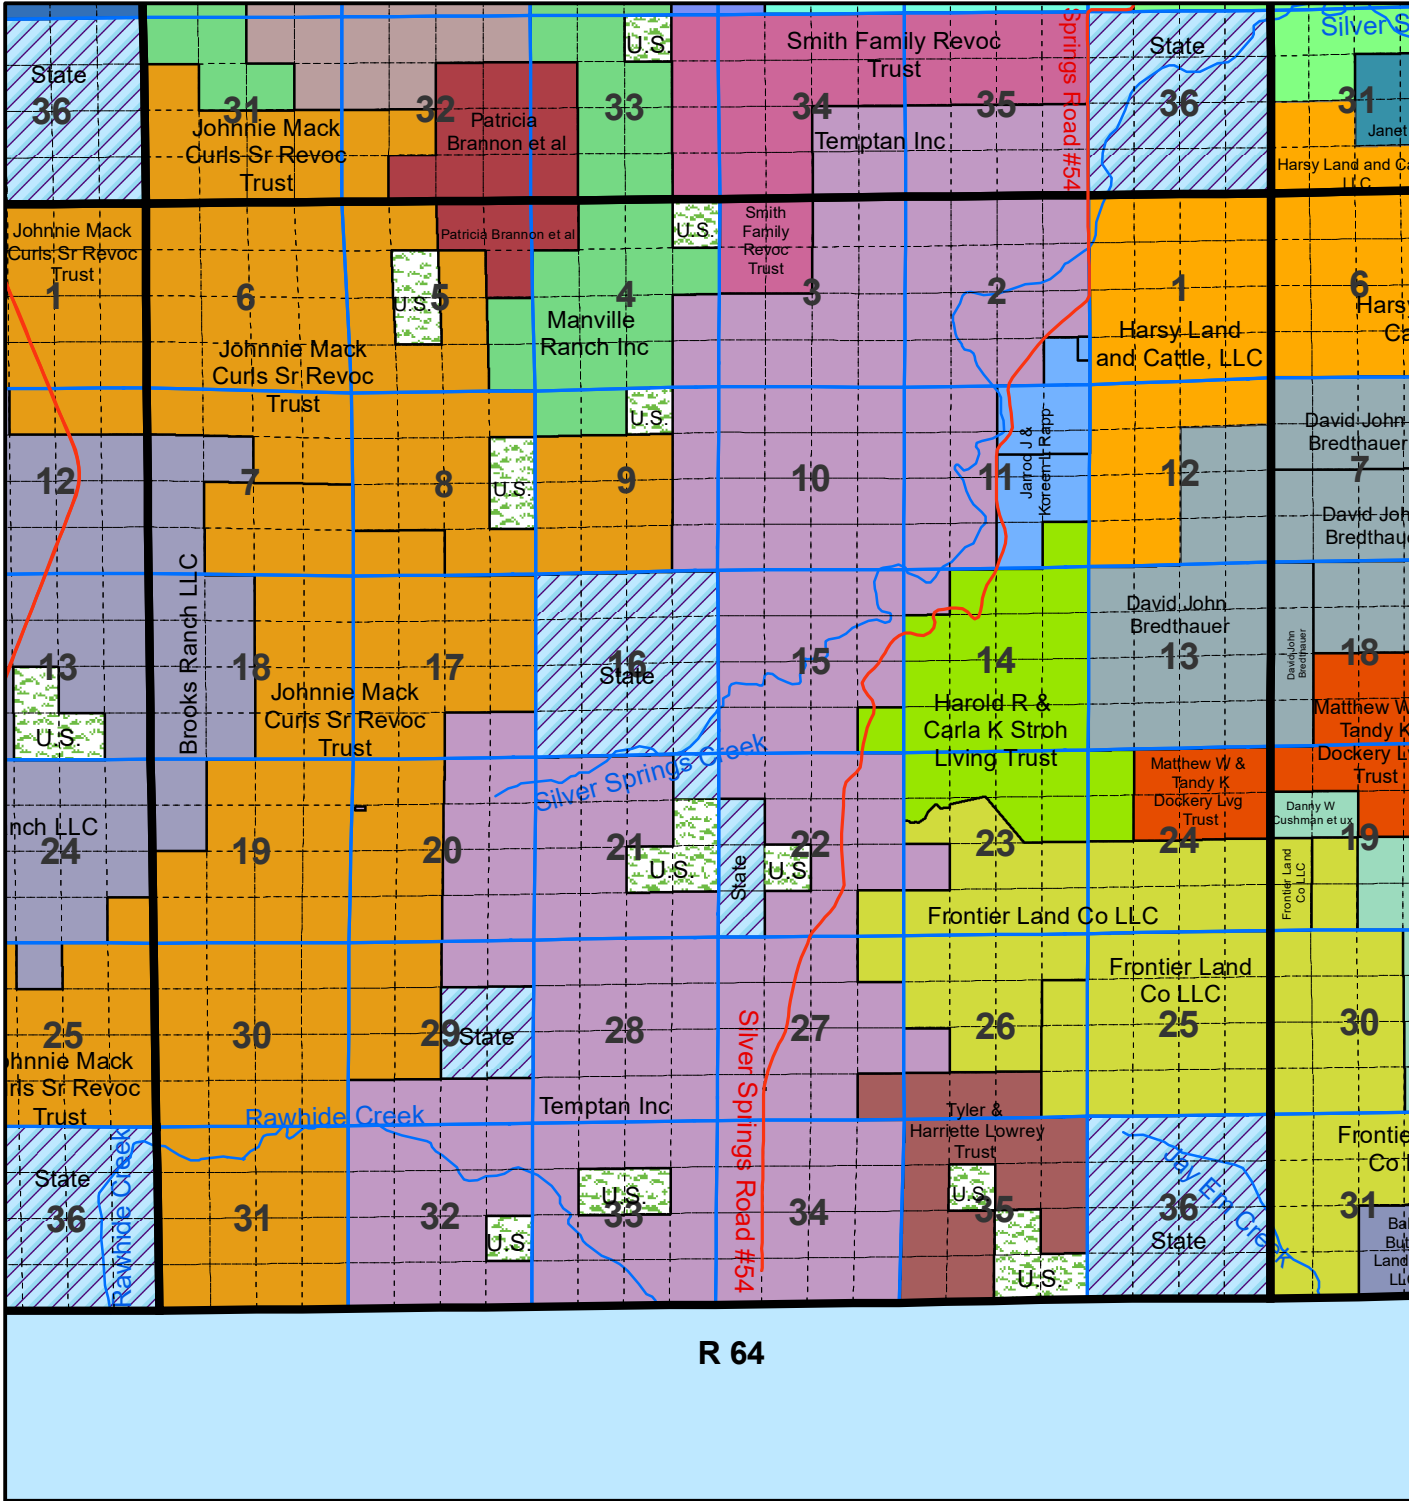

Niobrara County T 31 R 64

The Niobrara County Assessor's Office intends this information to be a representation of property characteristics and value for Tax Purposes only. The user of this information is responsible for further verification of the data.

1 inch equals 1 mile
Updated as of 1/1/2026