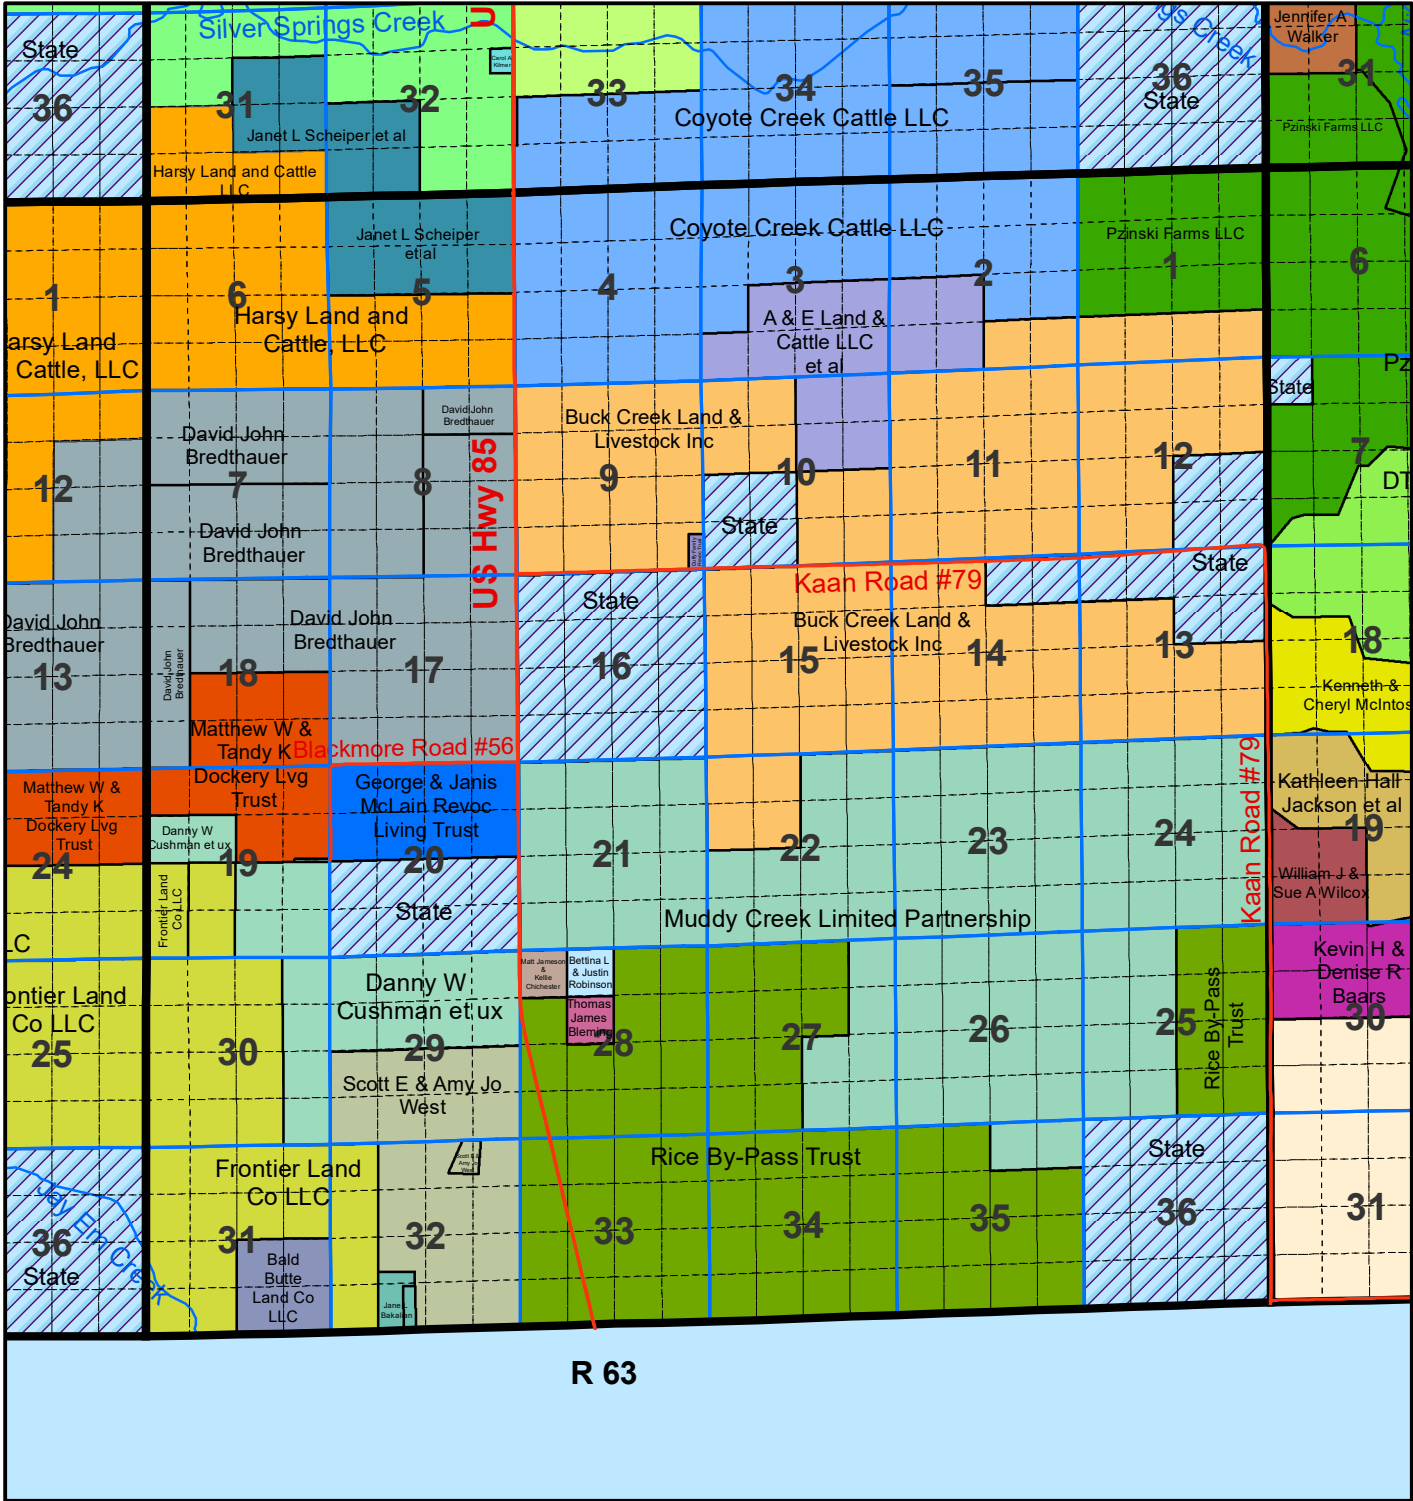

# Niobrara County T 31 R 63

The Niobrara County Assessor's Office intends this information to be a representation of property characteristics and value for Tax Purposes only. The user of this information is responsible for further verification of the data.

1 inch equals 1 mile  
Updated as of 1/1/2026