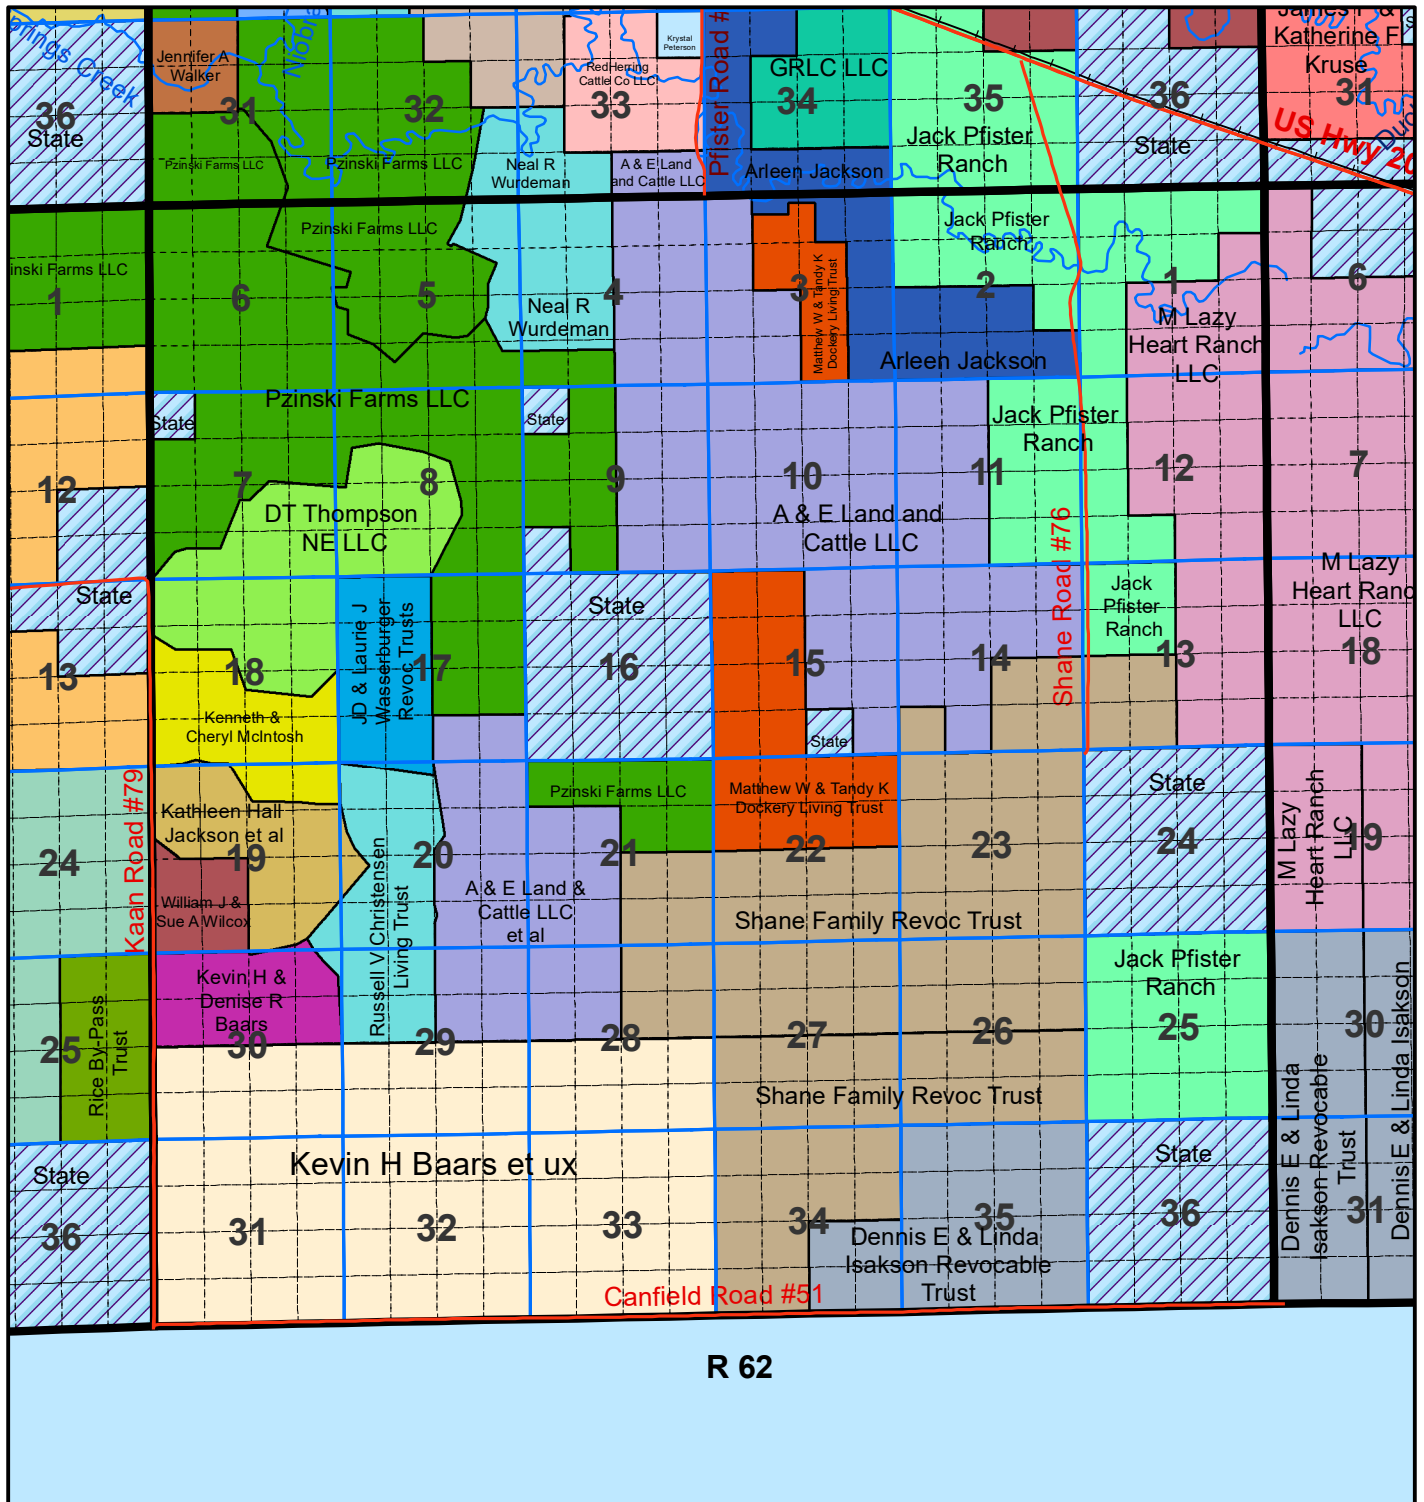

# Niobrara County T 31 R 62

R 62

The Niobrara County Assessor's Office intends this information to be a representation of property characteristics and value for Tax Purposes only. The user of this information is responsible for further verification of the data.

1 inch equals 1 mile  
Updated as of 1/1/2026