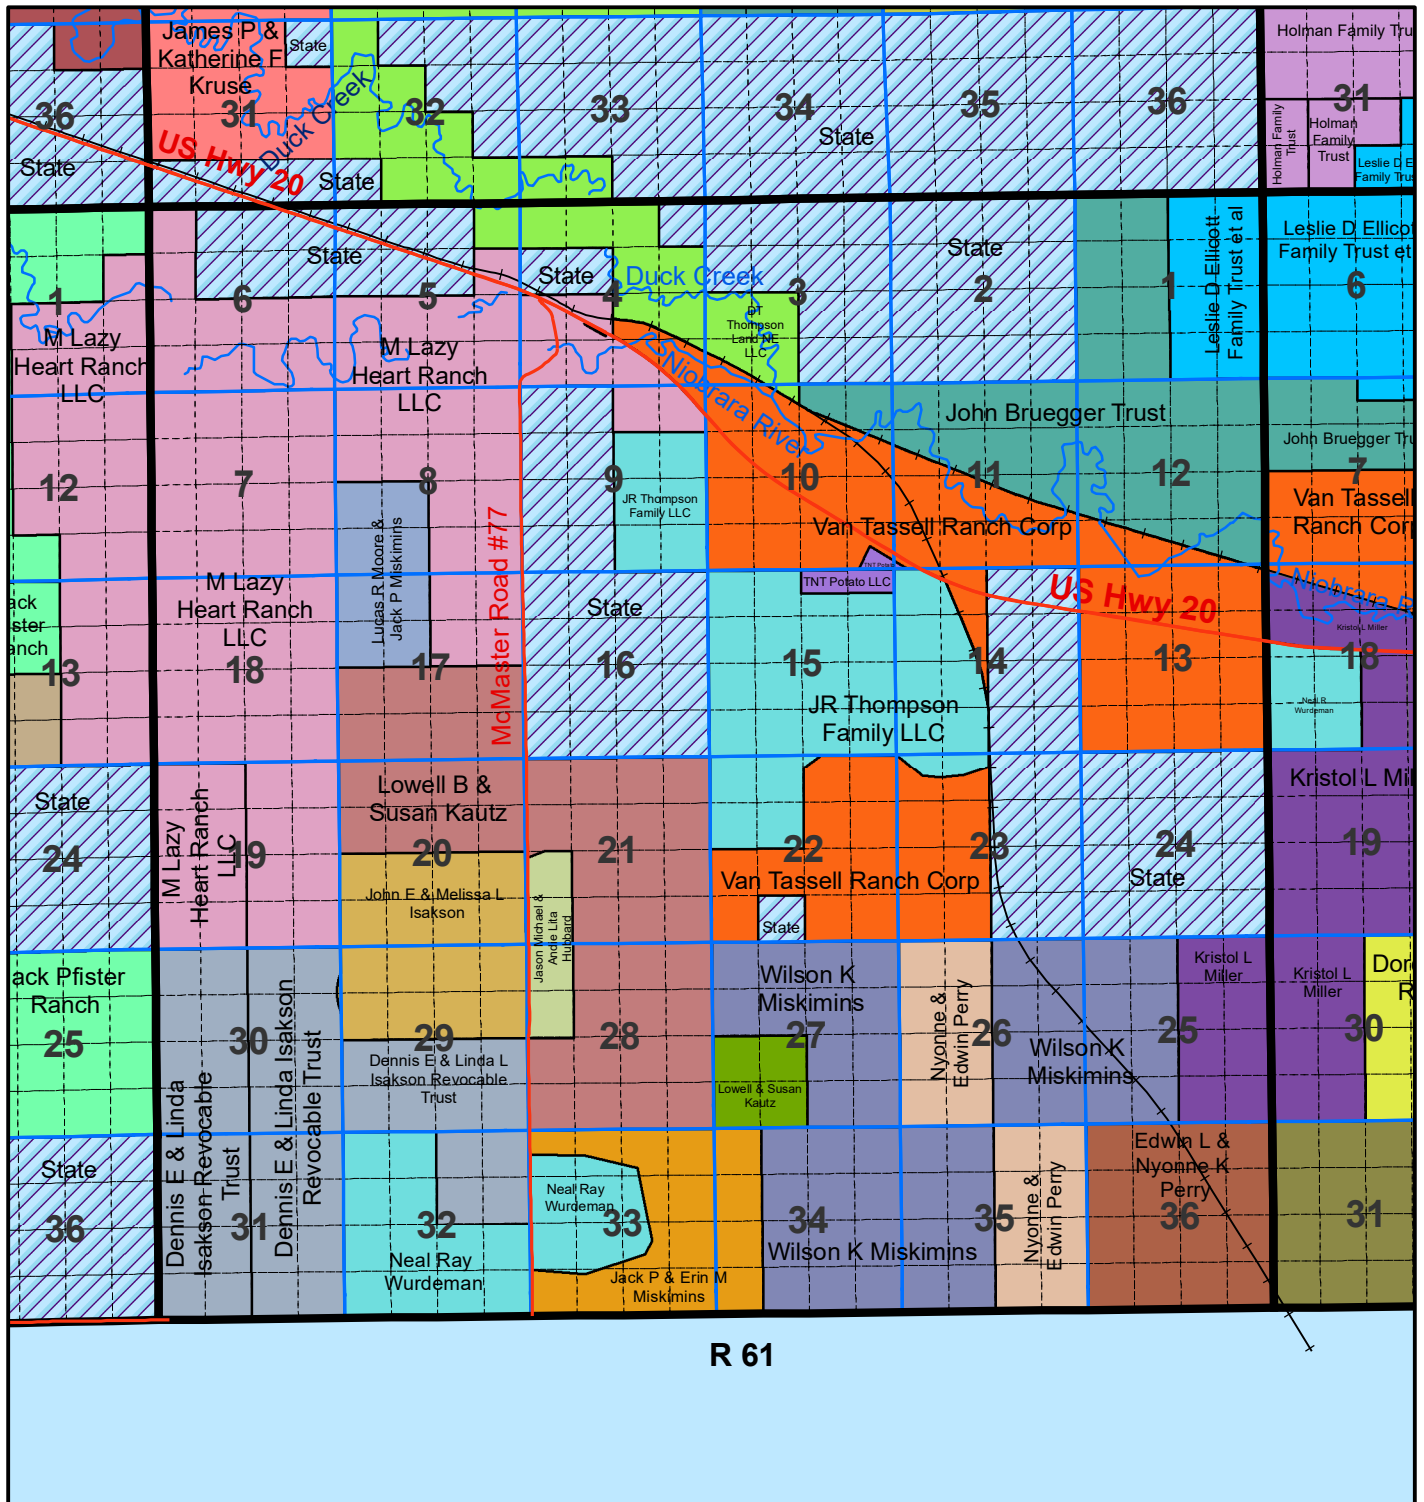

Niobrara County T 31 R 61

The Niobrara County Assessor's Office intends this information to be a representation of property characteristics and value for Tax Purposes only. The user of this information is responsible for further verification of the data.

1 inch equals 1 mile
Updated as of 1/1/2026