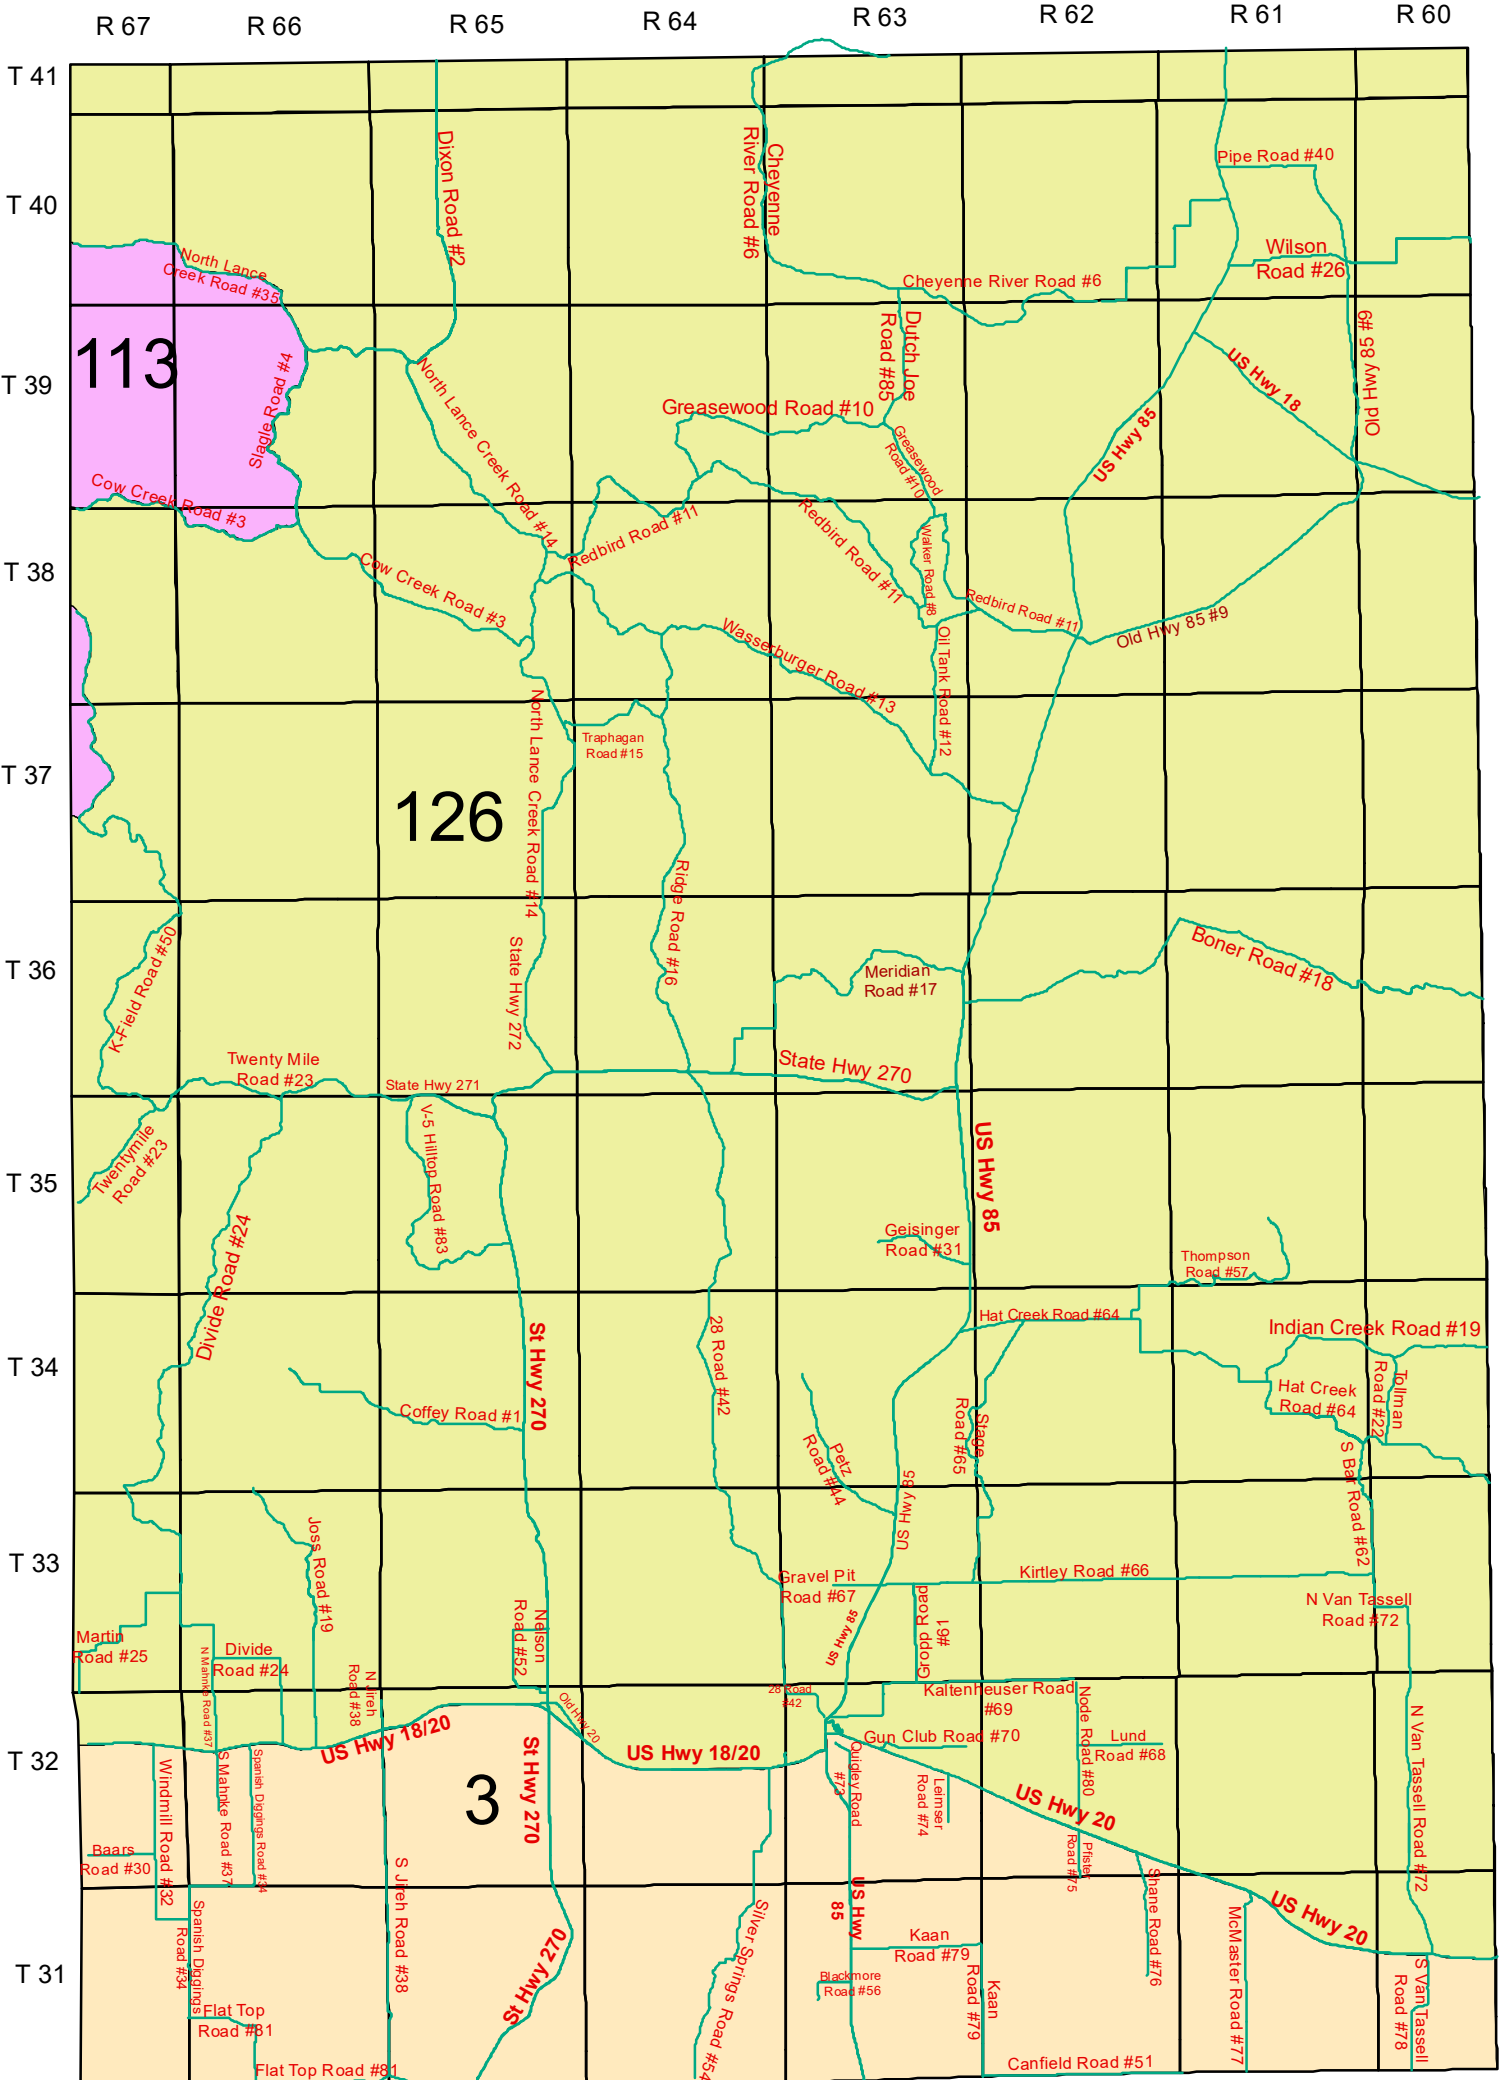

Niobrara County

Map Updated September 2024.

Elk Hunting Areas

To view the most current ownership information please visit: https://www.niobraracounty.org/_departments/_assessor/parcel_viewer.asp

This map is provided by Niobrara County, Wyoming and is for display purposes only. This is NOT survey quality.

Any user accepts this map as is, with all faults, and assumes all responsibility for use thereof. Independent verification of all information contained on this map should be obtained by the end user. The Niobrara County Assessor's Office makes no warranties as to the validity and assumes no liability associated with the use or misuse of this information.