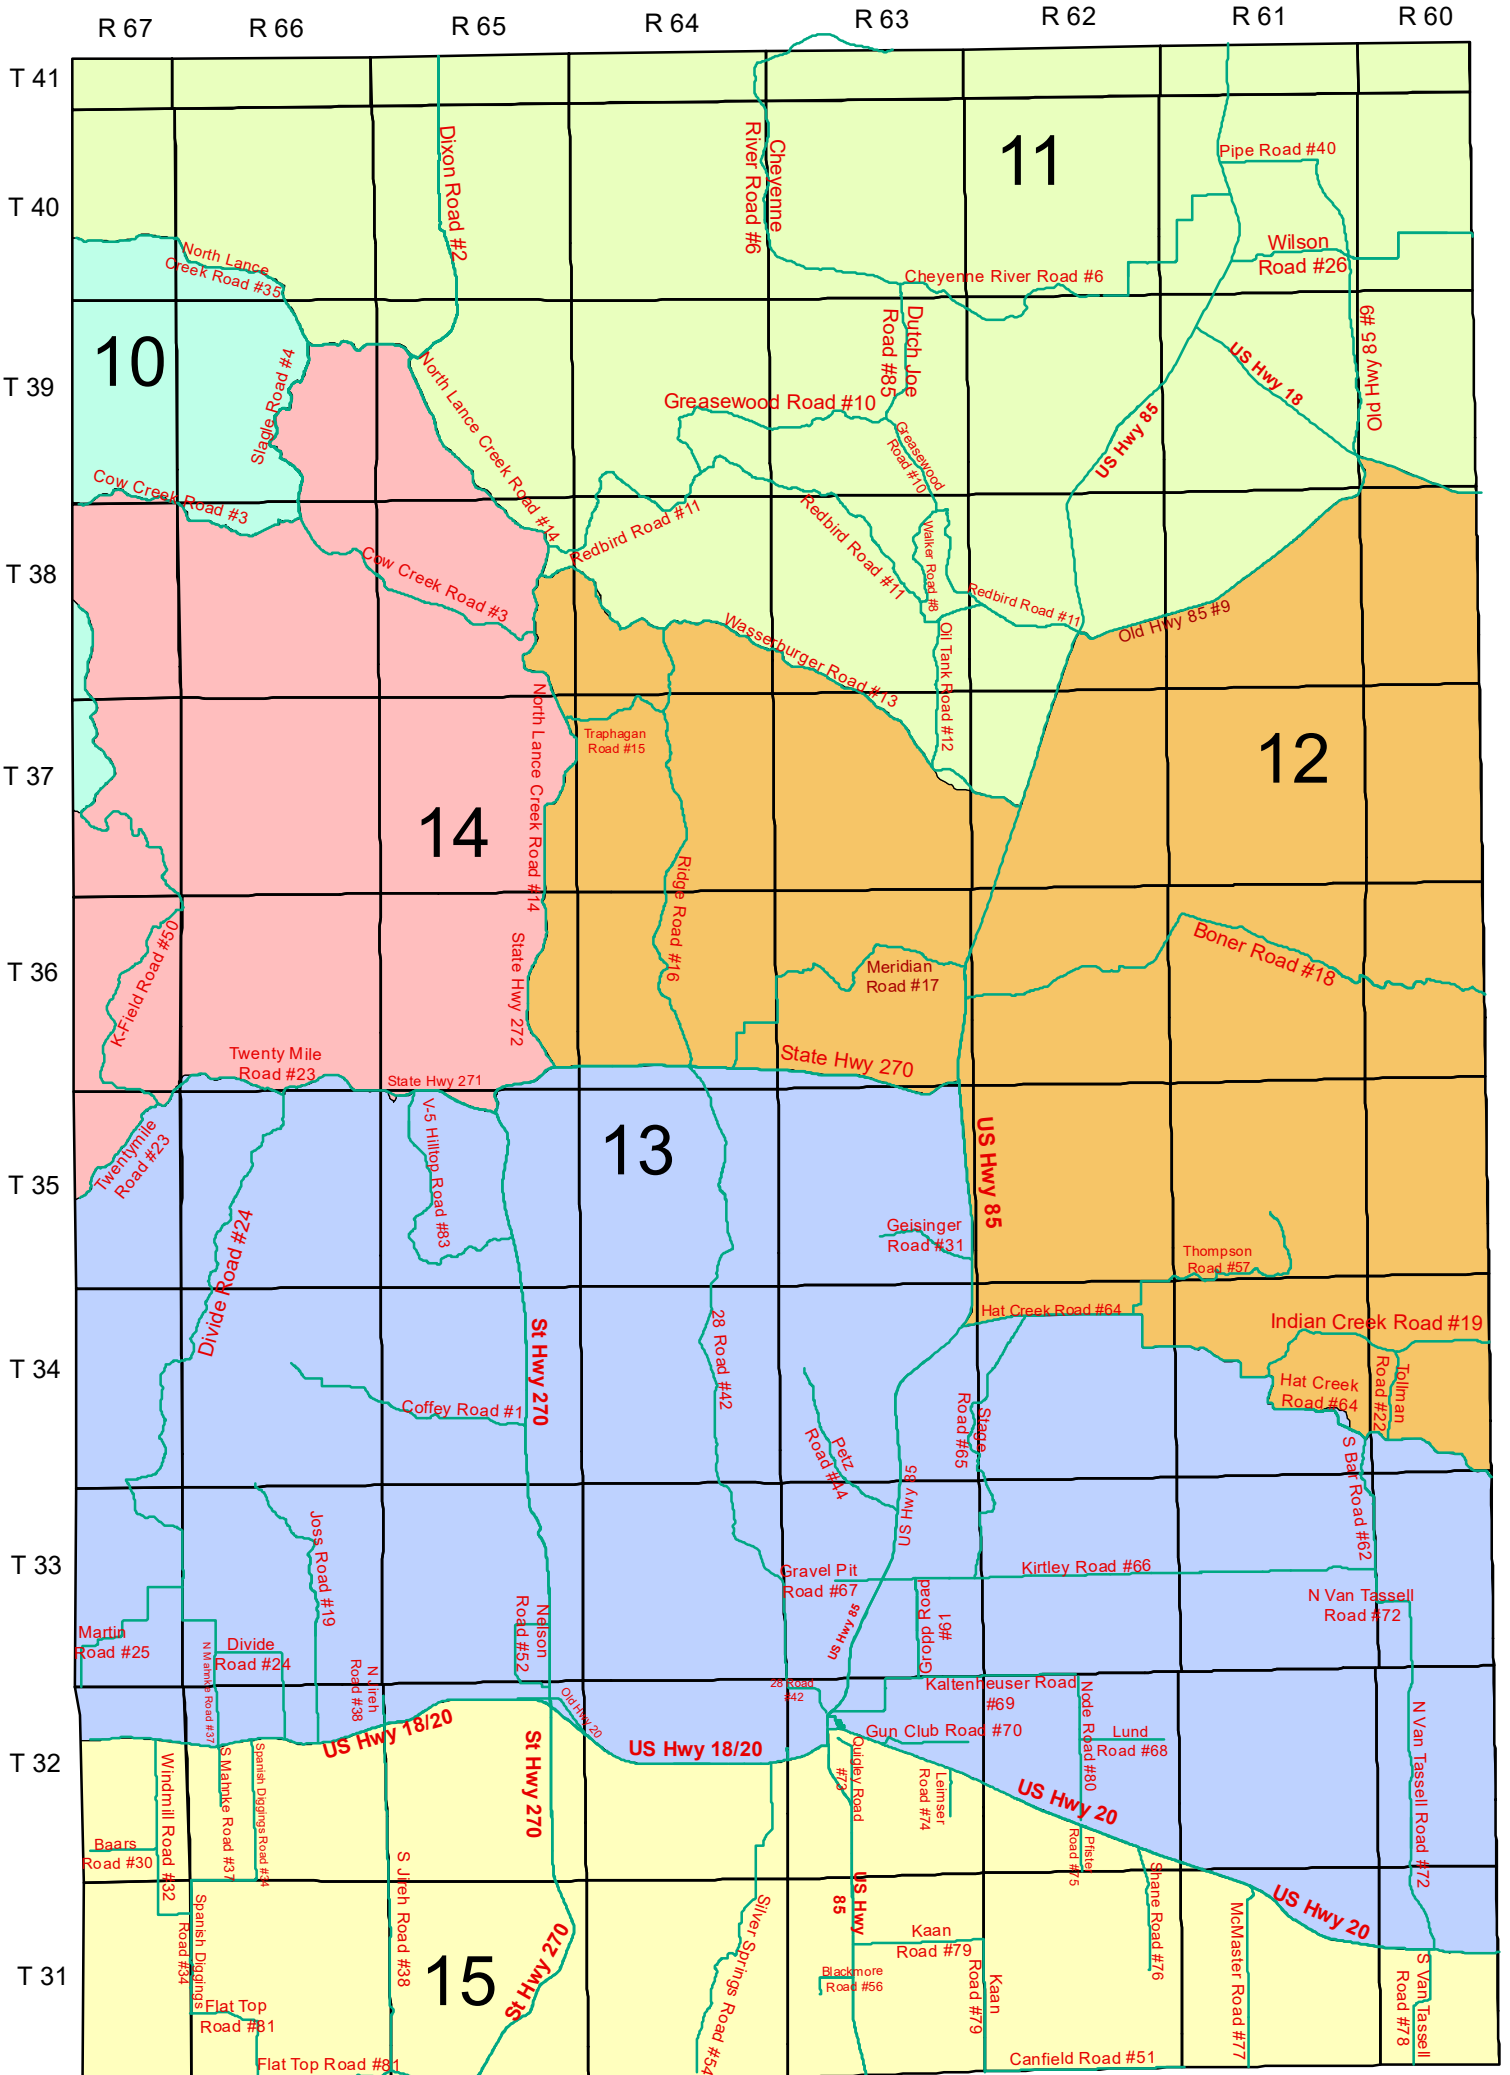

Niobrara County

Map Updated September 2024.

Deer Hunting Areas

To view the most current ownership information please visit: https://www.niobraracounty.org/_departments/_assessor/parcel_viewer.asp

This map is provided by Niobrara County, Wyoming and is for display purposes only. This is NOT survey quality.

Any user accepts this map as is, with all faults, and assumes all responsibility for use thereof. Independent verification of all information contained on this map should be obtained by the end user. The Niobrara County Assessor's Office makes no warranties as to the validity and assumes no liability associated with the use or misuse of this information.