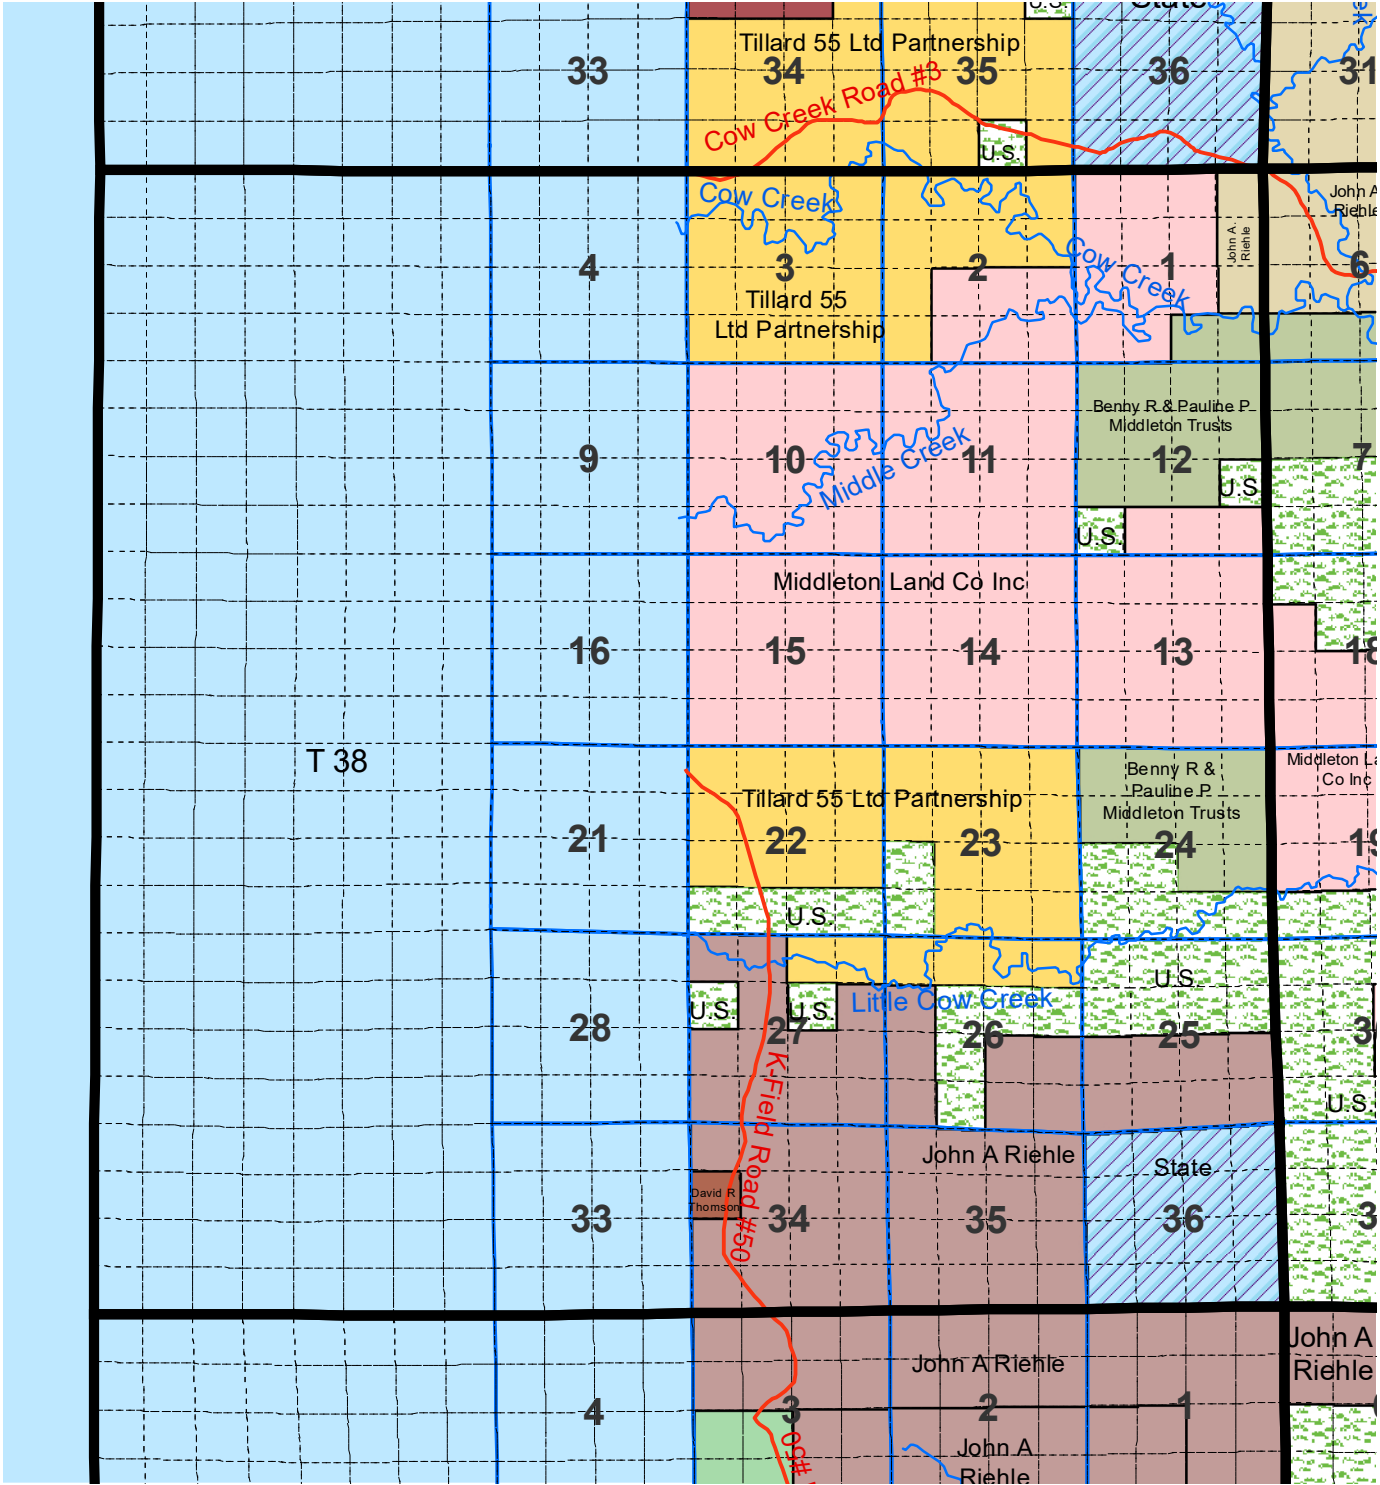

# Niobrara County T 38 R 67

The Niobrara County Assessor's Office intends this information to be a representation of property characteristics and value for Tax Purposes only. The user of this information is responsible for further verification of data.