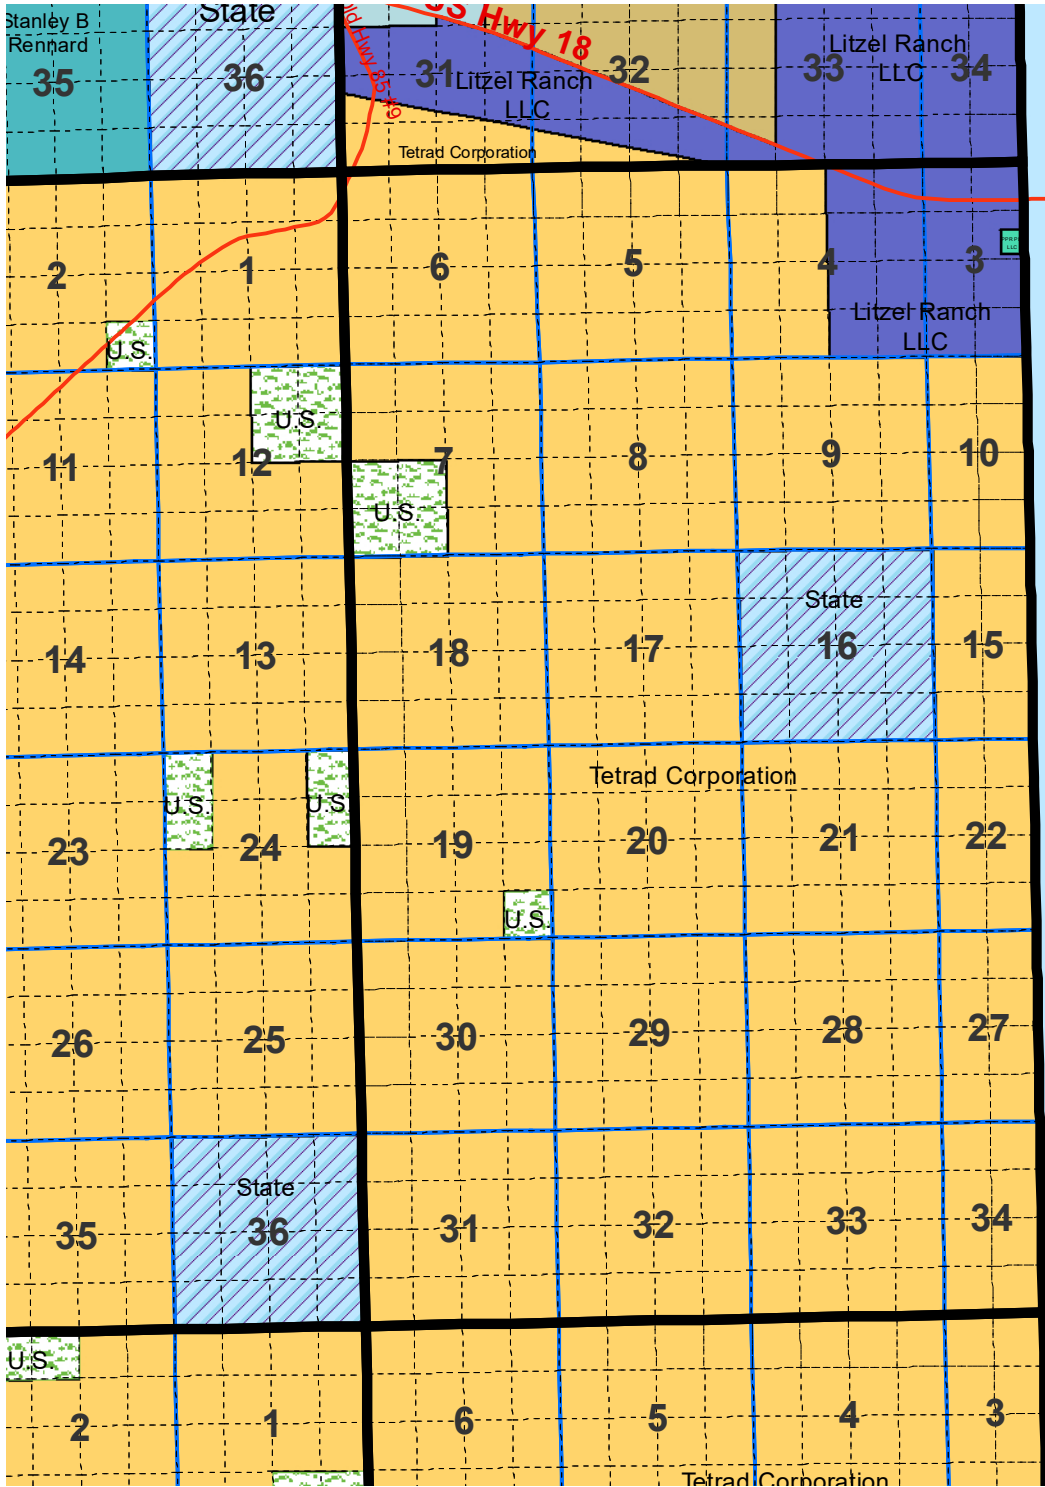

Niobrara County T 38 R 60

T 38

The Niobrara County Assessor's Office intends this information to be a representation of property characteristics and value for Tax Purposes only. The user of this information is responsible for further verification of data.