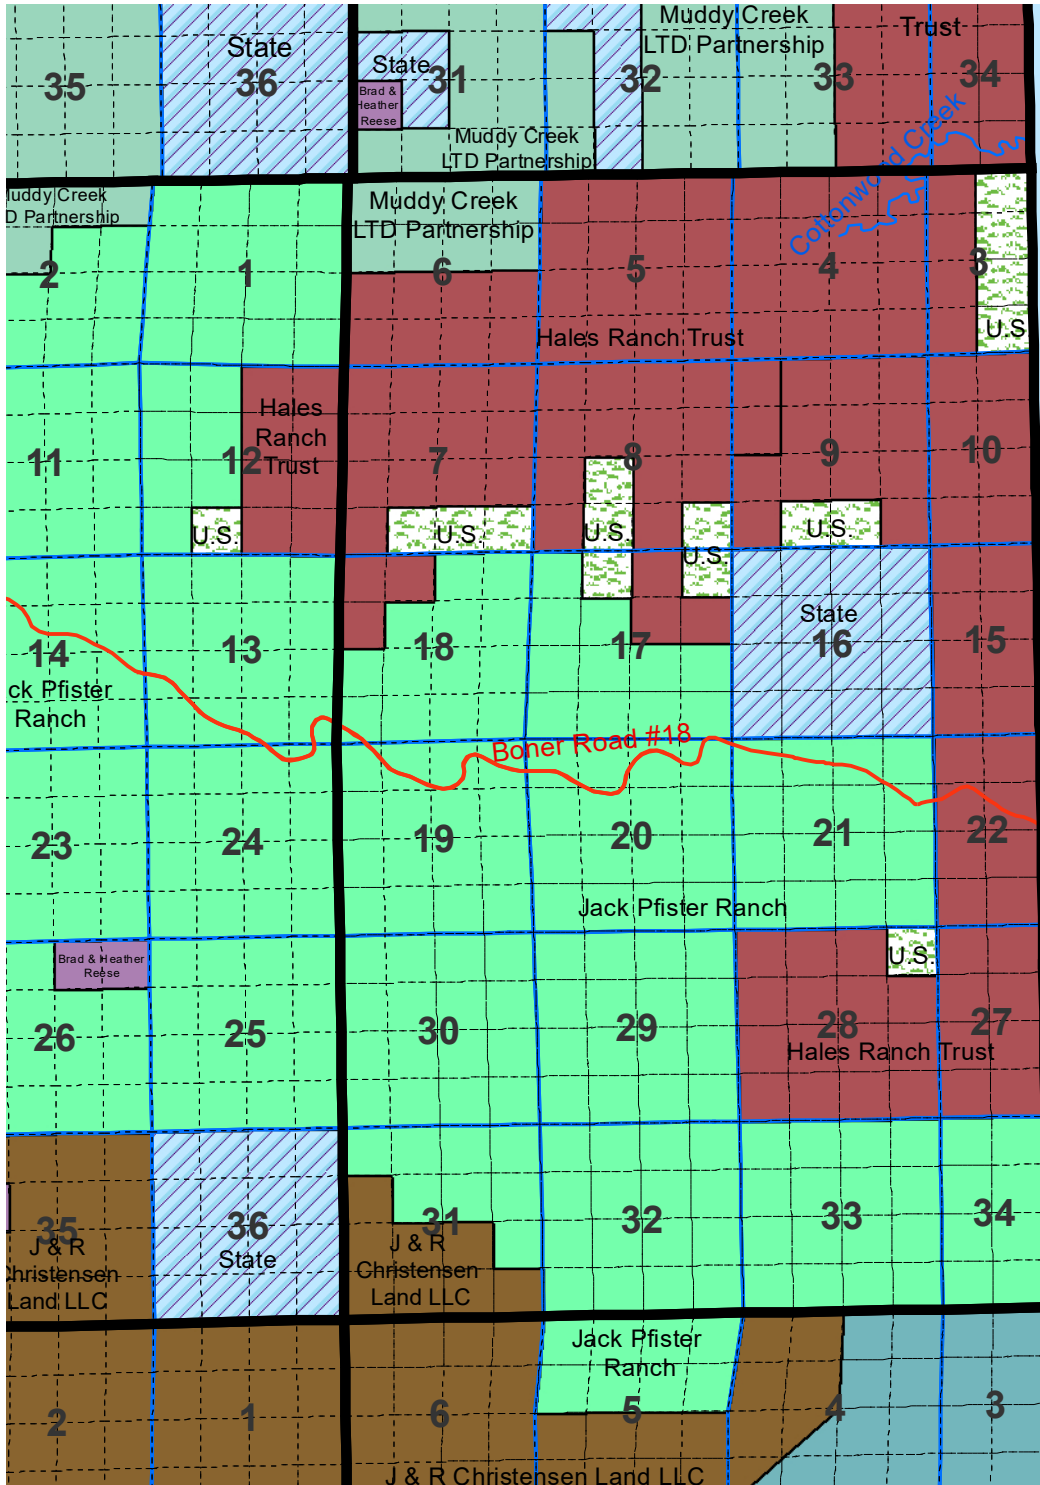

# Niobrara County T 36 R 60

T 36

The Niobrara County Assessor's Office intends this information to be a representation of property characteristics and value for Tax Purposes only. The user of this information is responsible for further verification of data.