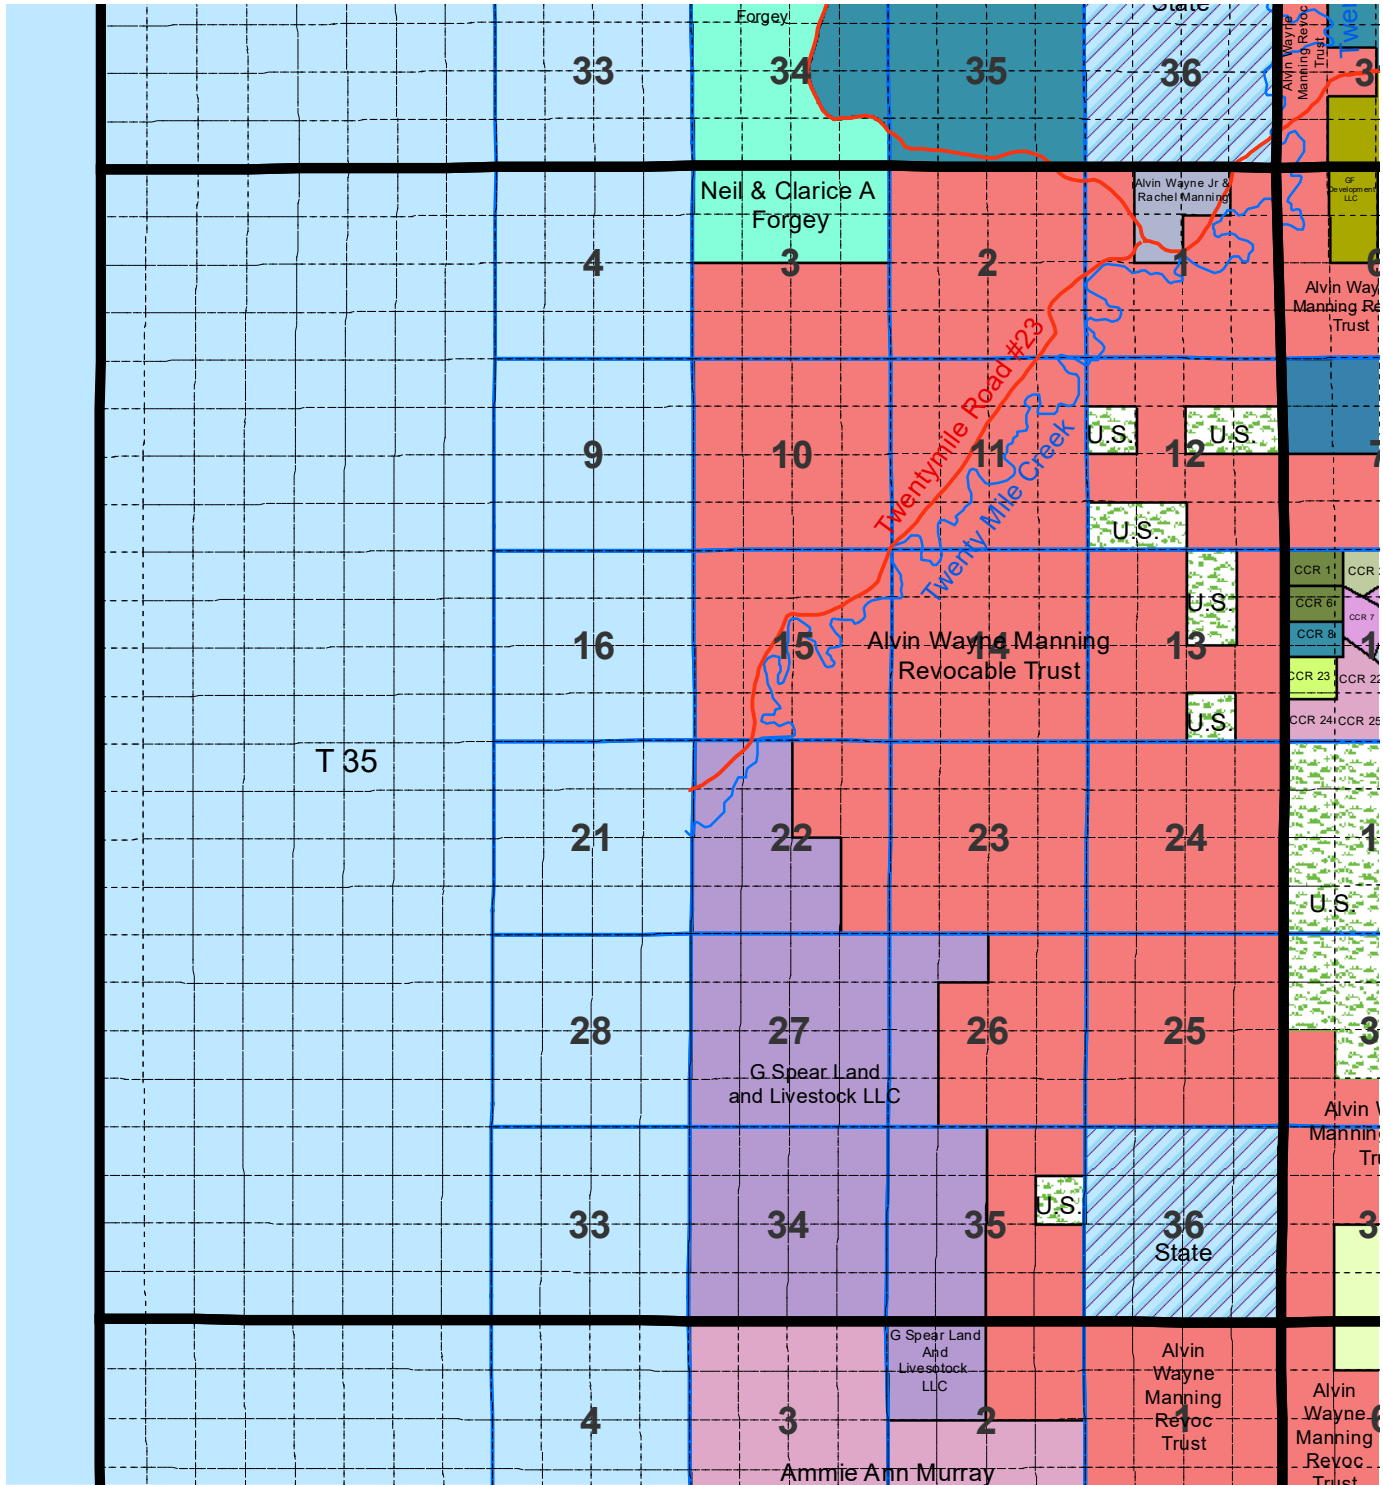

# Niobrara County T 35 R 67

The Niobrara County Assessor's Office intends this information to be a representation of property characteristics and value for Tax Purposes only. The user of this information is responsible for further verification of data.