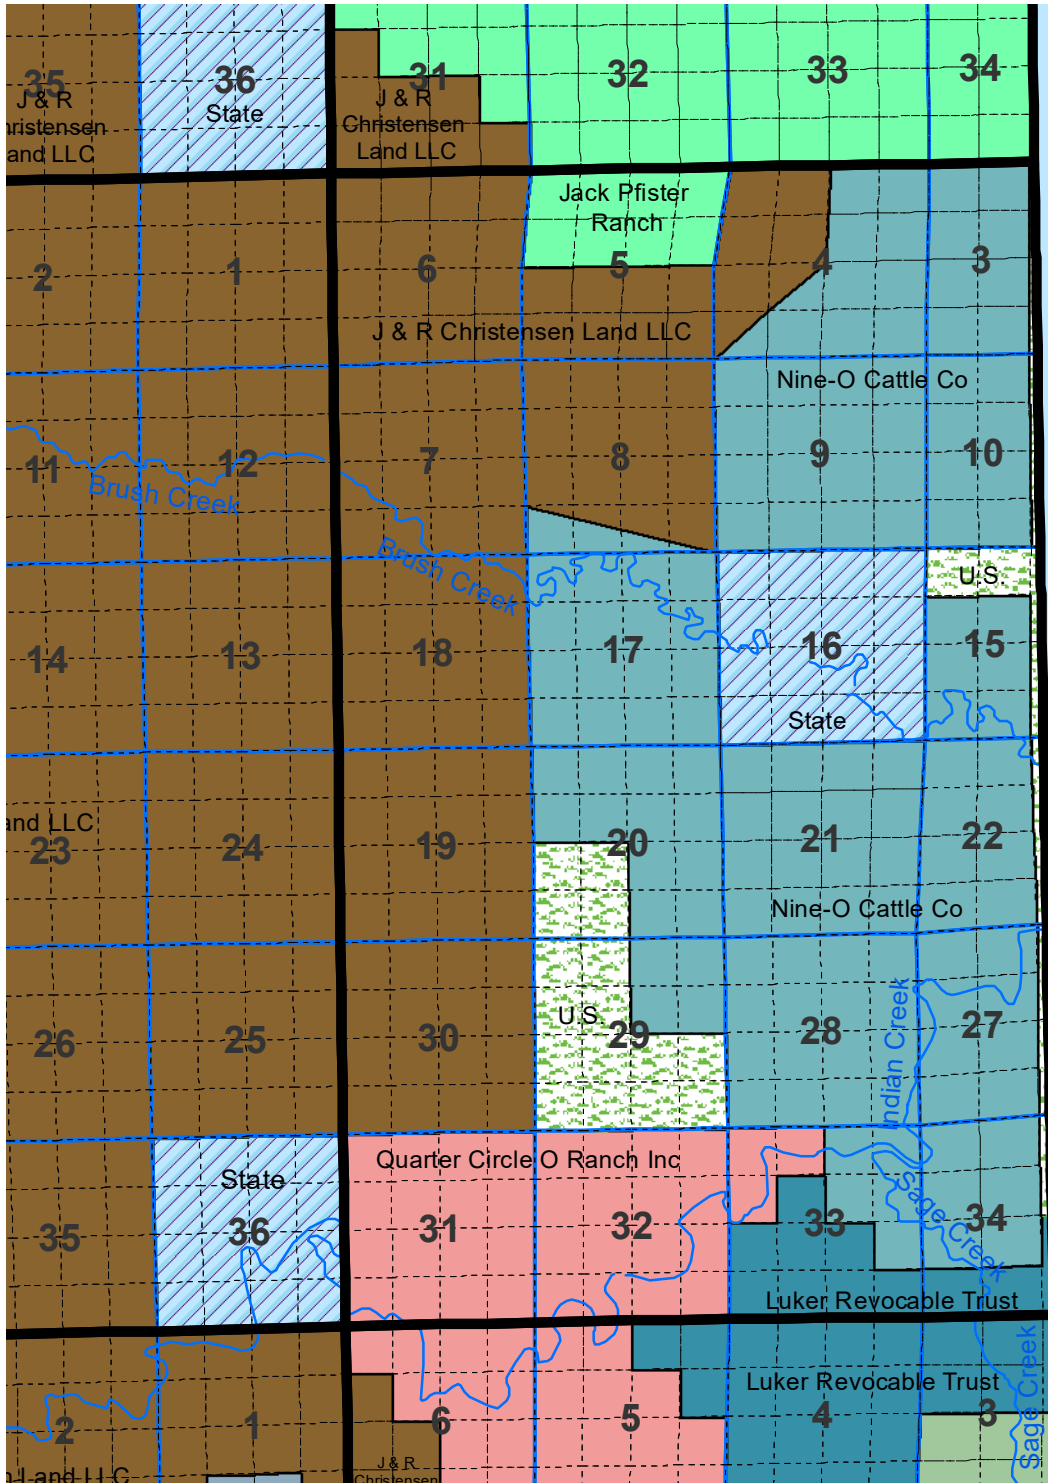

# Niobrara County T 35 R 60

T 35

The Niobrara County Assessor's Office intends this information to be a representation of property characteristics and value for Tax Purposes only. The user of this information is responsible for further verification of data.