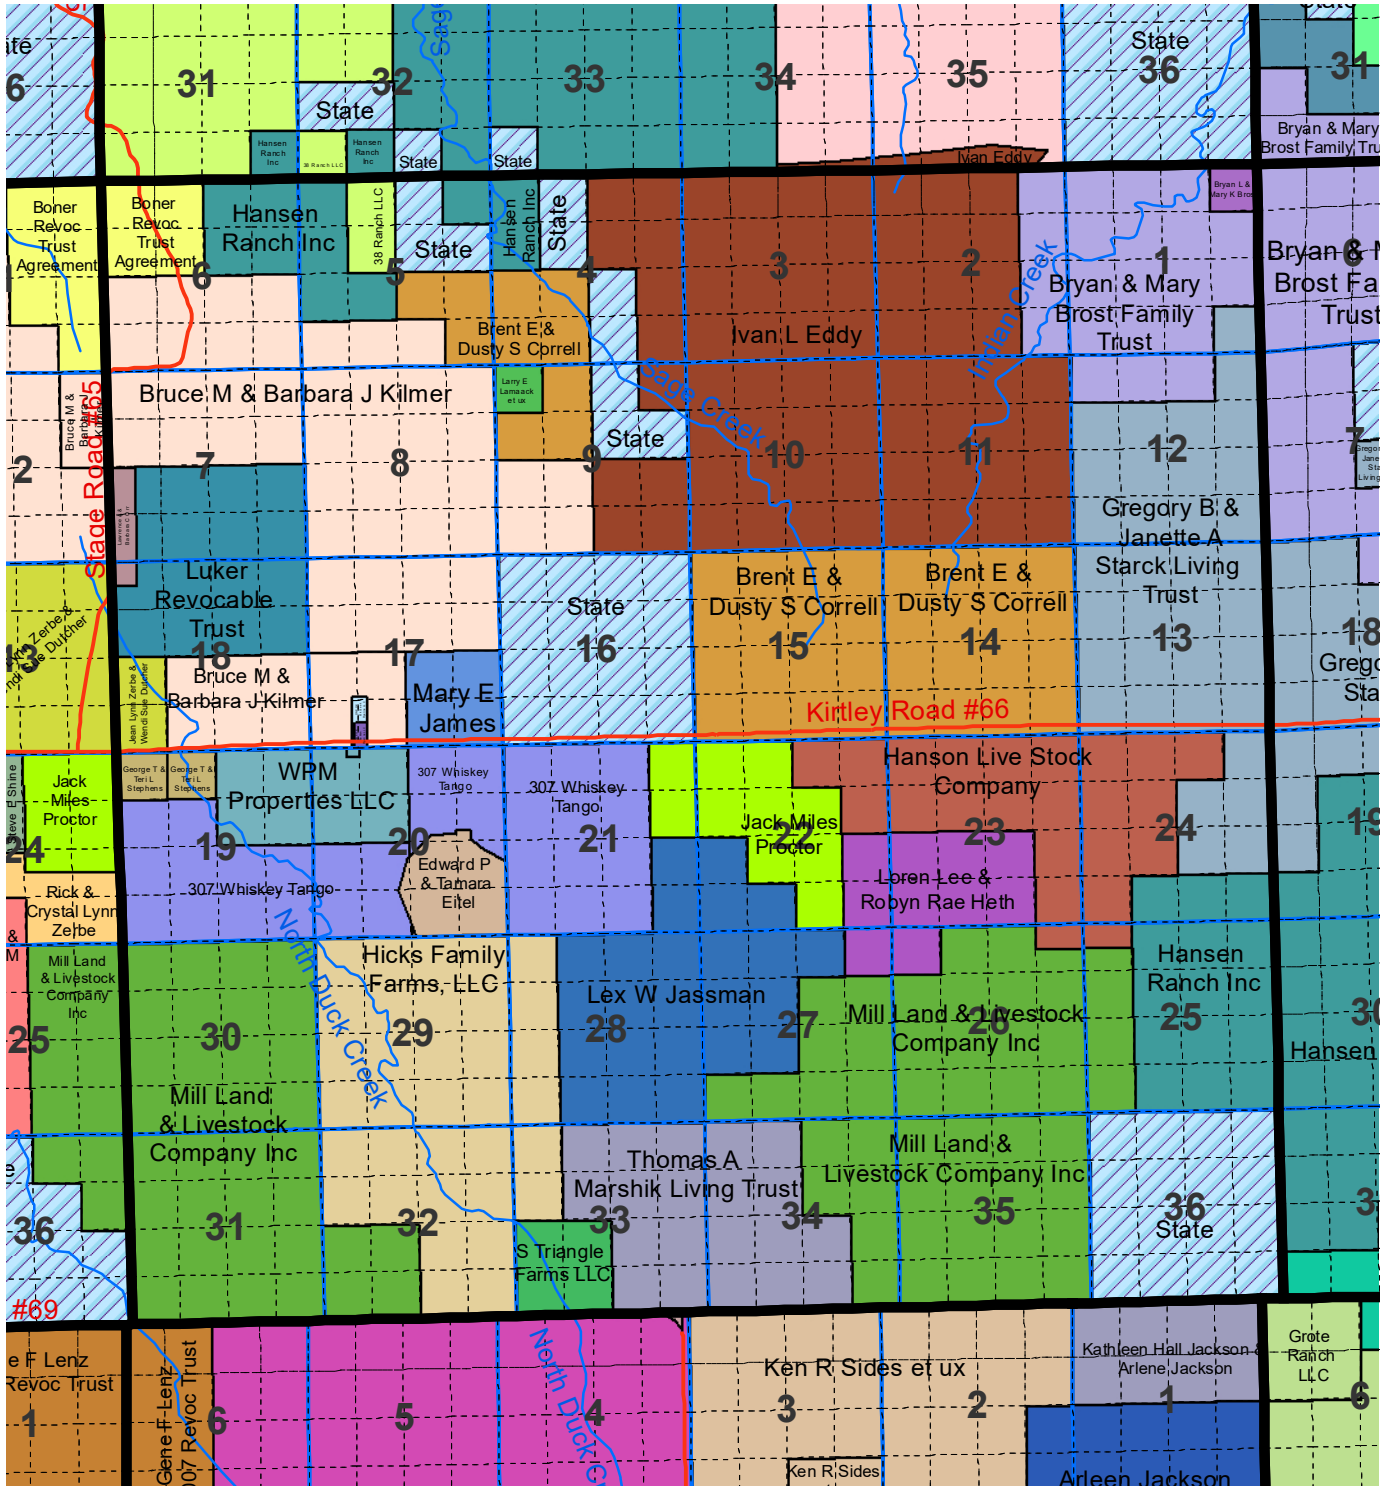

Niobrara County T 33 R 62

The Niobrara County Assessor's Office intends this information to be a representation of property characteristics and value for Tax Purposes only. The user of this information is responsible for further verification of data.