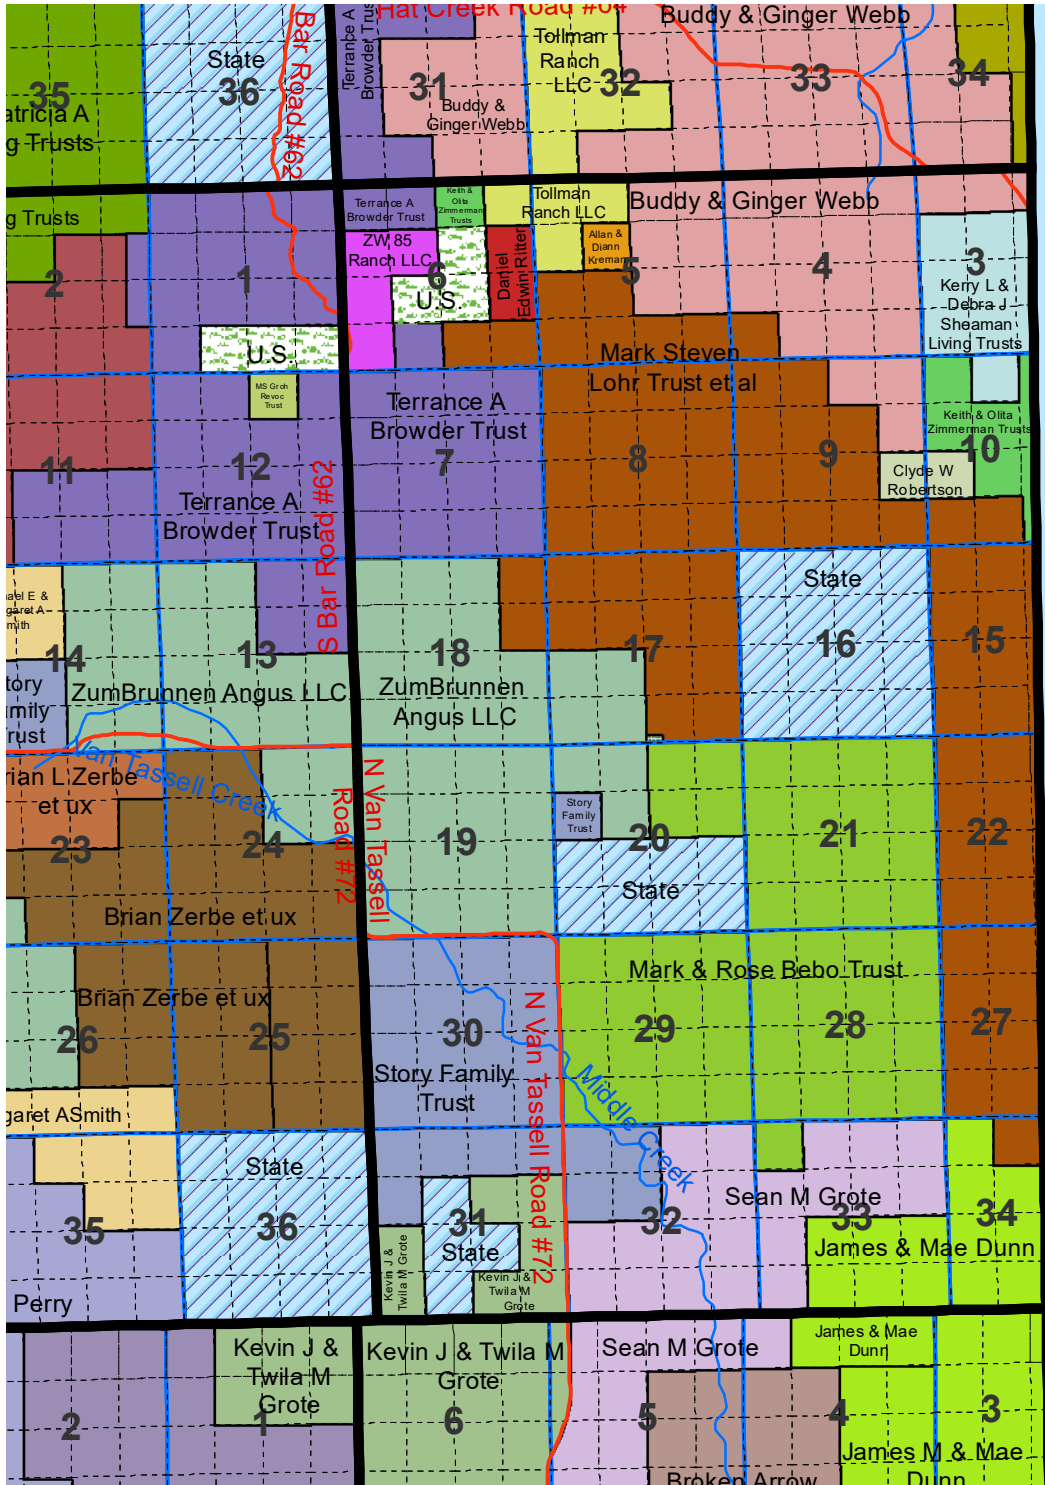

# Niobrara County T 33 R 60

T 33

The Niobrara County Assessor's Office intends this information to be a representation of property characteristics and value for Tax Purposes only. The user of this information is responsible for further verification of data.