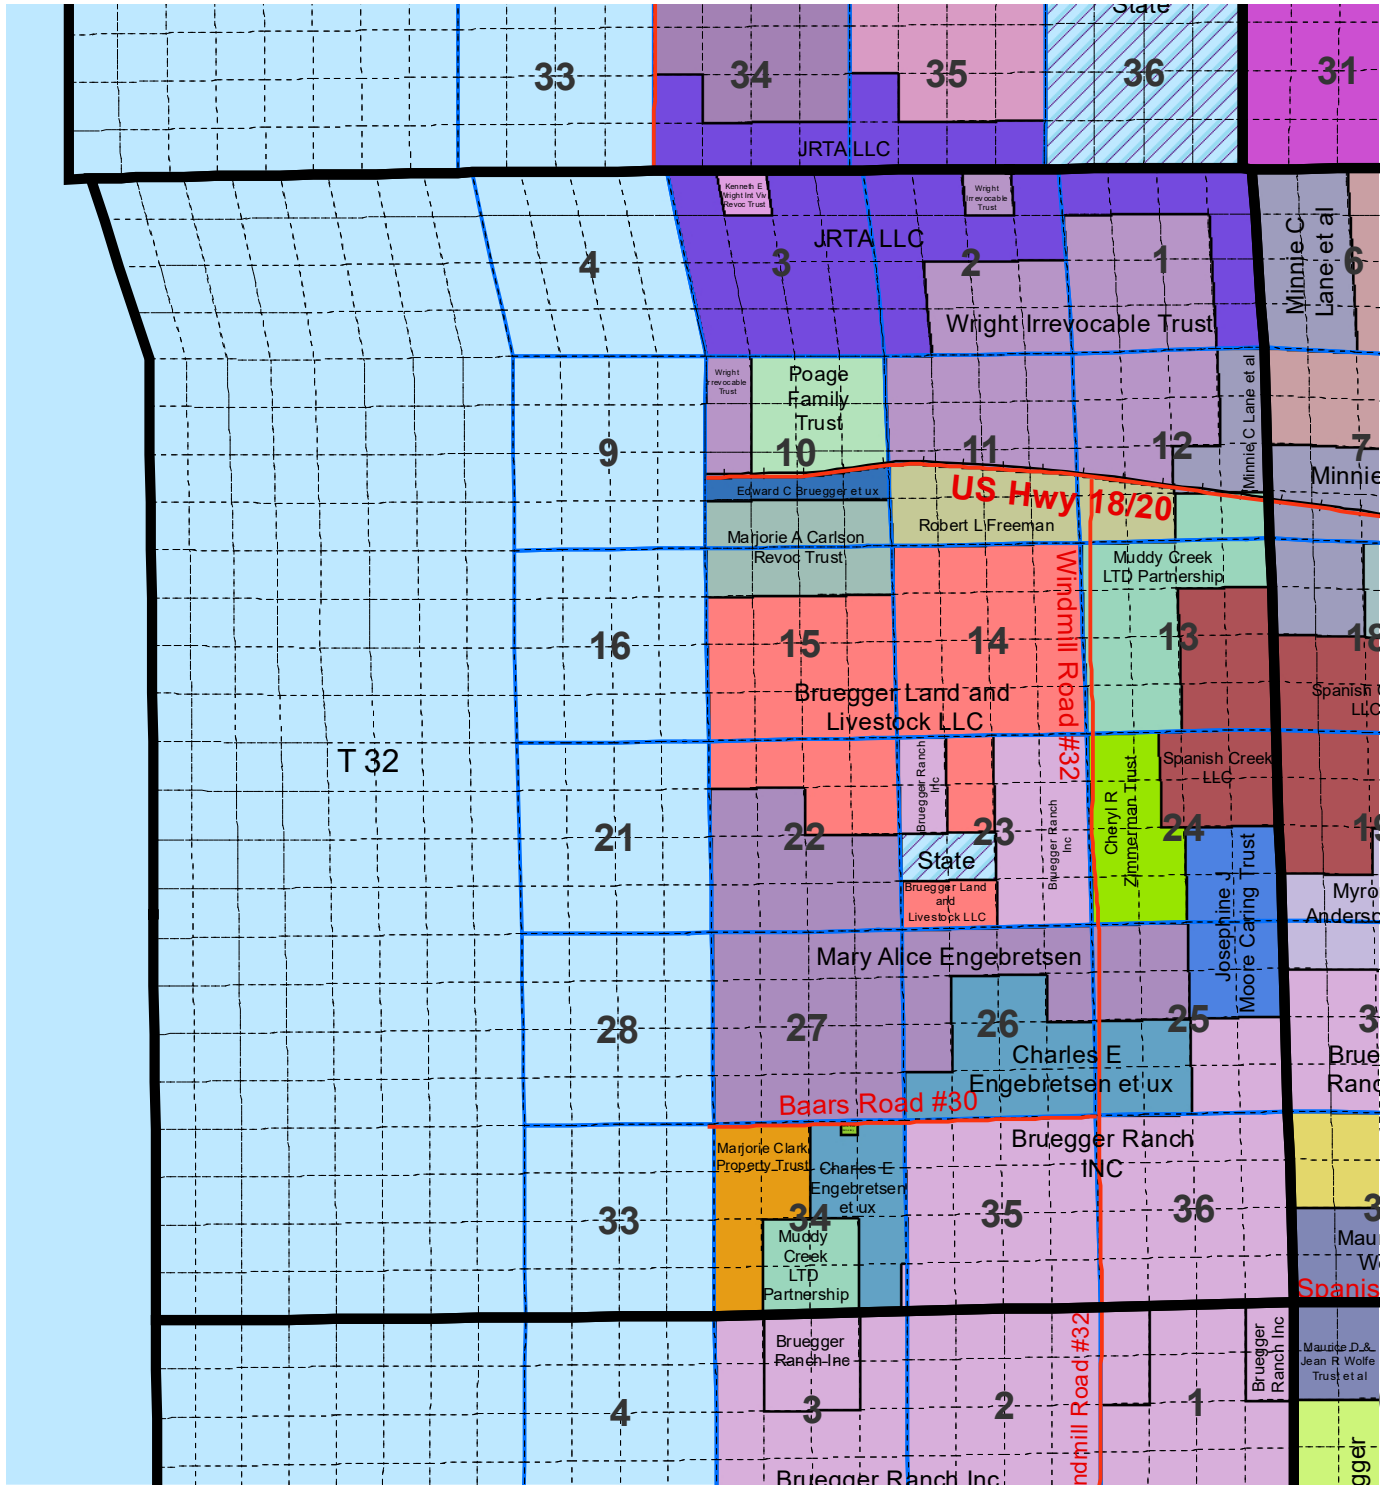

# Niobrara County T 32 R 67

The Niobrara County Assessor's Office intends this information to be a representation of property characteristics and value for Tax Purposes only. The user of this information is responsible for further verification of data.