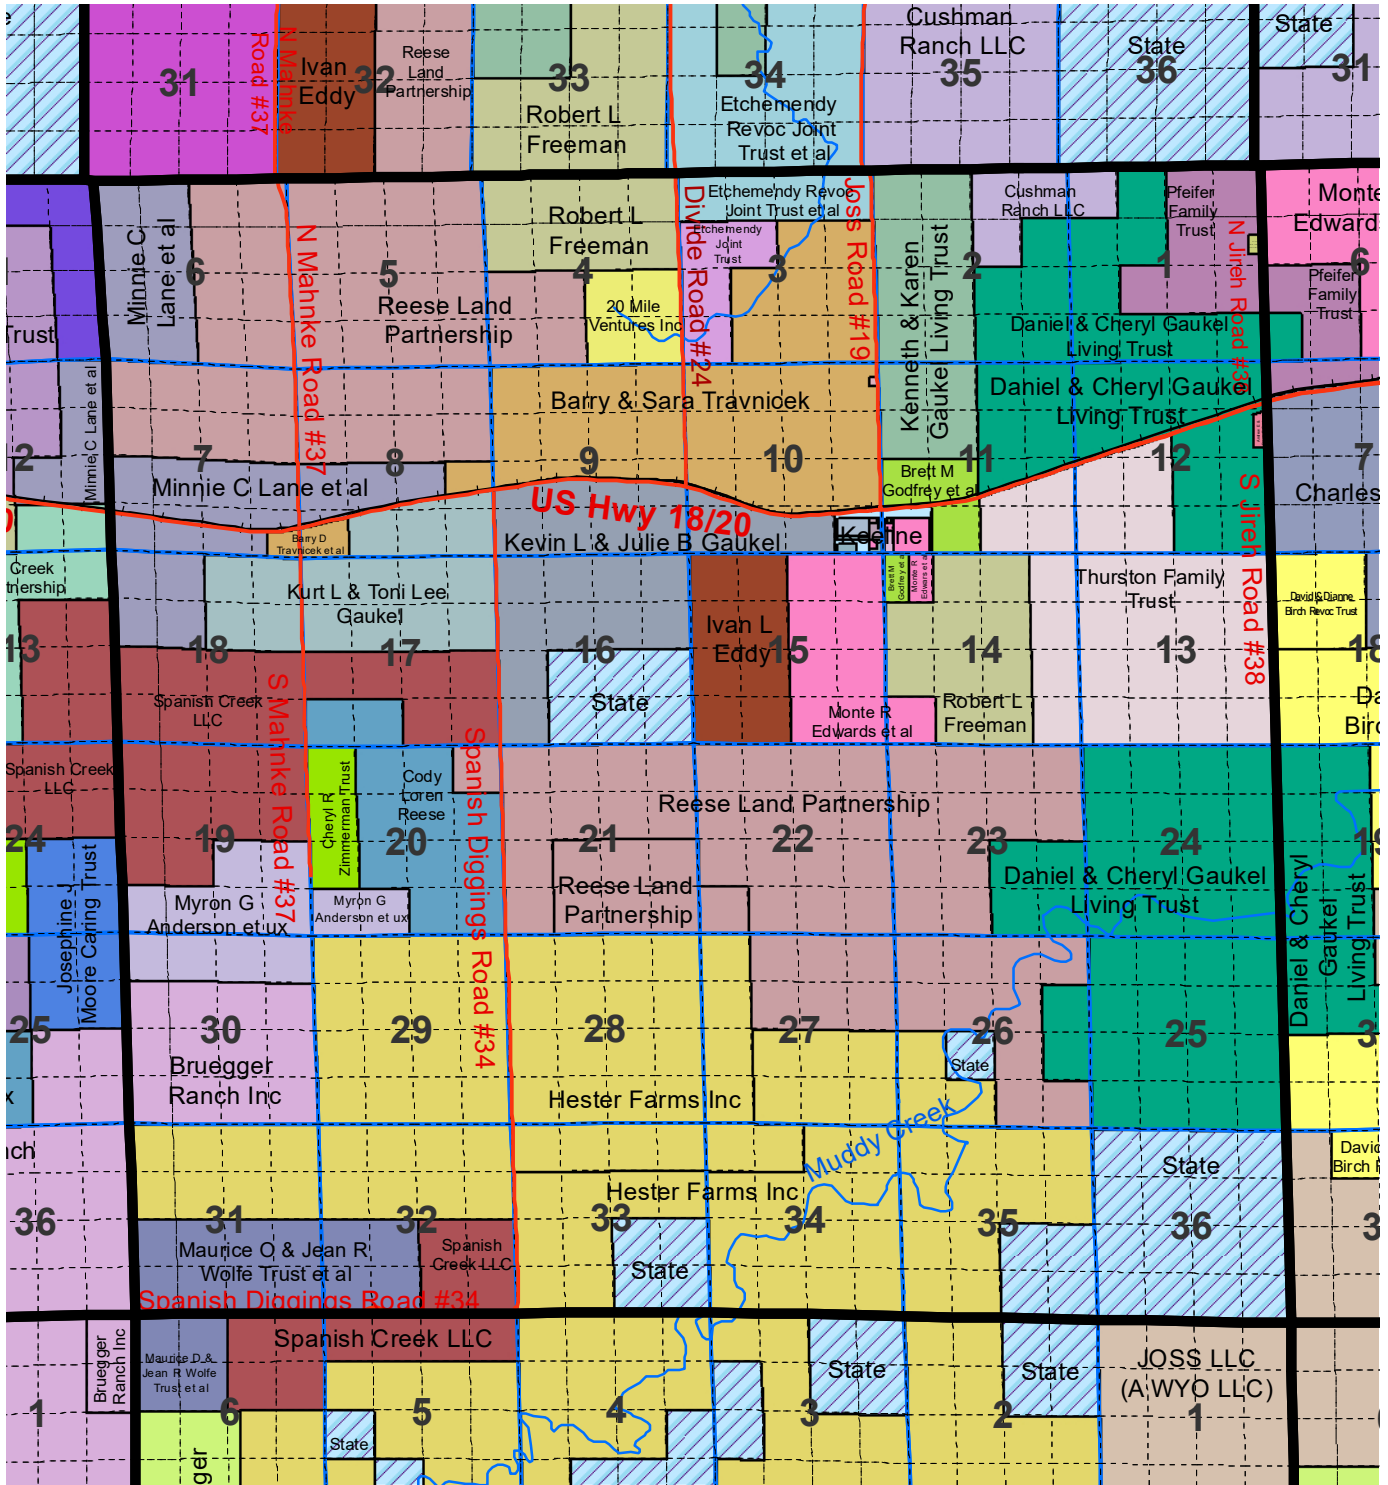

# Niobrara County T 32 R 66

The Niobrara County Assessor's Office intends this information to be a representation of property characteristics and value for Tax Purposes only. The user of this information is responsible for further verification of data.