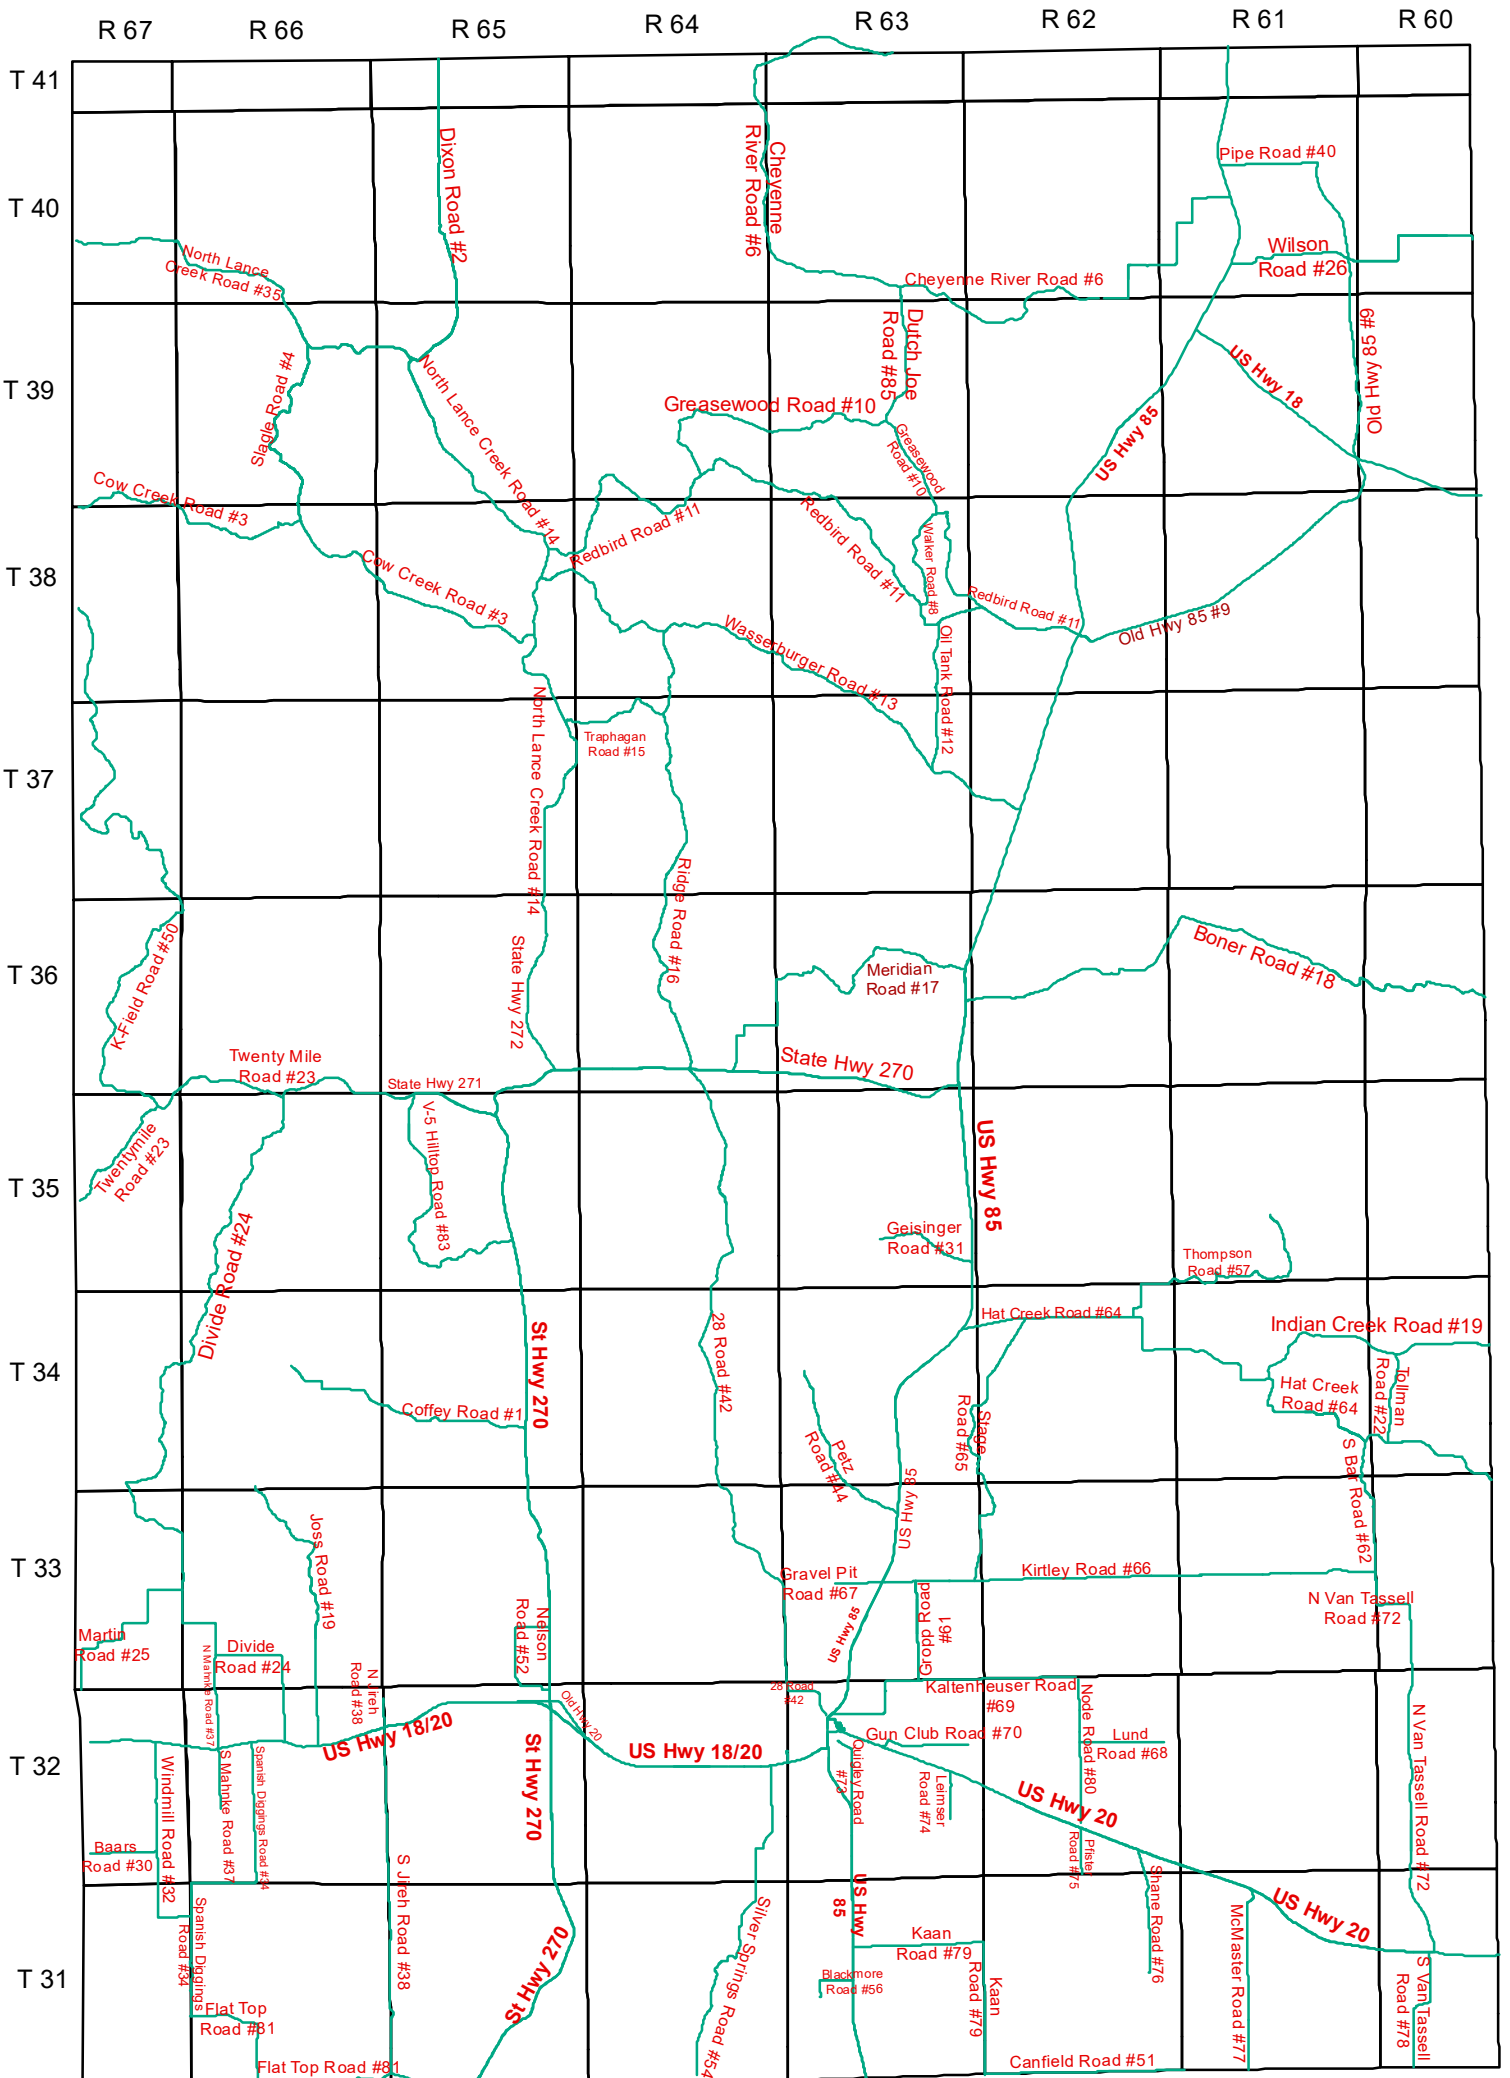

# Niobrara County

To view the most current ownership information please visit: [https://www.niobraracounty.org/\\_departments/\\_assessor/parcel\\_viewer.asp](https://www.niobraracounty.org/_departments/_assessor/parcel_viewer.asp)

This map is provided by Niobrara County, Wyoming and is for display purposes only. This is NOT survey quality. Any user accepts this map as is, with all faults, and assumes all responsibility for use thereof. Independent verification of all information contained on this map should be obtained by the end user. The Niobrara County Assessor's Office makes no warranties as to the validity and assumes no liability associated with the use or misuse of this information.