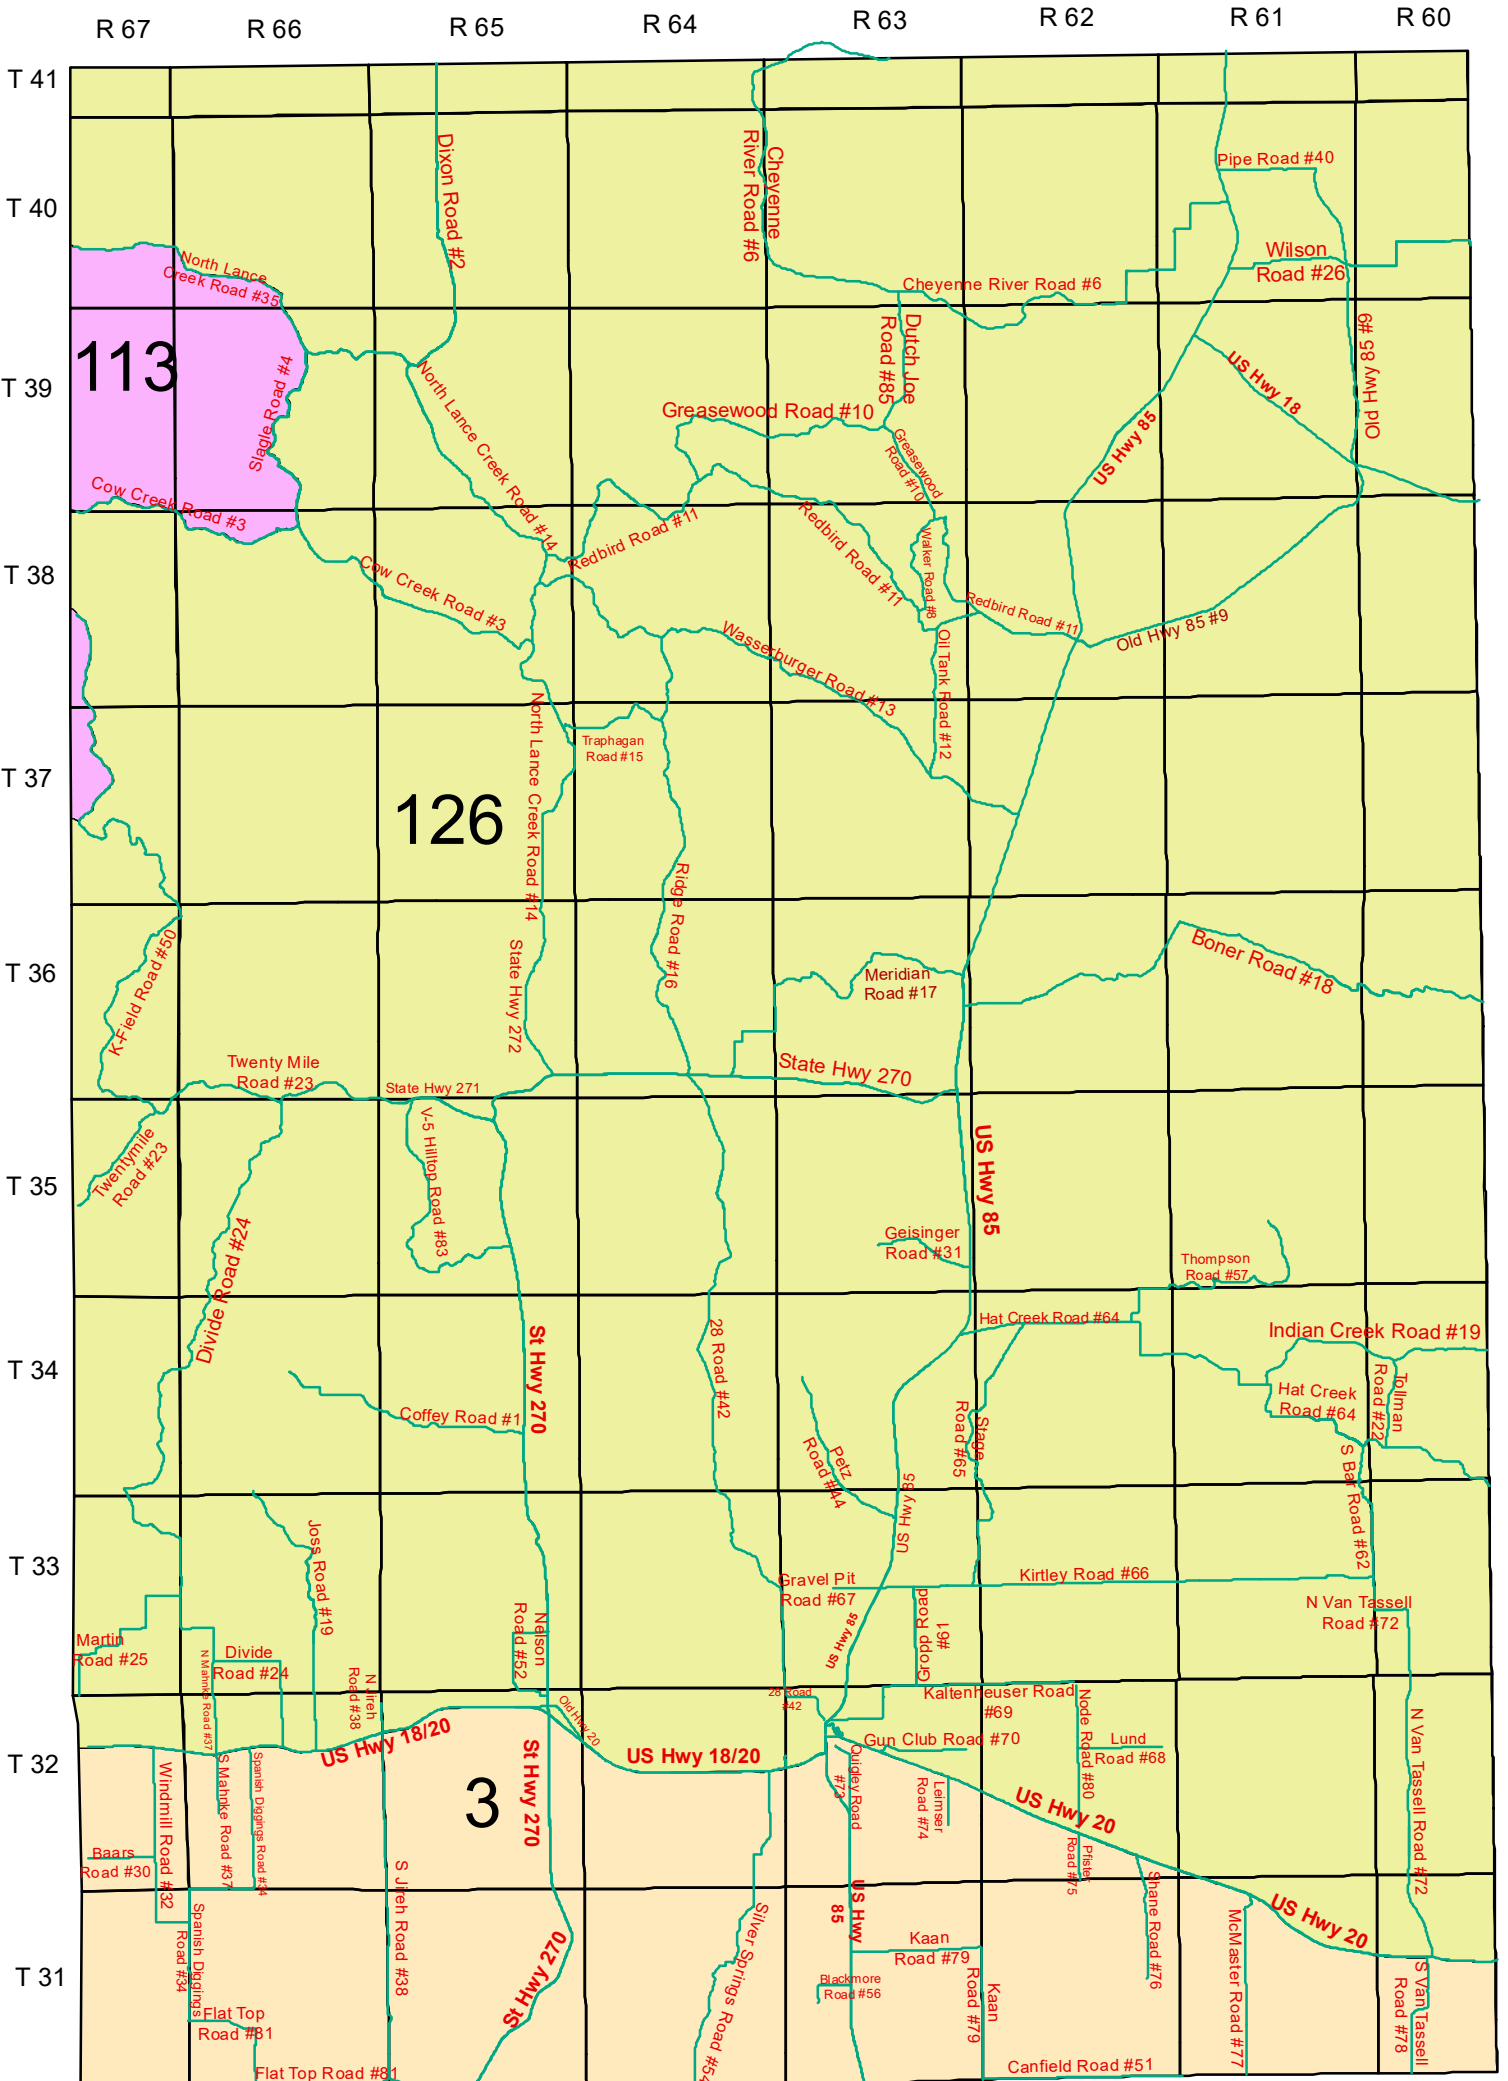

Niobrara County

Map Updated May 2022.

Elk Hunting Areas

To view the most current ownership information please visit: https://www.niobraracounty.org/_departments/_assessor/parcel_viewer.asp

This map is provided by Niobrara County, Wyoming and is for display purposes only. This is NOT survey quality.

Any user accepts this map as is, with all faults, and assumes all responsibility for use thereof. Independent verification of all information contained on this map should be obtained by the end user. The Niobrara County Assessor's Office makes no warranties as to the validity and assumes no liability associated with the use or misuse of this information.